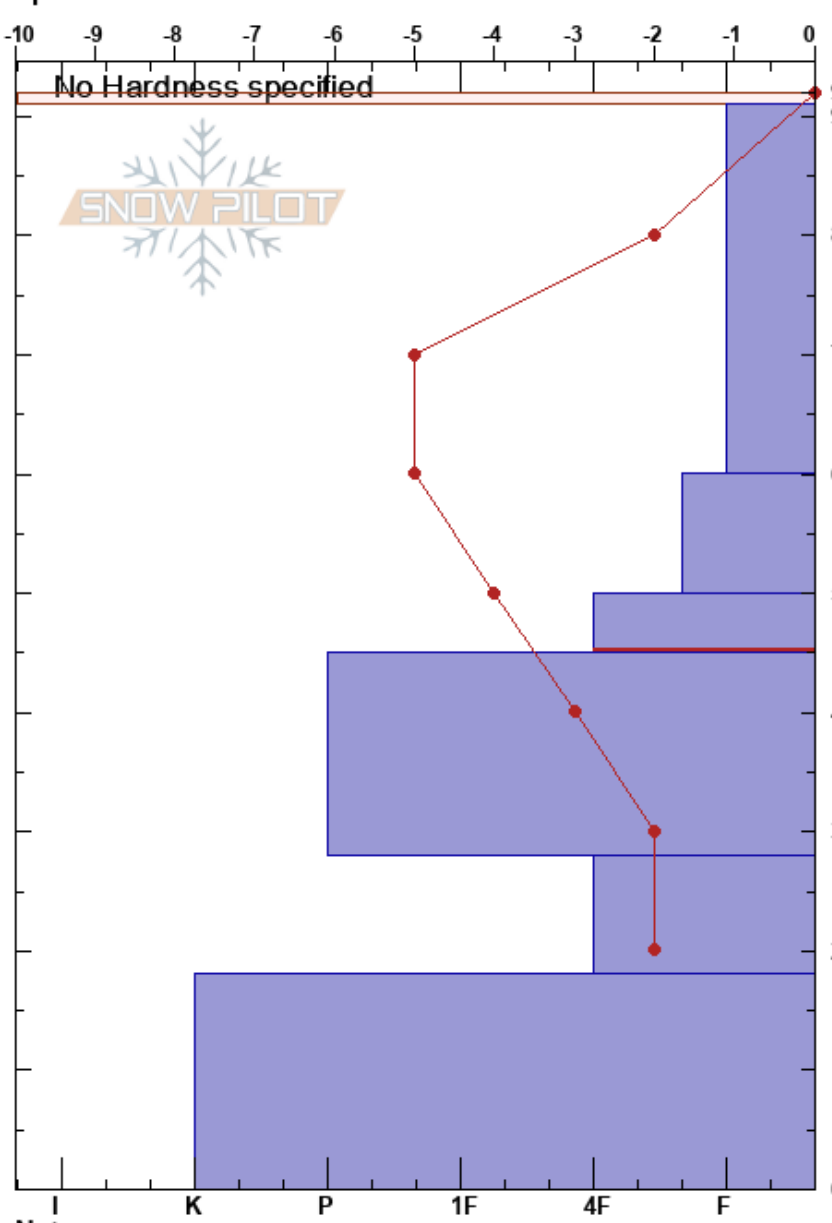

South Walton ENE
 Rabbit Ears Range
 CO
Elevation: 10300 ft
Aspect: NE
Specifics:

Brian Gardel
 12/12/2021 - 1:35pm
Co-ord:
Slope Angle: 31°
Wind Loading: no

Stability:
Air Temperature: 0°C
Sky Cover: CLR
Precipitation: NO
Wind: S Light Breeze

HS:92
PF:60 50-45cm:Problematic layer

Form	Crystal Size	Moisture	ρ kg/m ³	Stability tests & Layer comments
V				
/	0.3-0.5			← CT9, Q3 @72cm
/	0.5			
	0.5-1			
⊙⊙	1.5-2			← CT11, Q1 @45cm ← ECTP16 @45cm SP
□	1-1.5			
⊙⊙	2			