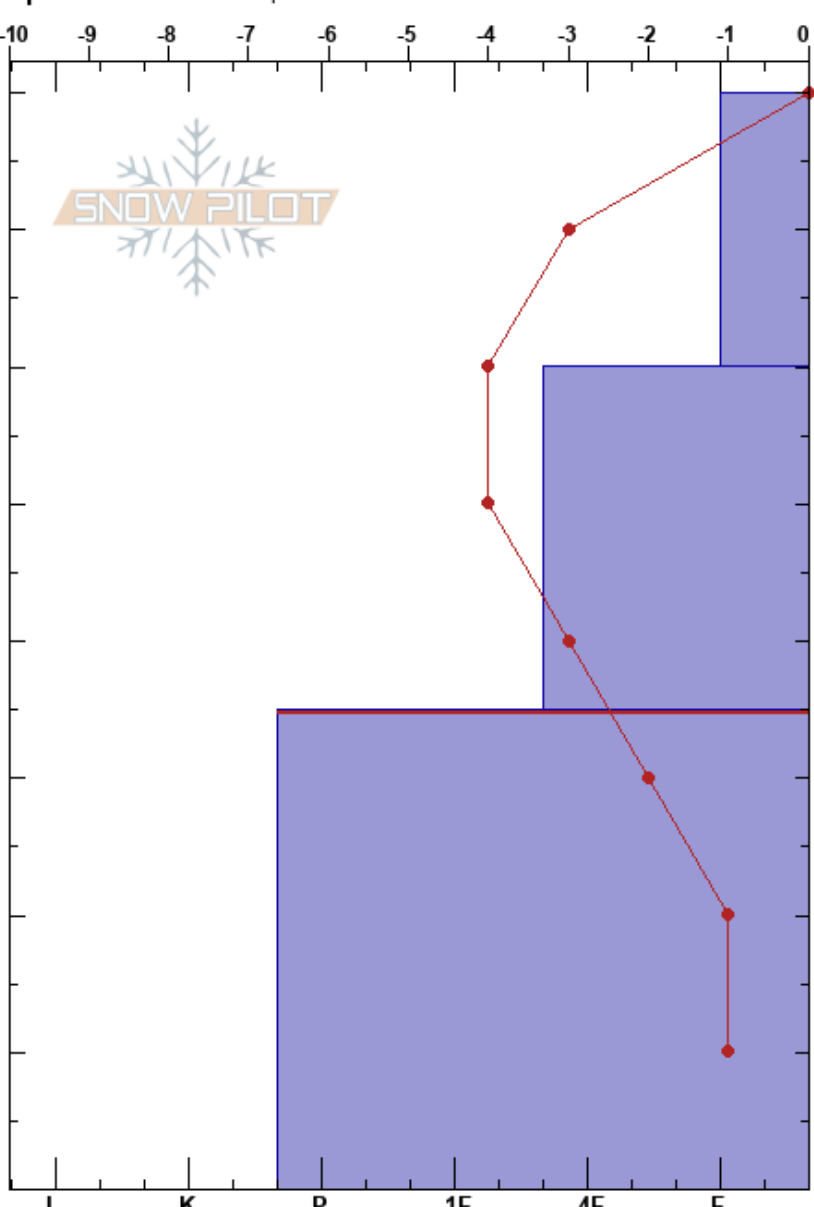

South Walton ESE
 Rabbit Ears Range
 CO
Elevation: 10100 ft
Aspect: SE
Specifics: We skied slope

Brian Gardel
 12/12/2021 - 12:20pm
Co-ord:
Slope Angle: 29°
Wind Loading: no

Stability: **HS:**80
Air Temperature: 0°C **PF:**40 35-0cm: Problematic layer
Sky Cover: CLR
Precipitation: NO
Wind: S Light Breeze

Form	Crystal Size	Moisture	ρ kg/m ³	Stability tests & Layer comments
/	0.3-0.5			
/	0.5-1			← CT3, Q2 @60cm
⊙	2			← CT16, Q1 @35cm
				← ECTX

Notes: