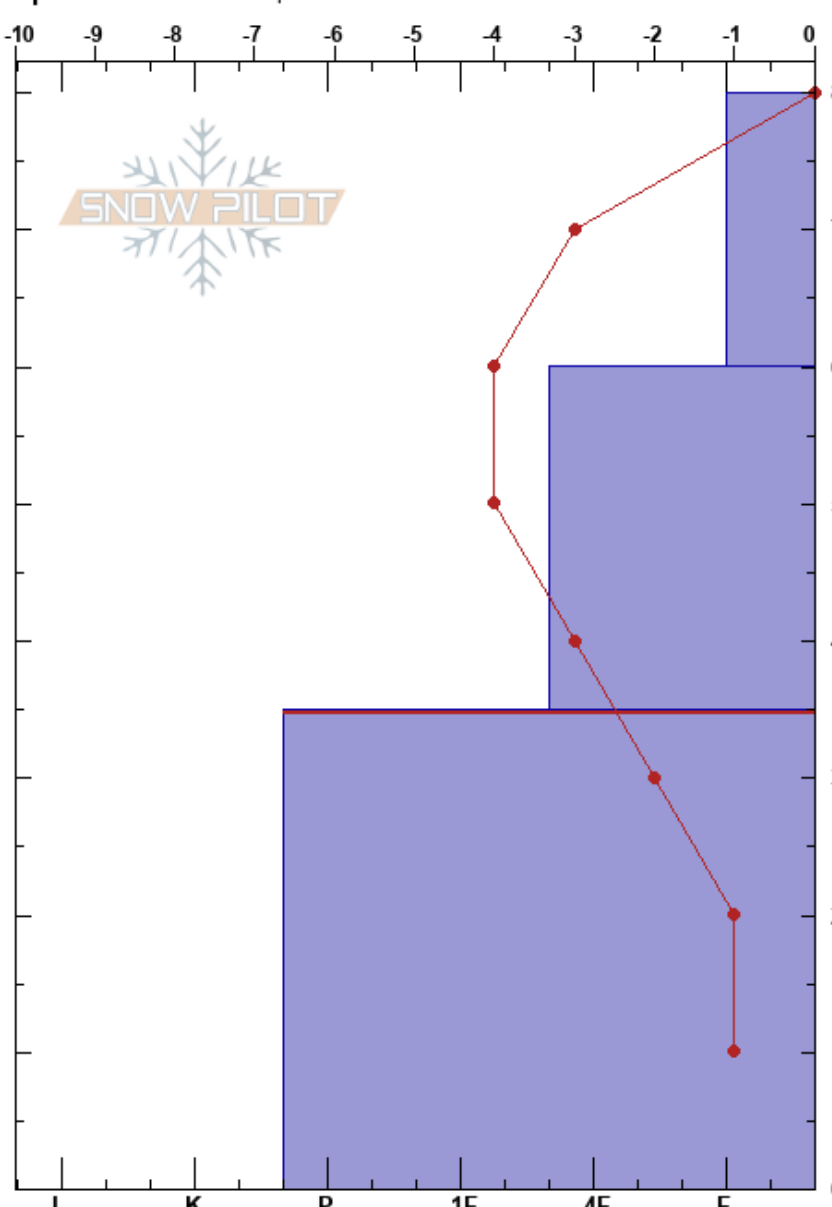

South Walton ESE  
 Rabbit Ears Range  
 CO  
 Elevation: 10100 ft  
 Aspect: SE  
 Specifics: We skied slope

Brian Gardel  
 12/12/2021 - 12:20pm  
 Co-ord:  
 Slope Angle: 29°  
 Wind Loading: no

Stability: **HS:80**  
 Air Temperature: 0°C  
 Sky Cover: CLR  
 Precipitation: NO  
 Wind: S Light Breeze

**PF:40** 35-0cm: Problematic layer

Form	Crystal Size	Moisture	$\rho$ kg/m <sup>3</sup>	Stability tests & Layer comments
/	0.3-0.5			
/	0.5-1			← CT3, Q2 @60cm
⊙	2			← CT16, Q1 @35cm
				← ECTX

Notes: