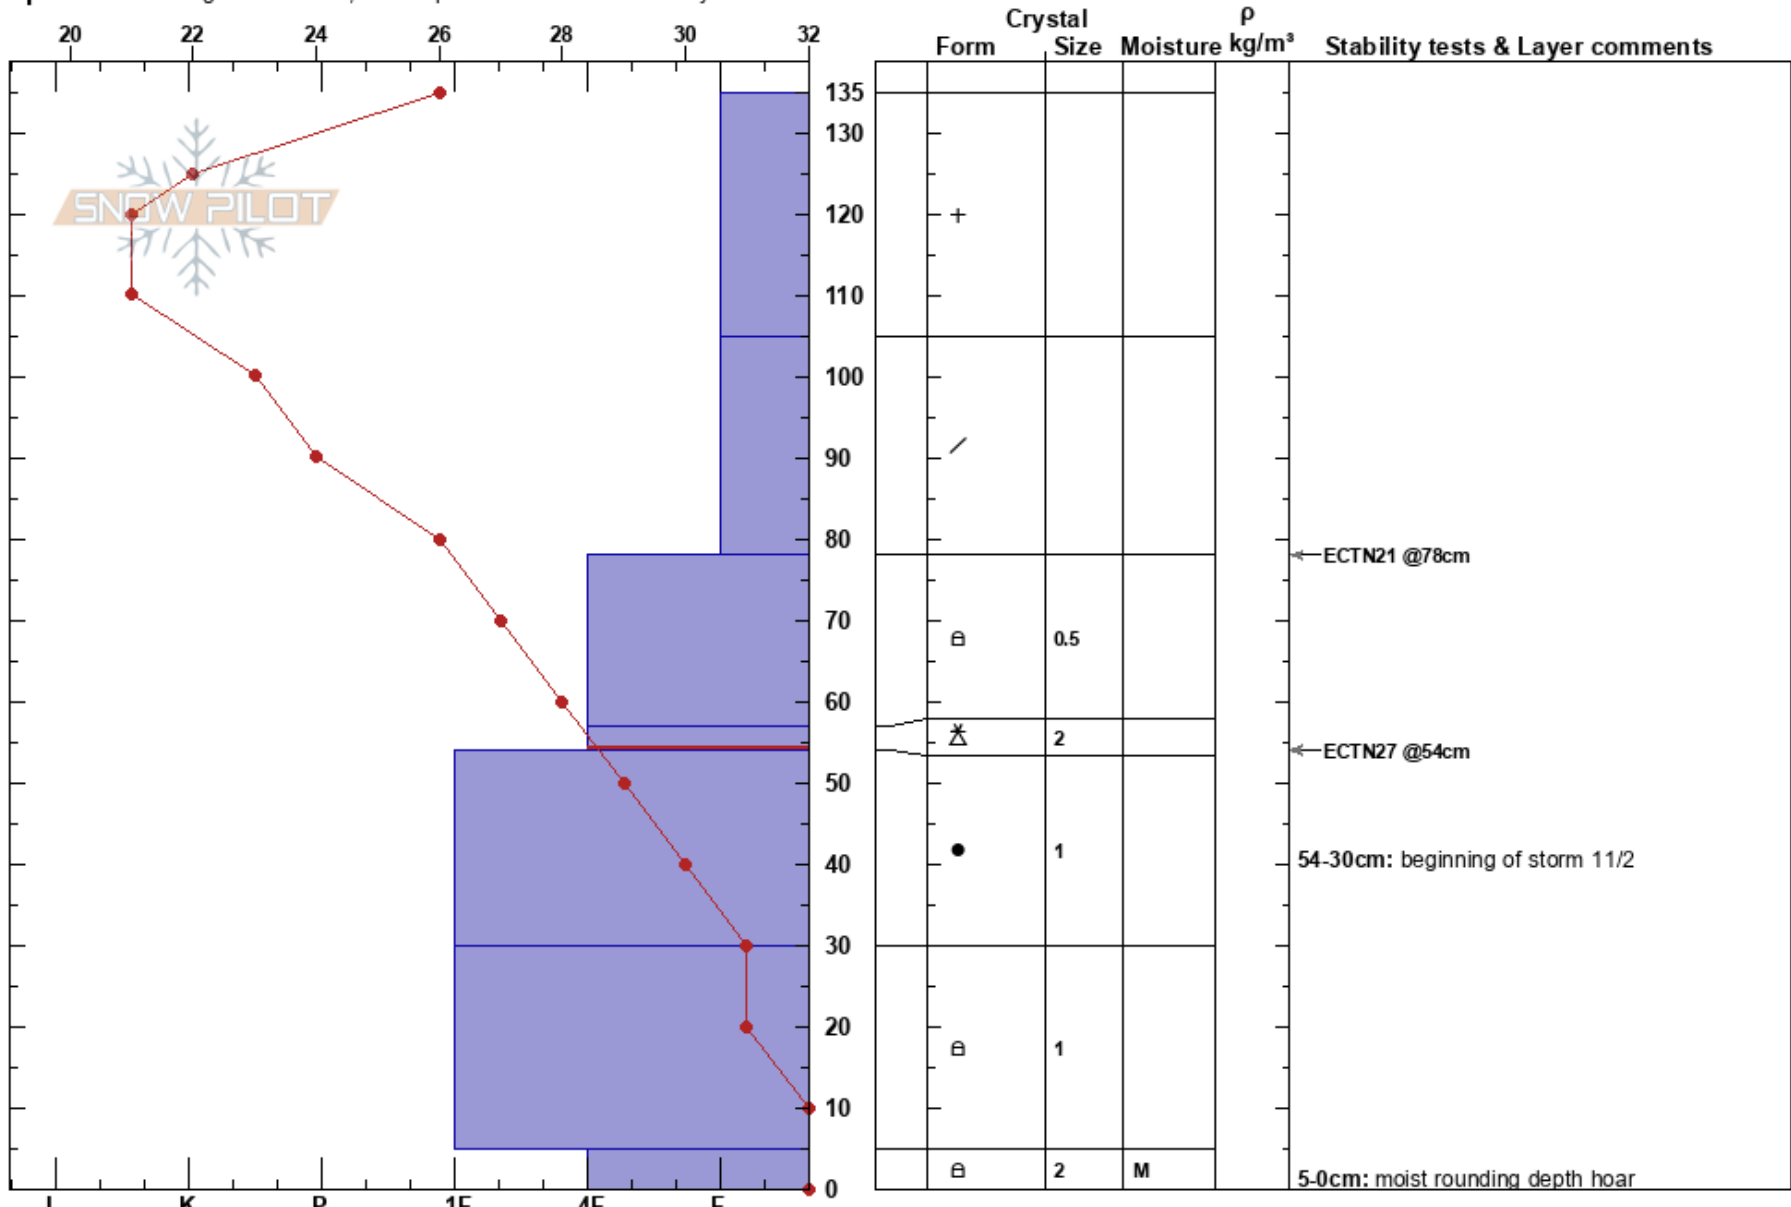

Shot 12 Casper Bowl
Teton Range
WY
Elevation: 9300 ft
Aspect: N
Specifics: Pit dug in a Ski Area; Pit is representative of backcountry

Mike Rheam
11/06/2017 - 10:03am
Co-ord: 43.60294N, -110.85311W
Slope Angle: 30°
Wind Loading: previous

Stability: Good
Air Temperature: 17°F
Sky Cover: OVC
Precipitation: S-1
Wind: W Light Breeze

HS:135
PF:50
57-54cm: Problematic layer
54-30cm: beginning of storm 11/2
5-0cm: moist rounding depth hoar

Notes: Traditional early season site for shot 12.
Rheam, Brazell, McCollister