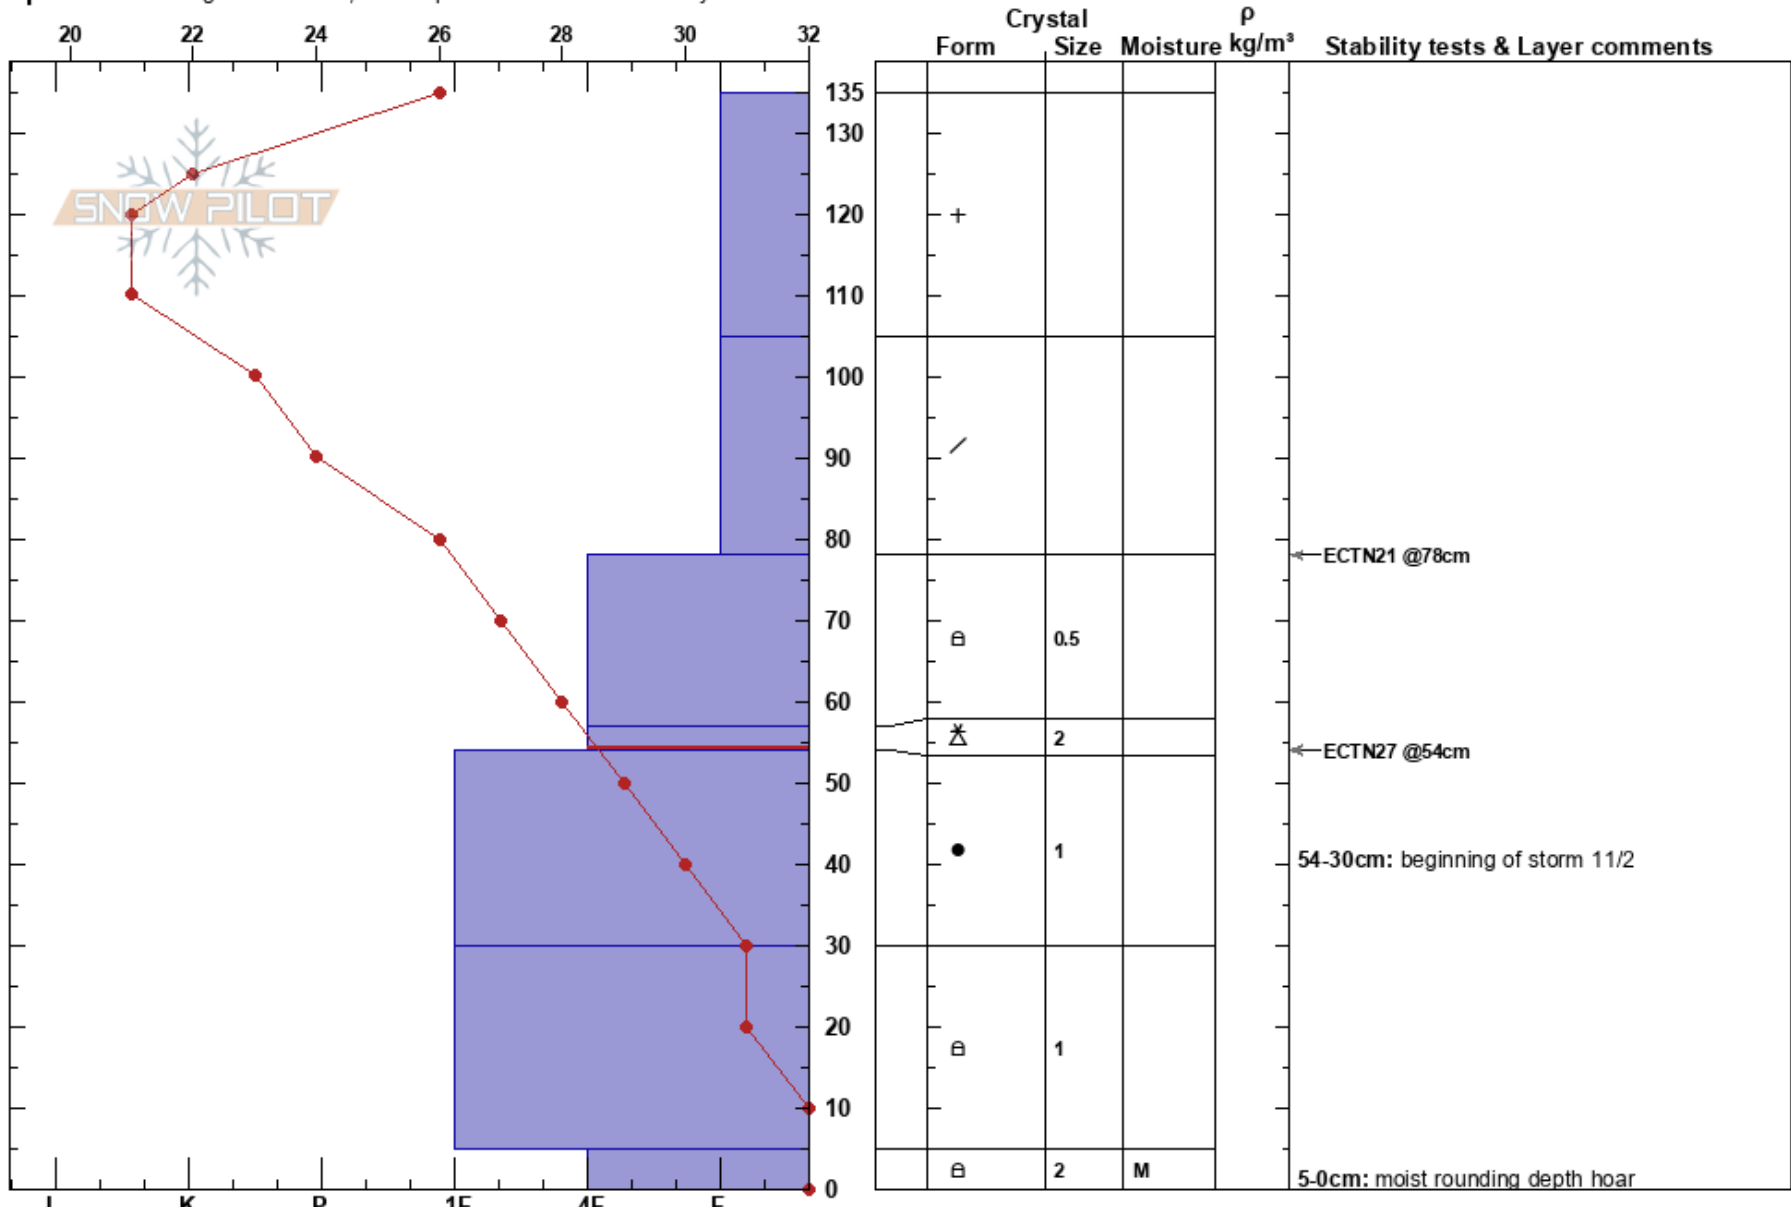

Shot 12 Casper Bowl  
Teton Range  
WY  
Elevation: 9300 ft  
Aspect: N  
Specifics: Pit dug in a Ski Area; Pit is representative of backcountry

Mike Rheam  
11/06/2017 - 10:03am  
Co-ord: 43.60294N, -110.85311W  
Slope Angle: 30°  
Wind Loading: previous

Stability: Good  
Air Temperature: 17°F  
Sky Cover: OVC  
Precipitation: S-1  
Wind: W Light Breeze

HS:135  
PF:50  
57-54cm: Problematic layer  
54-30cm: beginning of storm 11/2  
5-0cm: moist rounding depth hoar

Notes: Traditional early season site for shot 12.  
Rheam, Brazell, McCollister