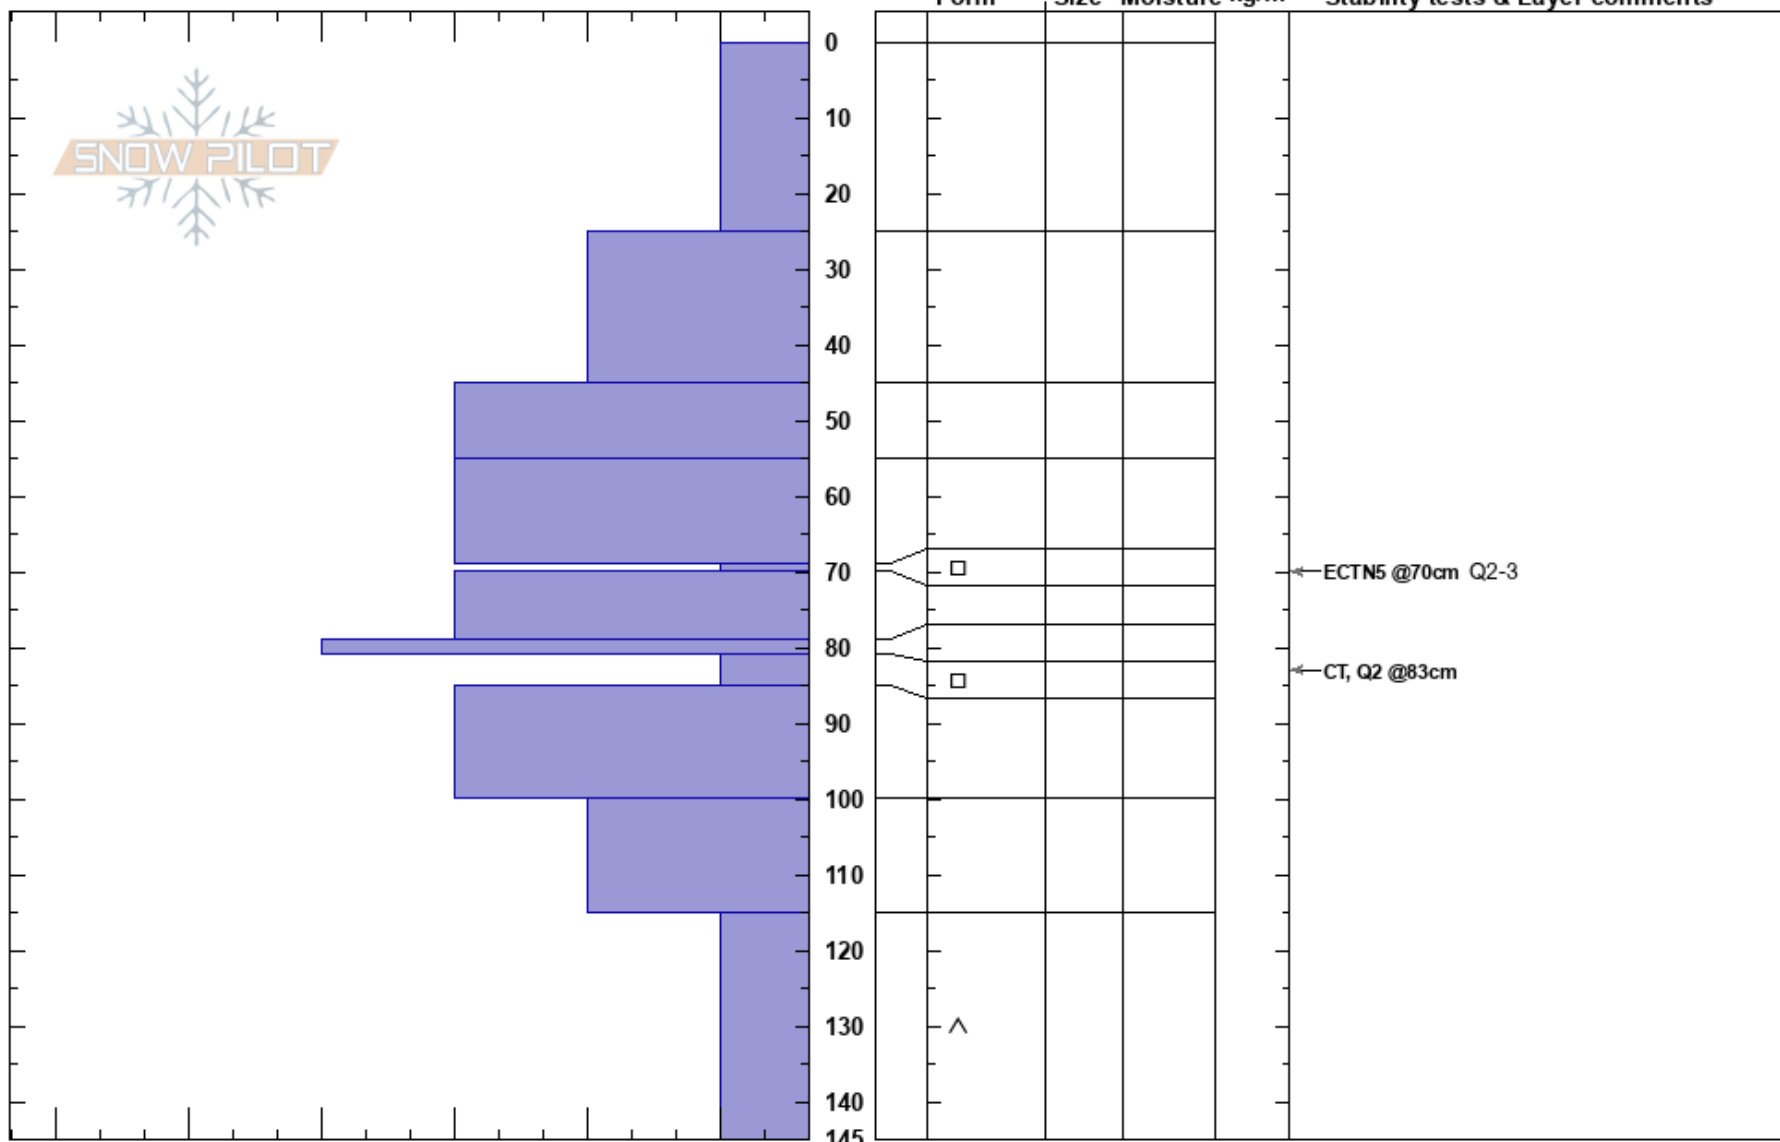

Hyalite Peak Bowl  
Gallatin Range-N  
MT

Chance Ronemus  
11/04/2017 - 12:00pm  
Co-ord: 45.38549N, -110.96127W

Stability:  
Air Temperature:  
Sky Cover:  
Precipitation:  
Wind:

HS:145  
Layer Notes:  
81-85cm: Problematic layer

Elevation:  
Aspect:  
Specifics: Recent avalanche activity on similar slopes

Notes: