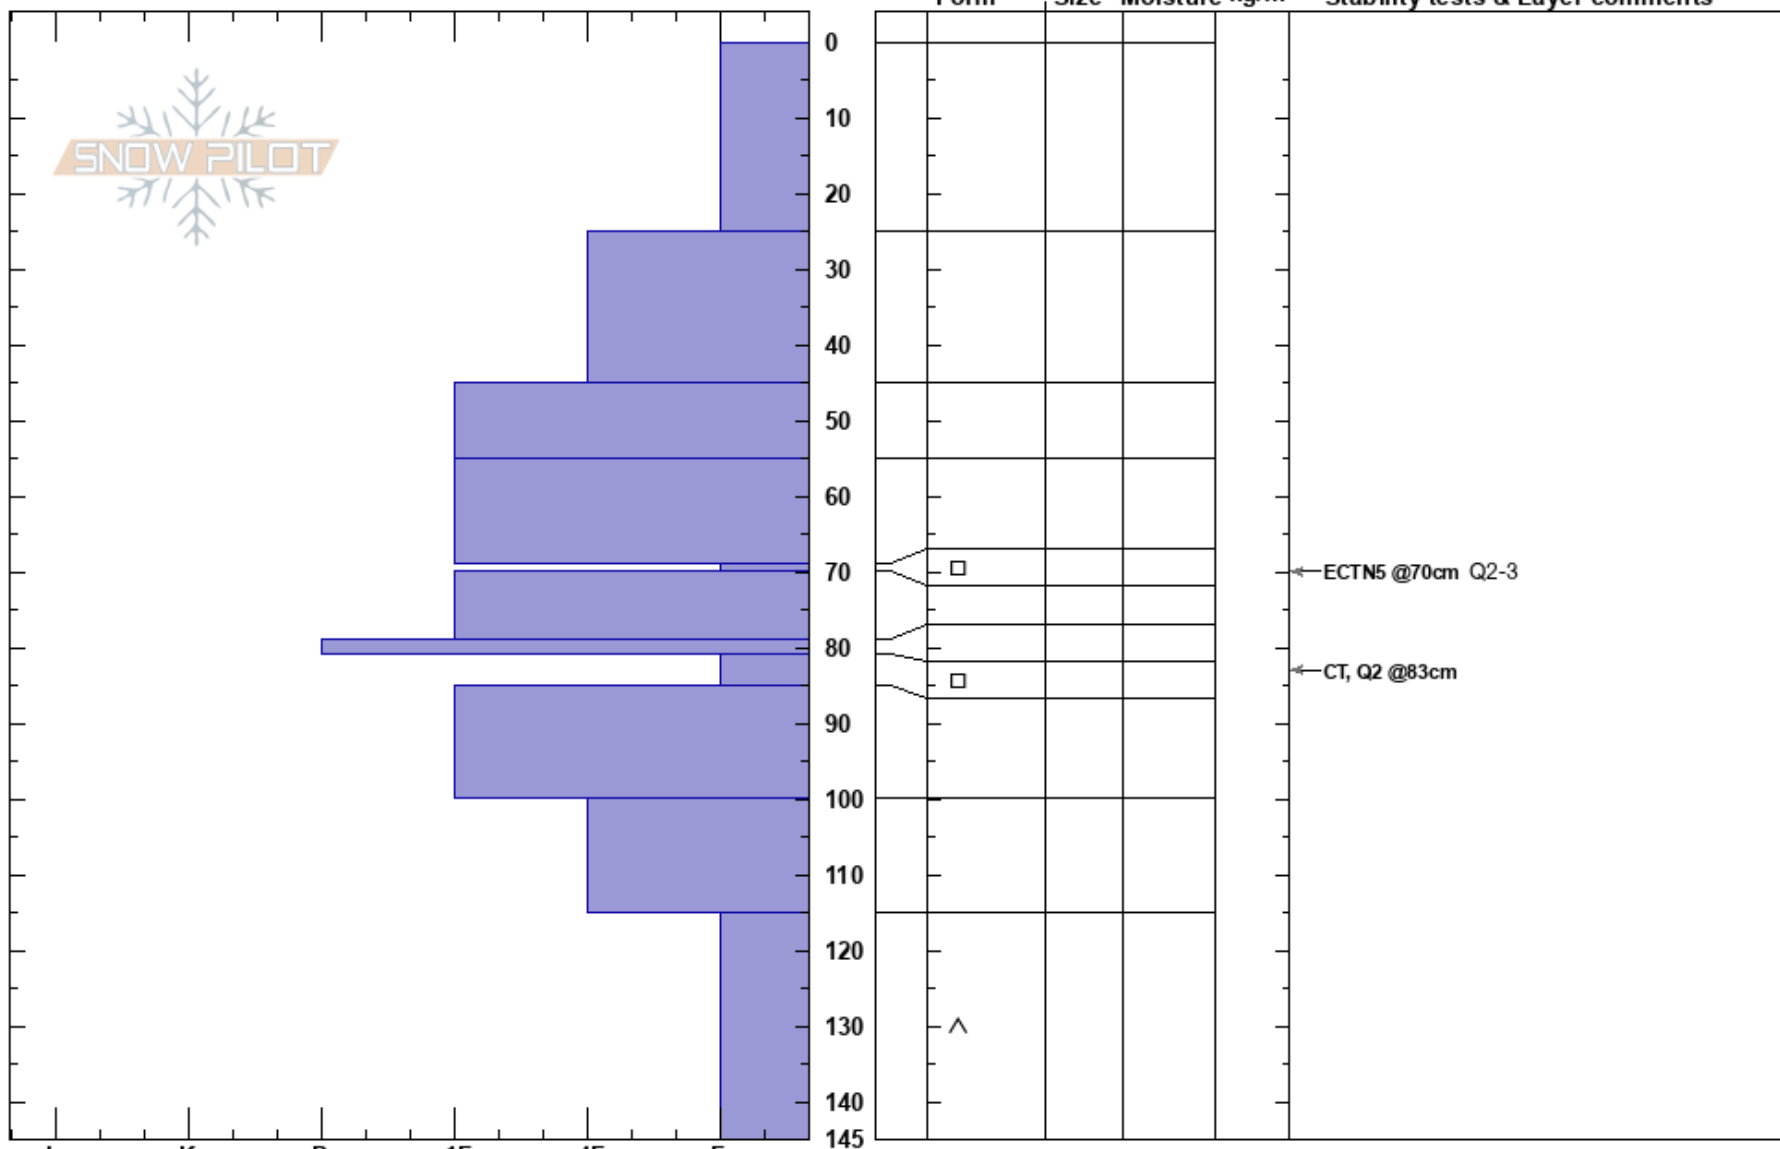

Hyalite Peak Bowl
Gallatin Range-N
MT

Chance Ronemus
11/04/2017 - 12:00pm
Co-ord: 45.38549N, -110.96127W

Stability:
Air Temperature:
Sky Cover:
Precipitation:
Wind:

HS:145
Layer Notes:
81-85cm: Problematic layer

Elevation:
Aspect:
Specifics: Recent avalanche activity on similar slopes

Notes: