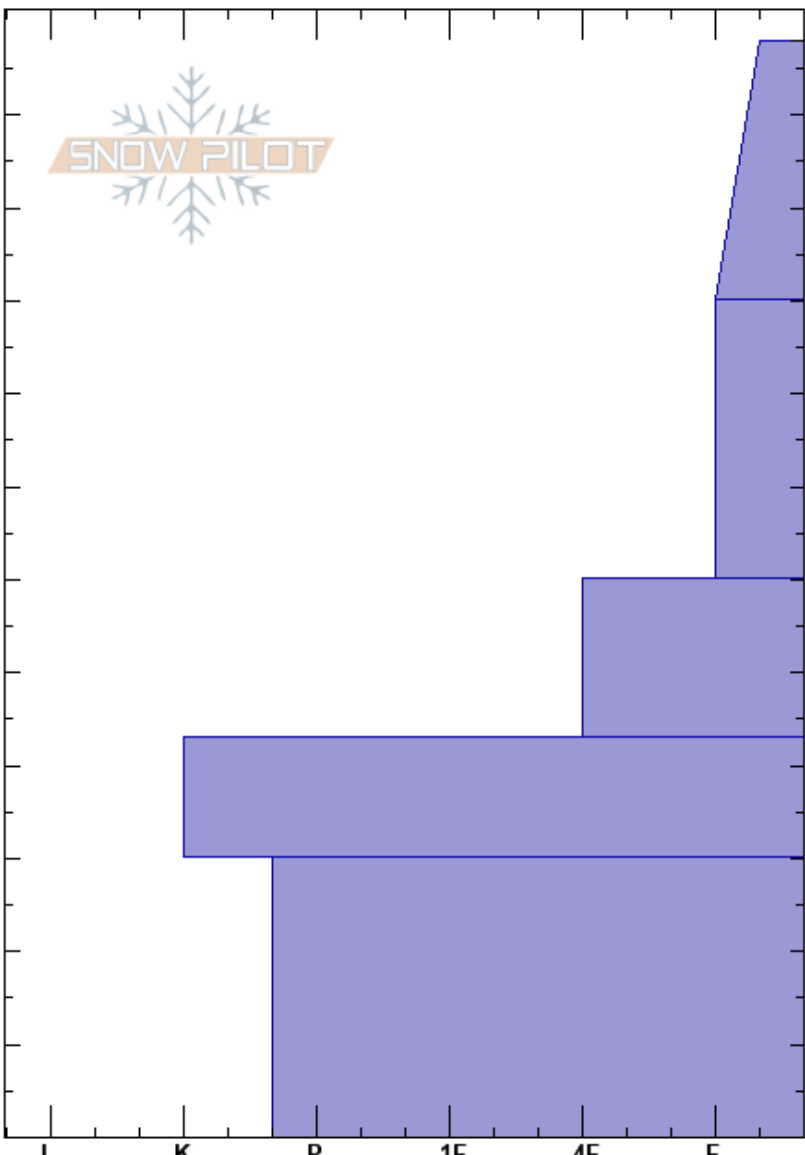

west Woody Ridge
 Absaroka Range
 MT
 Elevation: 9500 ft
 Aspect: 270°
 Specifics: We skied slope

Beau Fredlund
 11/05/2017 - 1:00pm
 Co-ord: 44.98484N, -109.92673E
 Slope Angle: 25°
 Wind Loading:

Stability:
 Air Temperature: -5°C
 Sky Cover: OVC
 Precipitation: S2
 Wind: Calm

HS:118 Layer Notes:

Crystal Form	Crystal Size	Moisture	ρ kg/m ³	Stability tests & Layer comments
*				
				← ECTN13 @80cm
+				
				← ECTN21 @53cm
⊙⊙				
⊖				

Notes: Notable absence of wind effect with this recent storm.