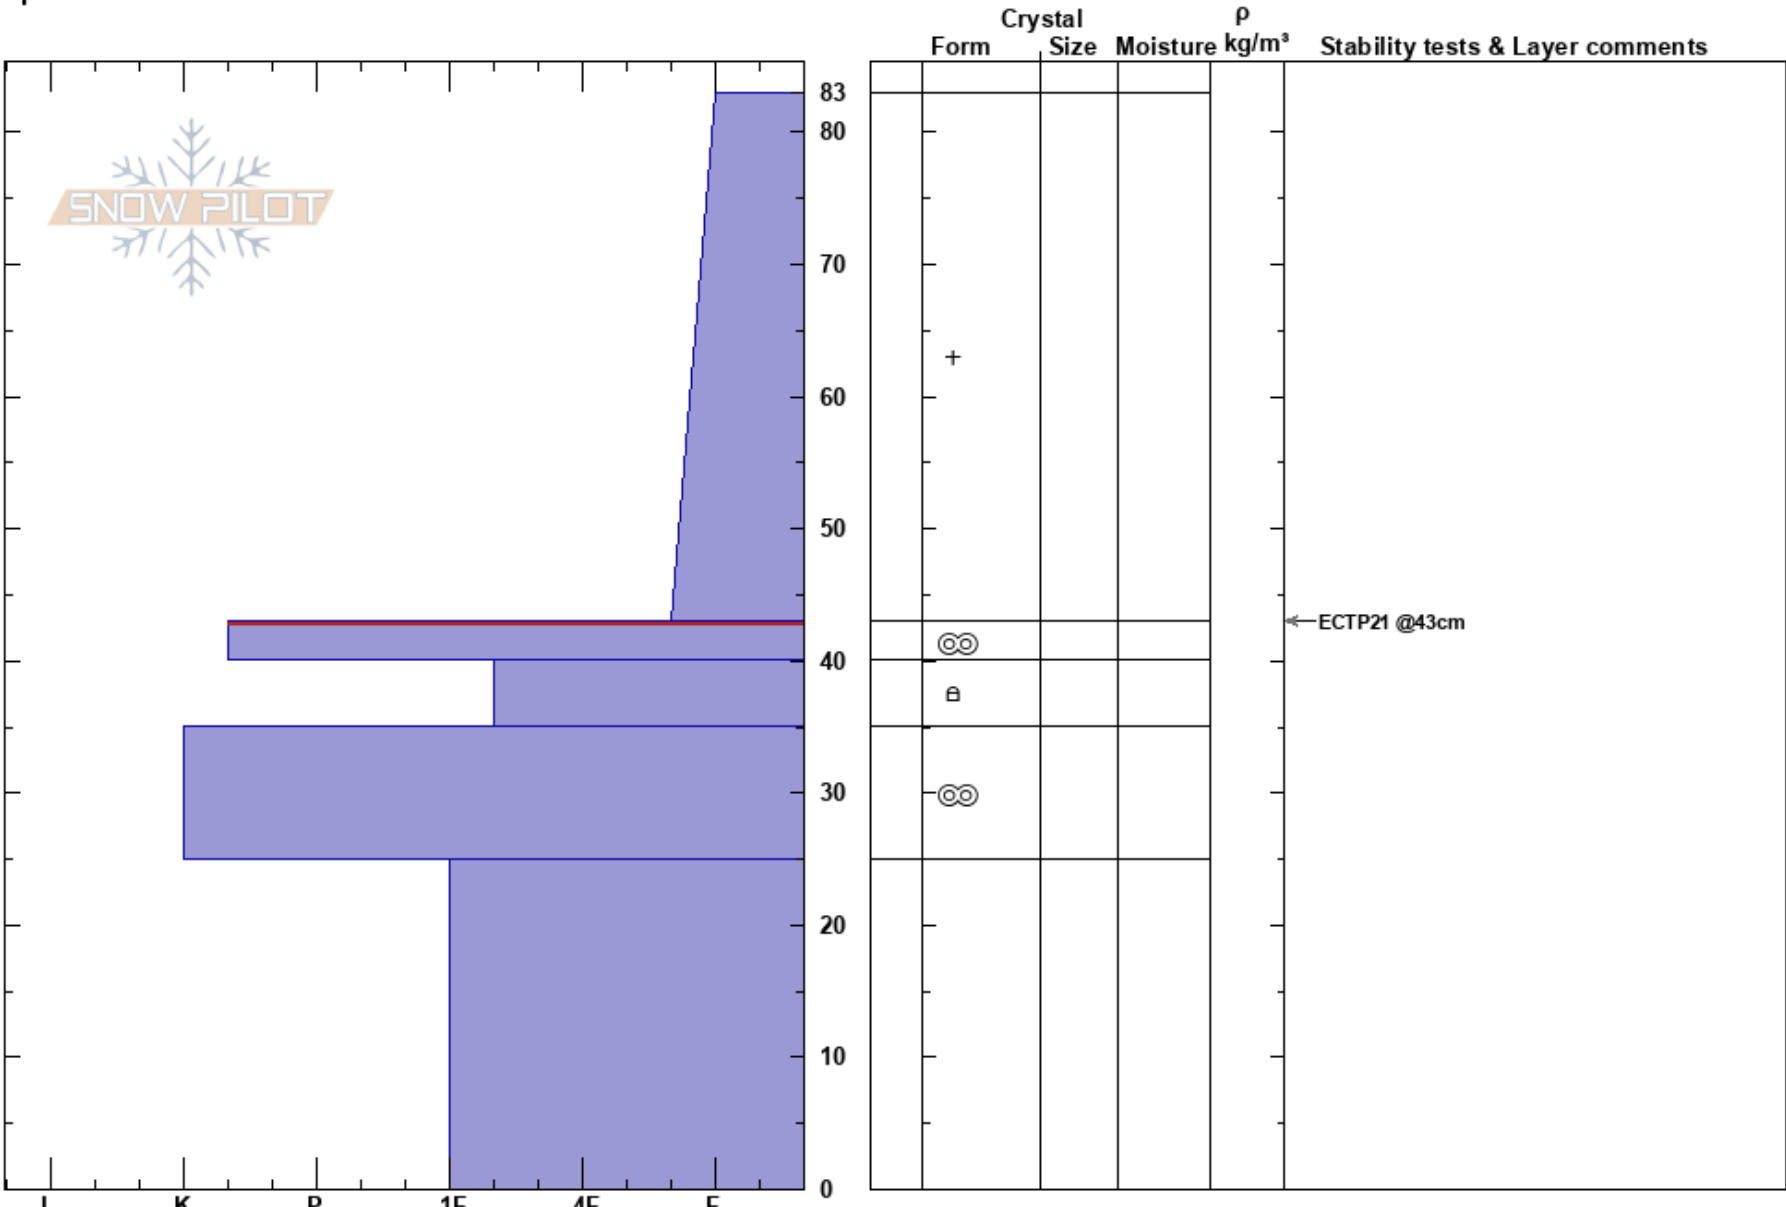

north Bridger Bowl  
 Bridger Range  
 MT  
**Elevation:** 8000 ft  
**Aspect:** 18°  
**Specifics:**

Beau Fredlund  
 11/03/2017 - 10:00am  
**Co-ord:** 45.82937N, -110.93031E  
**Slope Angle:** 30°  
**Wind Loading:**

**Stability:** HS:83  
**Air Temperature:** 43-40cm:Problematic layer  
**Sky Cover:**  
**Precipitation:**  
**Wind:** Calm

**Notes:** Profile from the lower part of the 'Ramp'; in a wind sheltered spot.