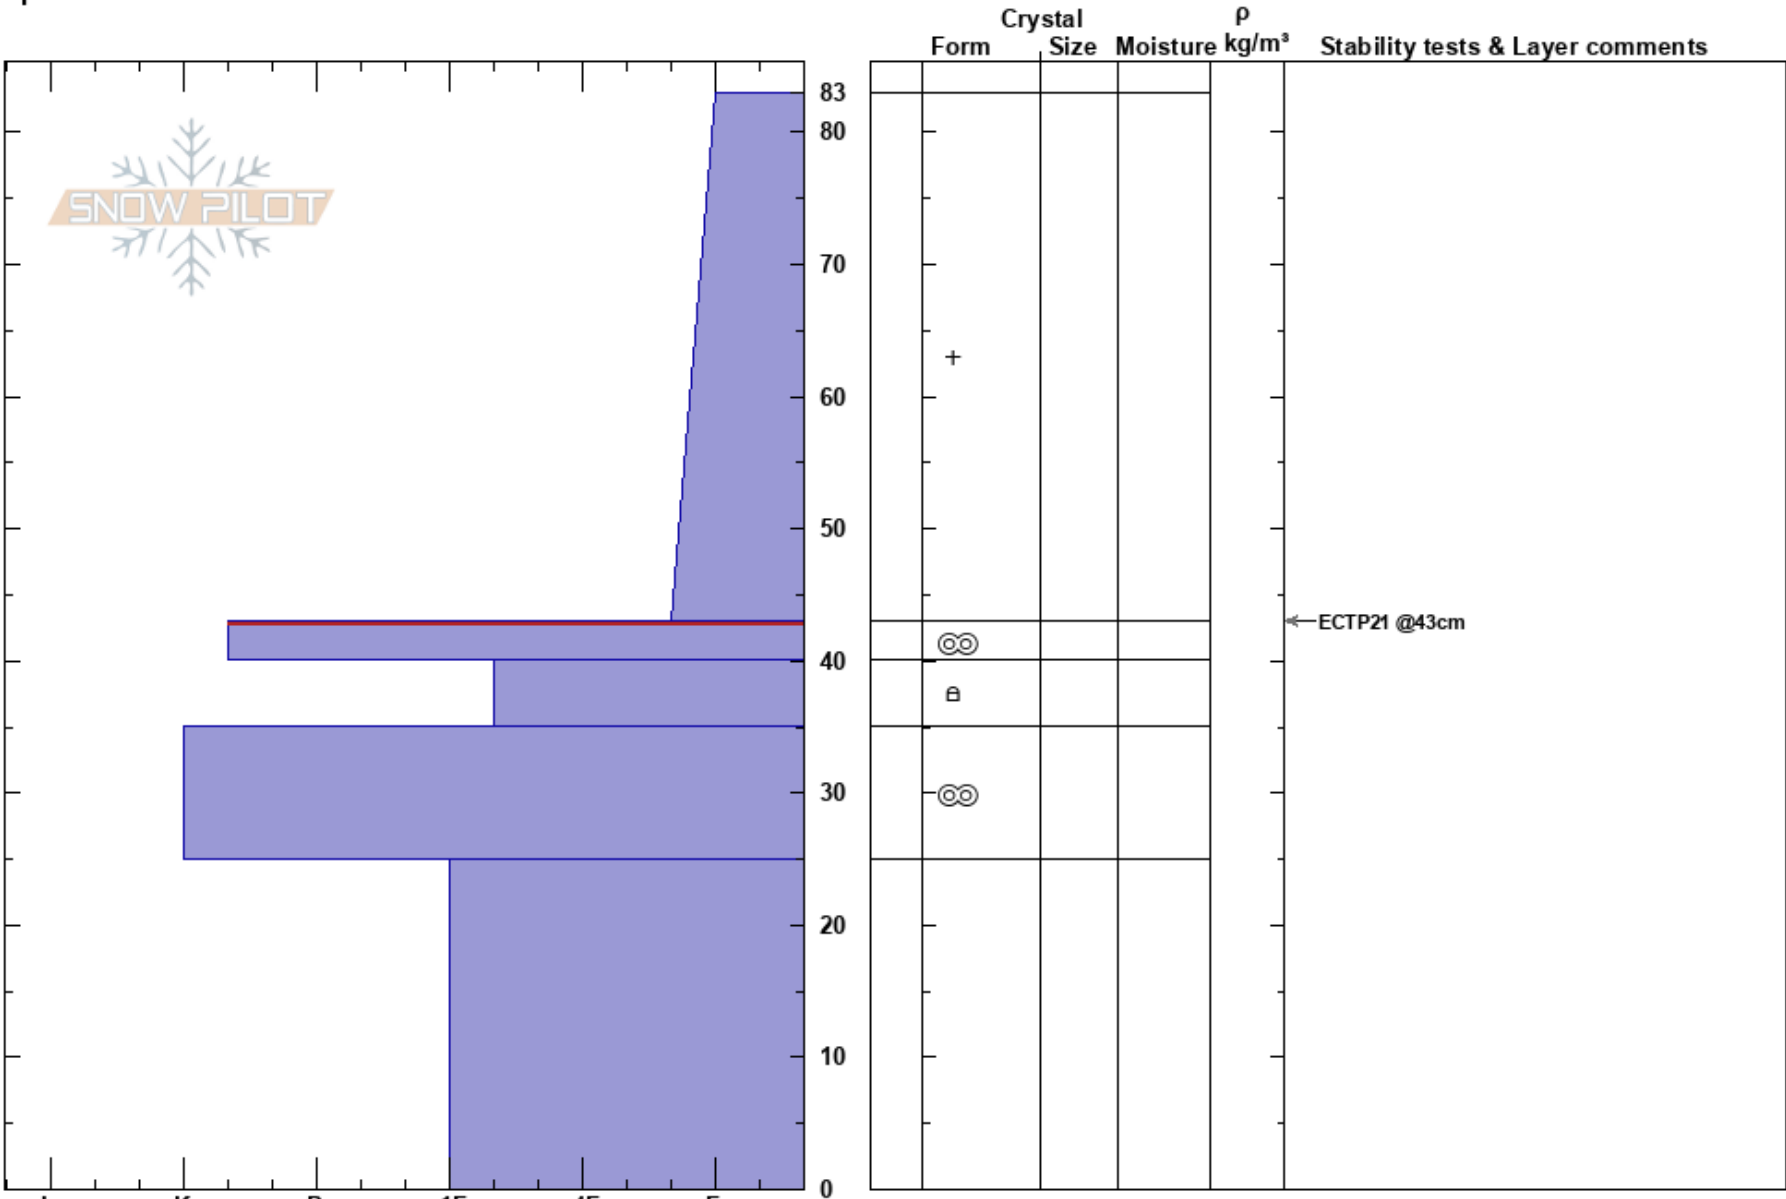

north Bridger Bowl  
 Bridger Range  
 MT  
**Elevation:** 8000 ft  
**Aspect:** 18°  
**Specifics:**

Beau Fredlund  
 11/03/2017 - 10:00am  
**Co-ord:** 45.82937N, -110.93031E  
**Slope Angle:** 30°  
**Wind Loading:**

**Stability:** HS:83  
**Air Temperature:** 43-40cm:Problematic layer  
**Sky Cover:**  
**Precipitation:**  
**Wind:** Calm

**Notes:** Profile from the lower part of the 'Ramp'; in a wind sheltered spot.