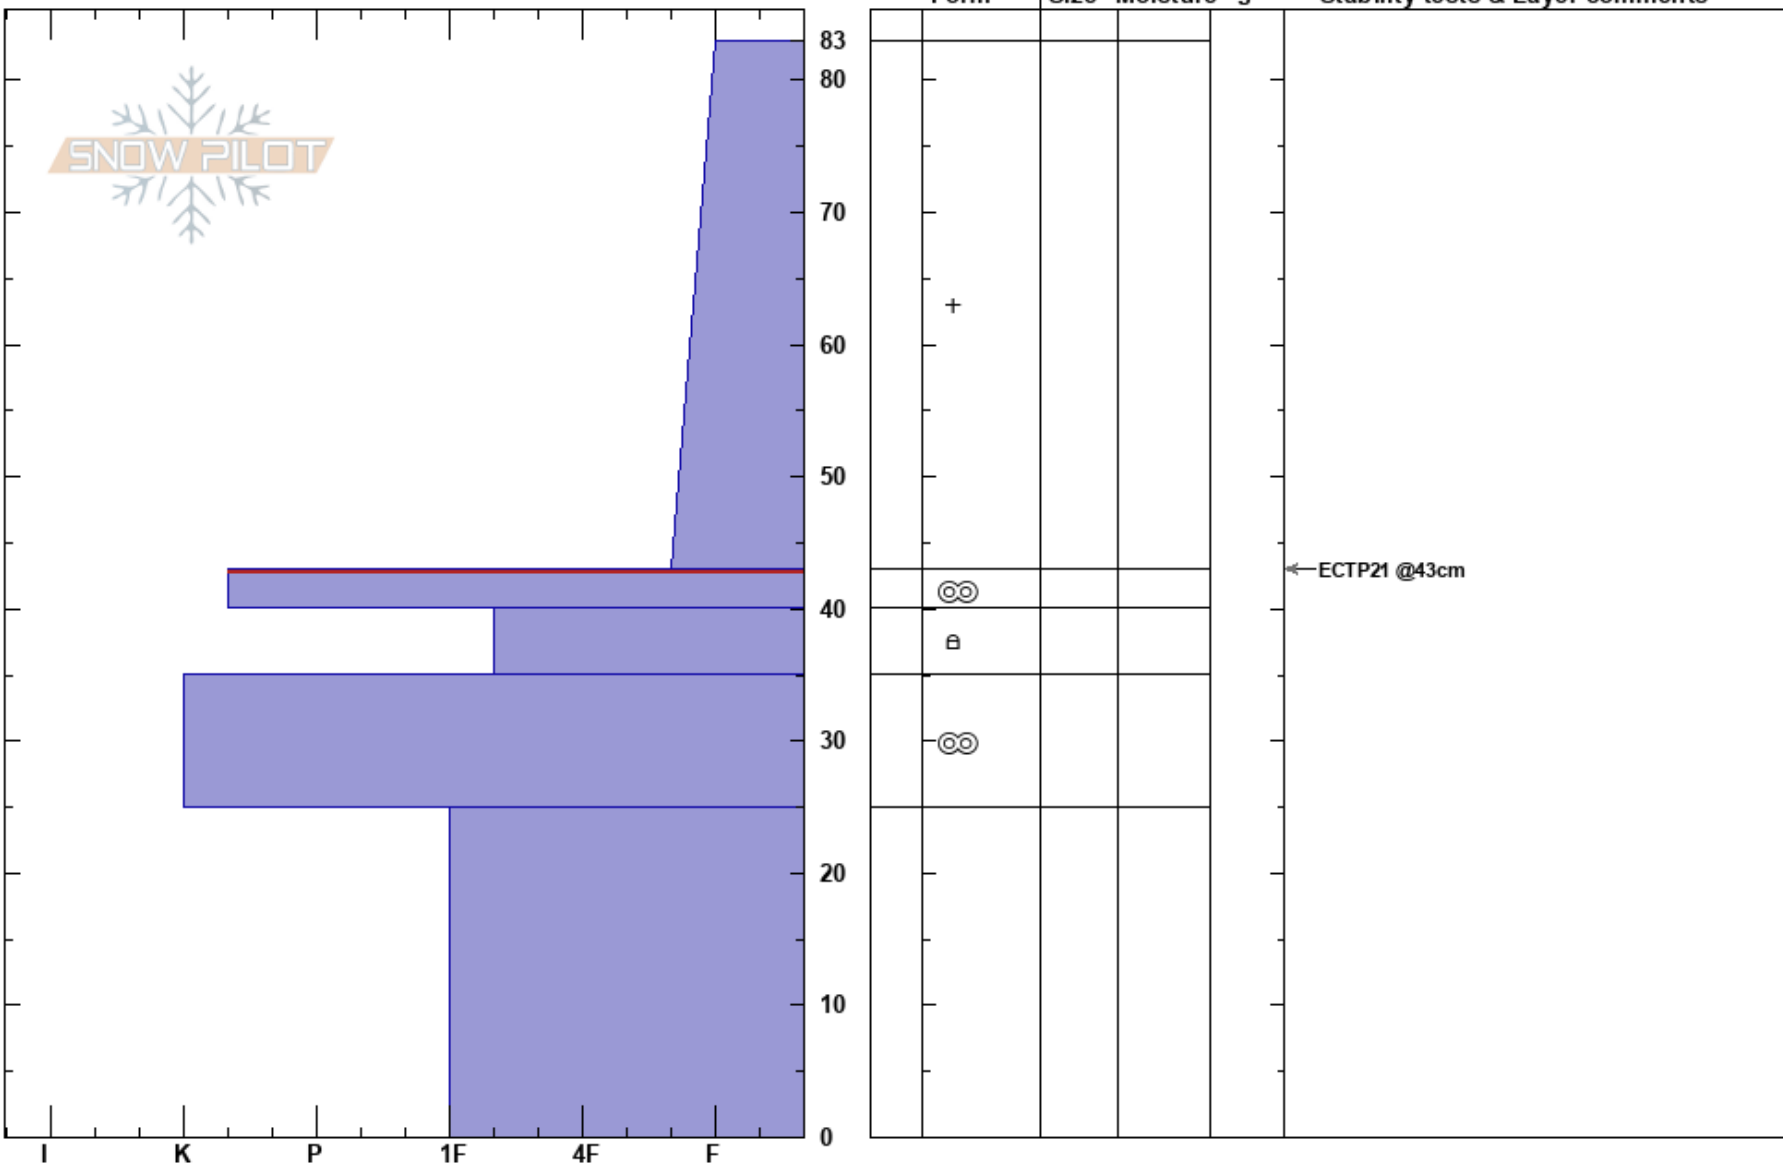

north Bridger Bowl
Bridger Range
MT
Elevation: 8000 ft
Aspect: 18°
Specifics:
 Beau Fredlund
 11/03/2017 - 10:00am
Co-ord: 45.82937N, -110.93031E
Slope Angle: 30°
Wind Loading:

Stability:
Air Temperature:
Sky Cover:
Precipitation:
Wind: Calm
HS:83
Layer Notes:
 43-40cm:Problematic layer

Notes: Profile from the lower part of the 'Ramp'; in a wind sheltered spot.