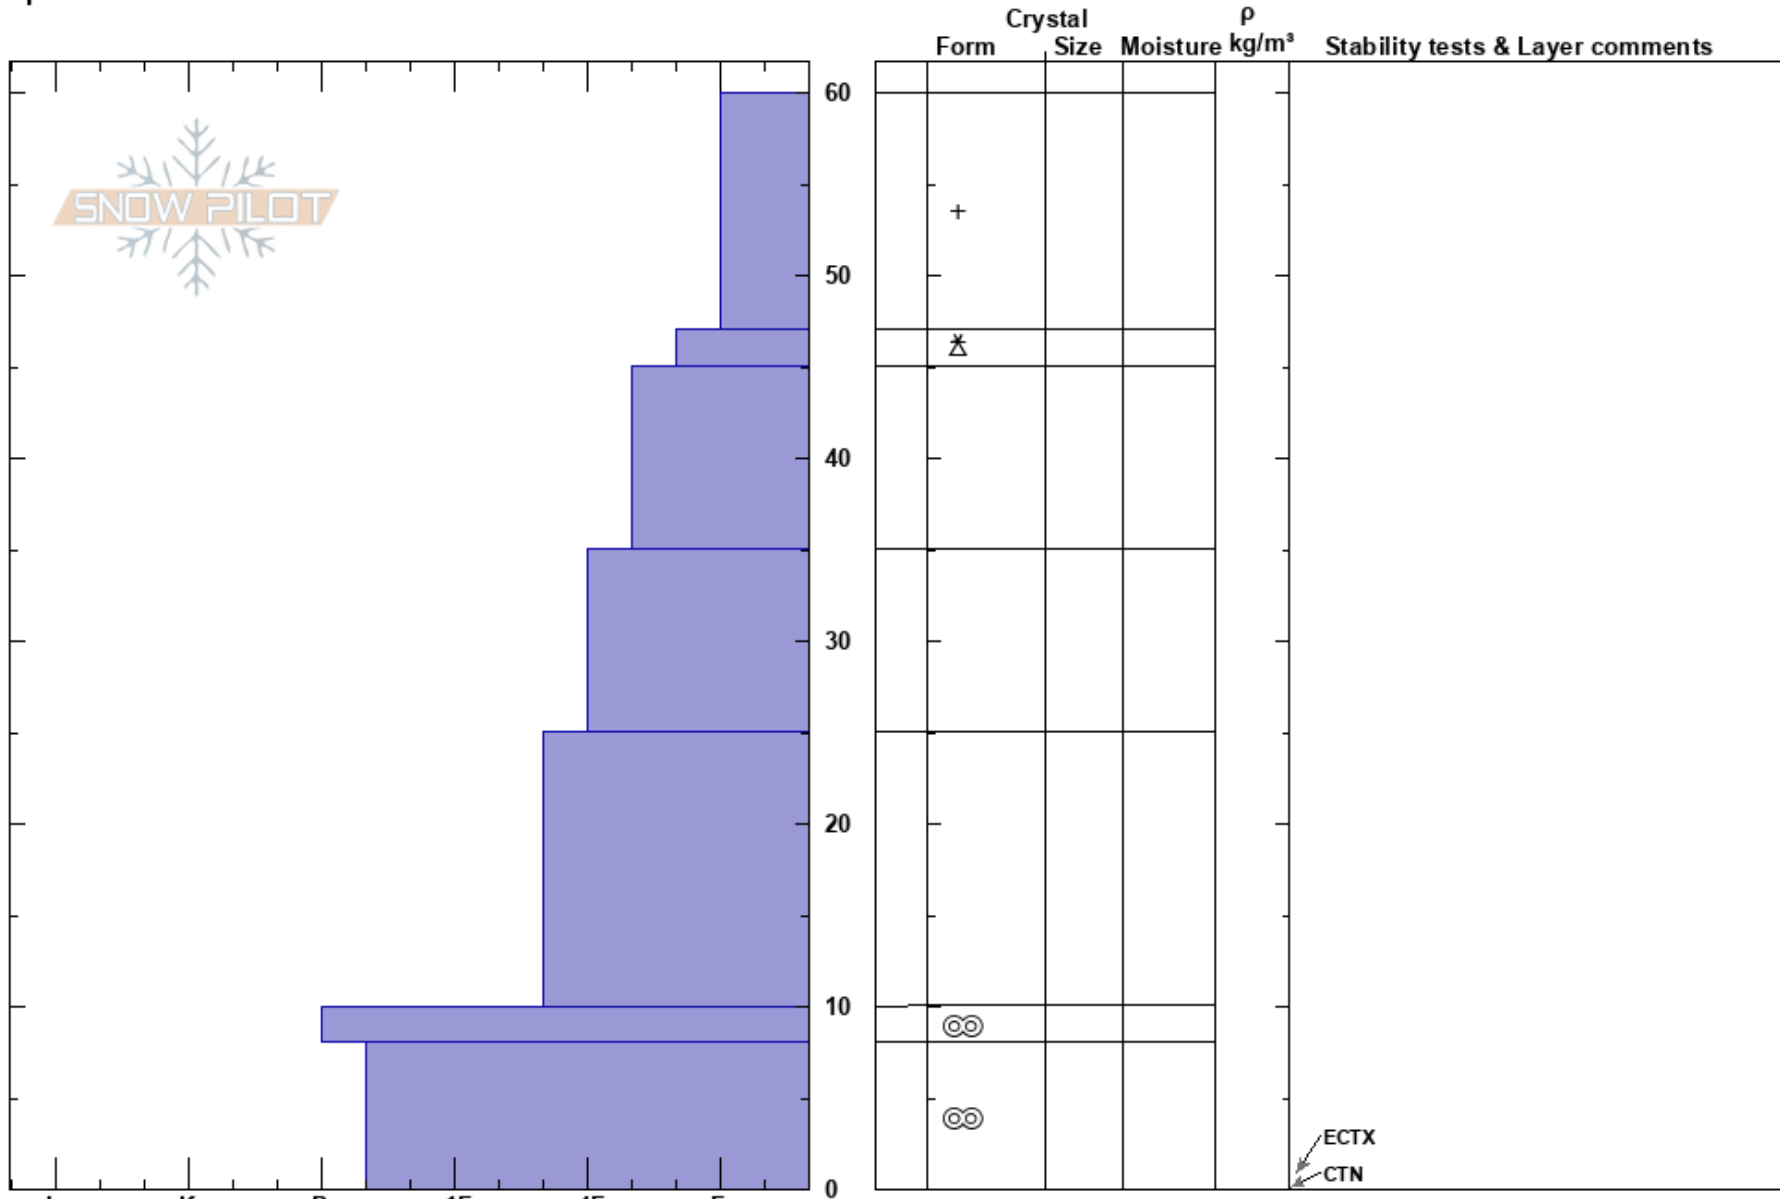

Bottom platter tow BB
 Bridger Range
 MT
Elevation: 8100 ft
Aspect: 68°
Specifics:

Alex Marienthal
 11/03/2017 - 10:45am
Co-ord: 45.81700N, -110.92642W
Slope Angle: 33°
Wind Loading: no

Stability: HS:60
Air Temperature:
Sky Cover: OVC
Precipitation: S1
Wind: Calm

Layer Notes:

Notes: Majority of snowpack is from last 3 days of snowfall (20"+). Right side up, well bonded within and to crust below. Basal crust confined to high shady aspects at BB (Probably different story further north and south).