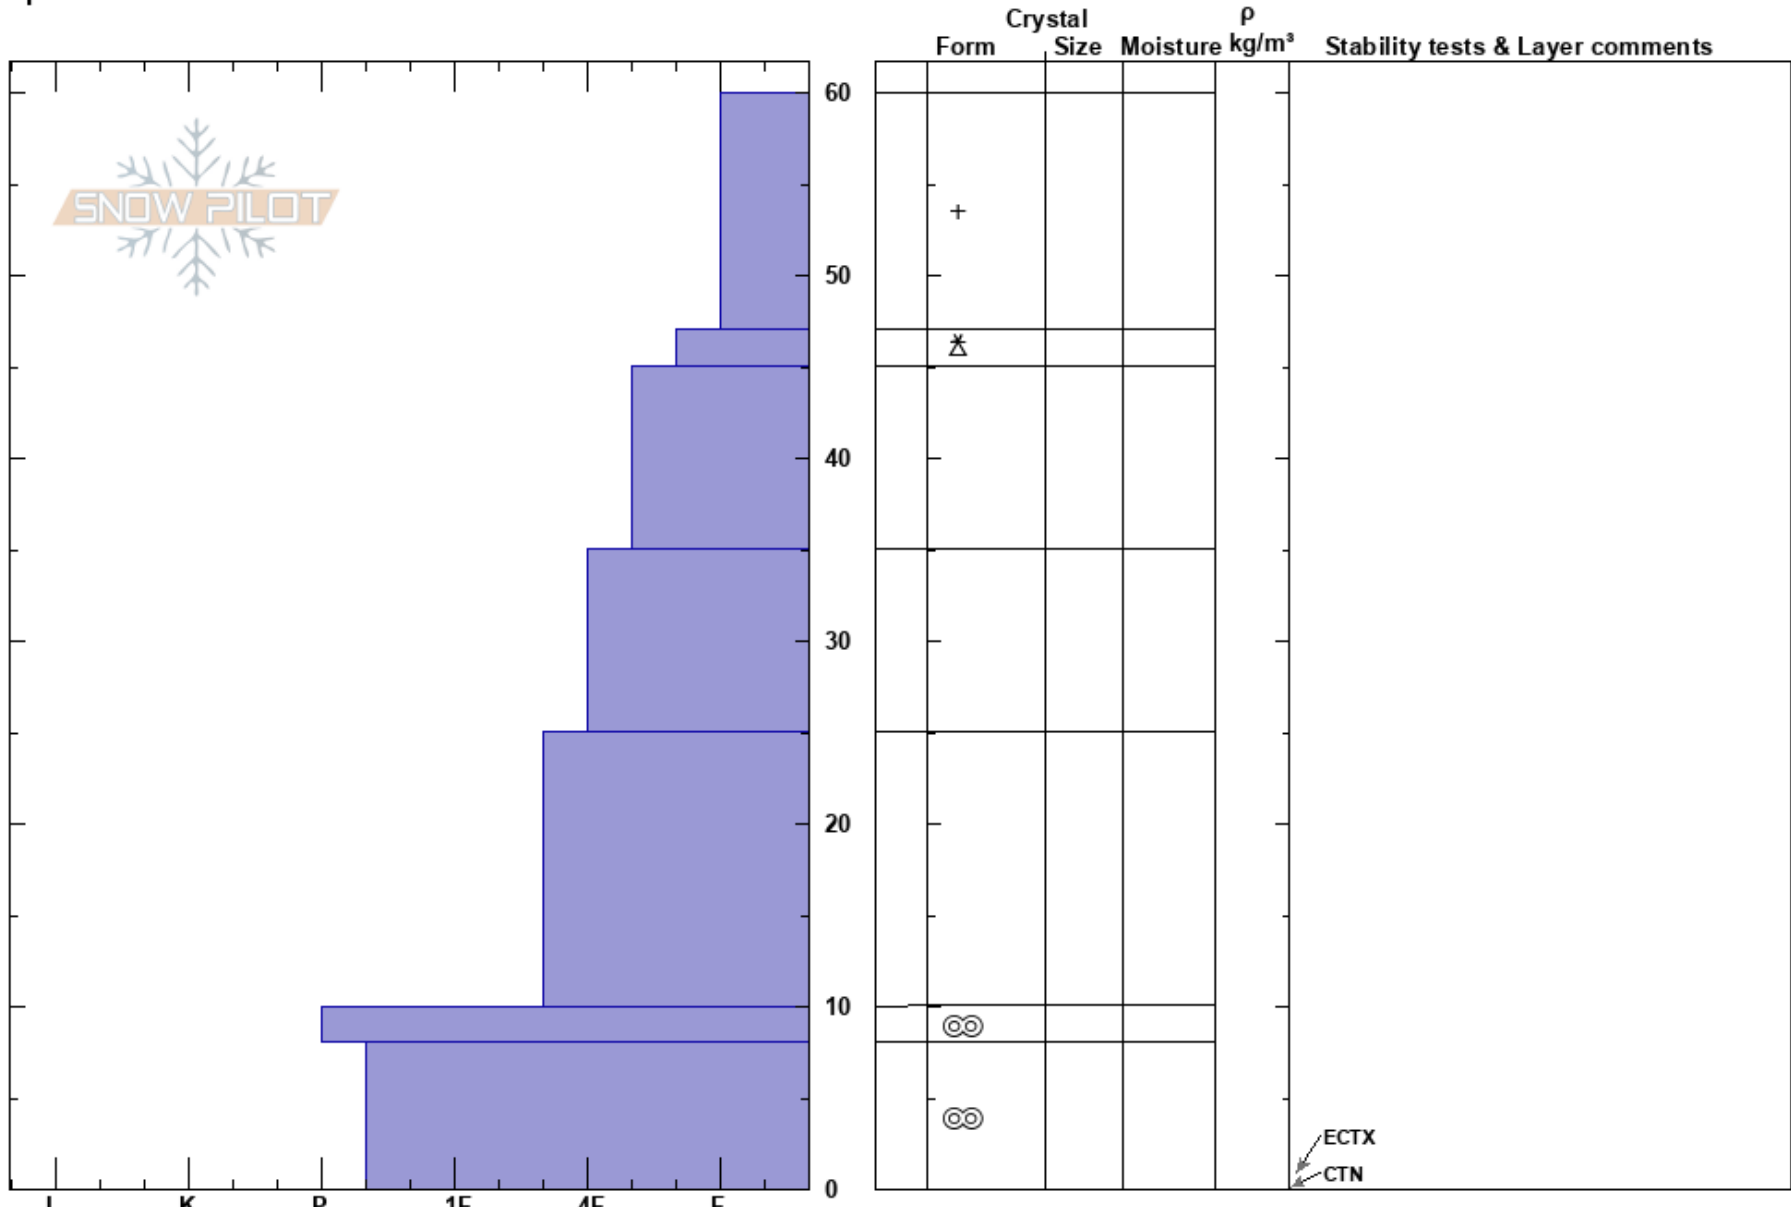

Bottom platter tow BB
 Bridger Range
 MT
Elevation: 8100 ft
Aspect: 68°
Specifics:

Alex Marienthal
 11/03/2017 - 10:45am
Co-ord: 45.81700N, -110.92642W
Slope Angle: 33°
Wind Loading: no

Stability: HS:60
Air Temperature:
Sky Cover: OVC
Precipitation: S1
Wind: Calm

Layer Notes:

Notes: Majority of snowpack is from last 3 days of snowfall (20"+). Right side up, well bonded within and to crust below. Basal crust confined to high shady aspects at BB (Probably different story further north and south).