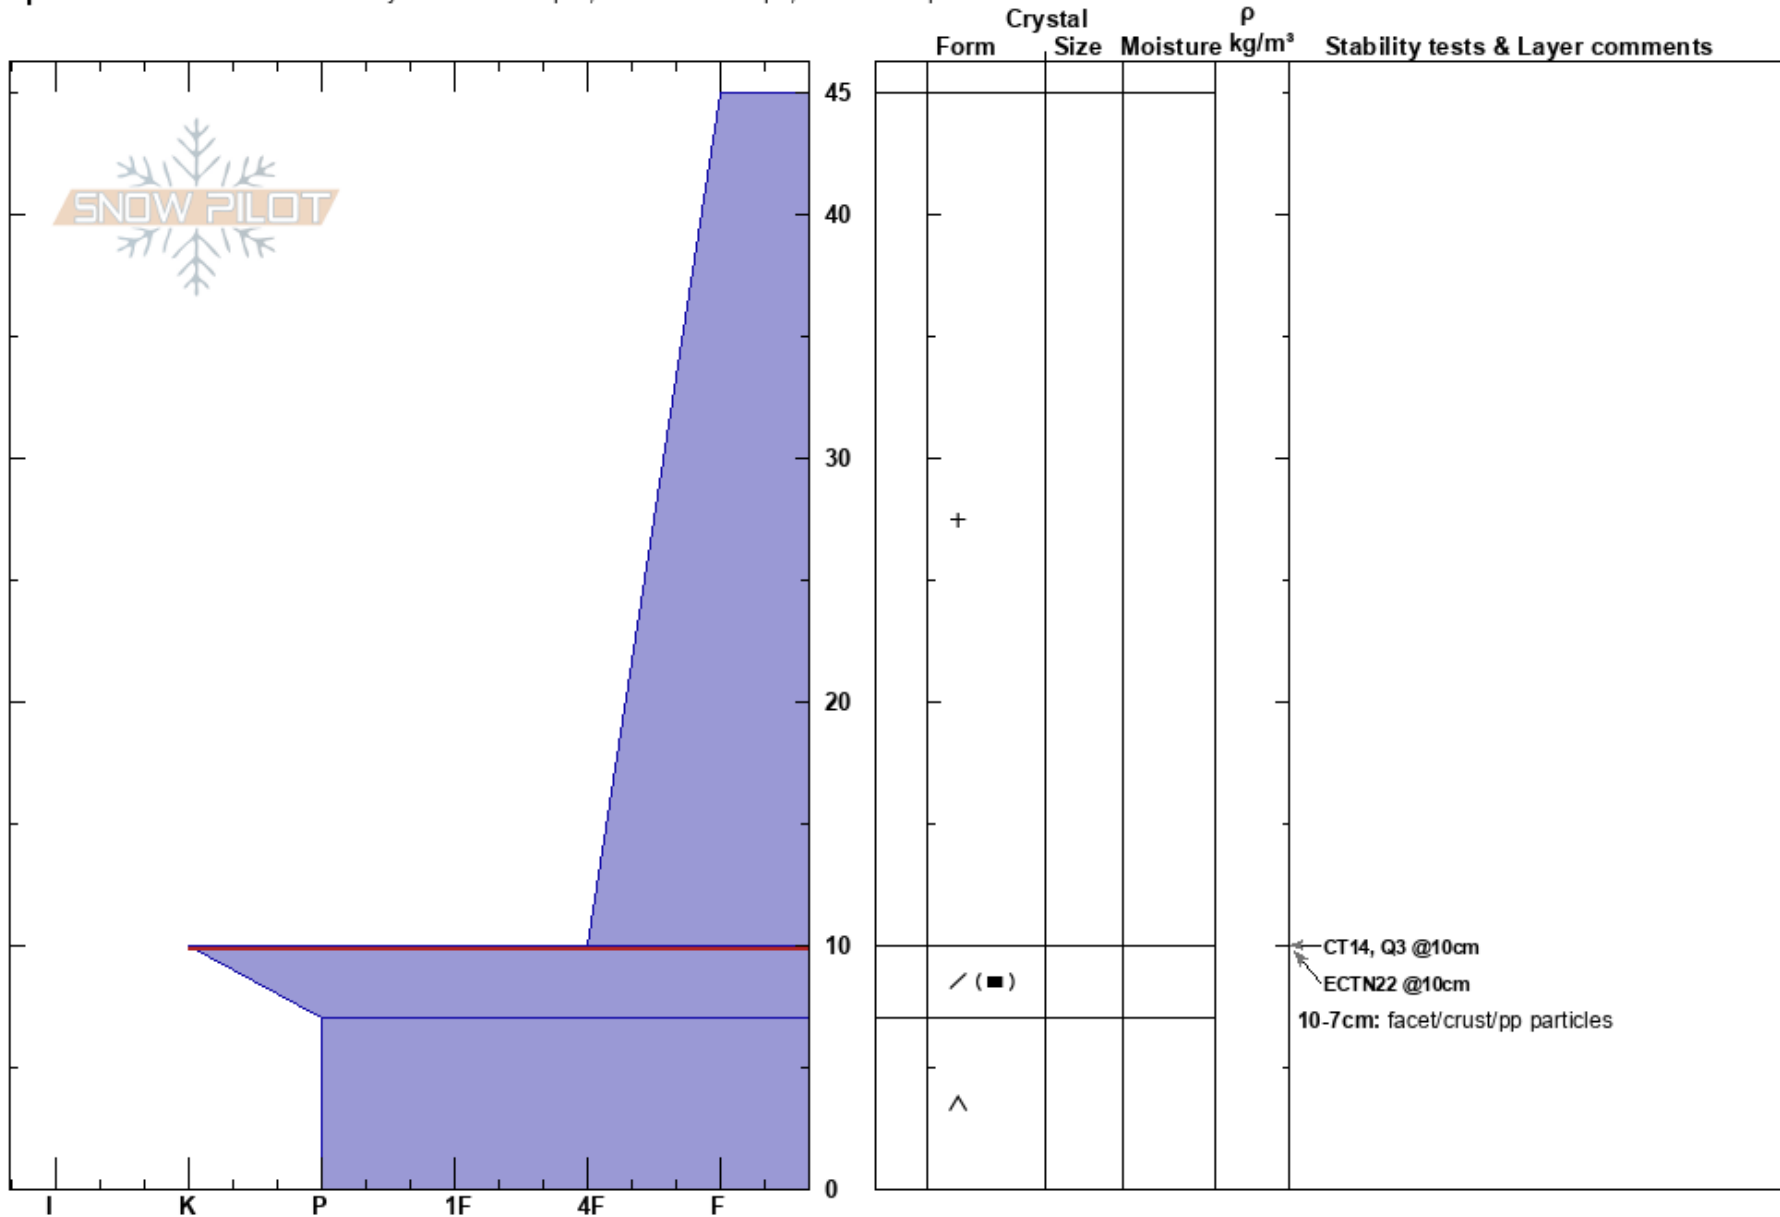

Mt. Blackmore  
 Gallatin Range-N  
 MT  
 Elevation: 9621 ft  
 Aspect: 150°

Gabrielle Antonioli  
 11/02/2017 - 2:00pm  
 Co-ord: 45.44702N, -110.99908W  
 Slope Angle: 25°  
 Wind Loading: previous

Stability: Good  
 Air Temperature: -9°C  
 Sky Cover: SCT  
 Precipitation: S-1  
 Wind: SW Light Breeze

HS:45  
 PS: 17  
 10-7cm: facet/crust/pp particles  
 10-7cm: Problematic layer

Specifics: Recent avalanche activity on different slopes; Ski tracks on slope; We skied slope

Notes: recent and mid-storm avalanche activity noted on N and E faces