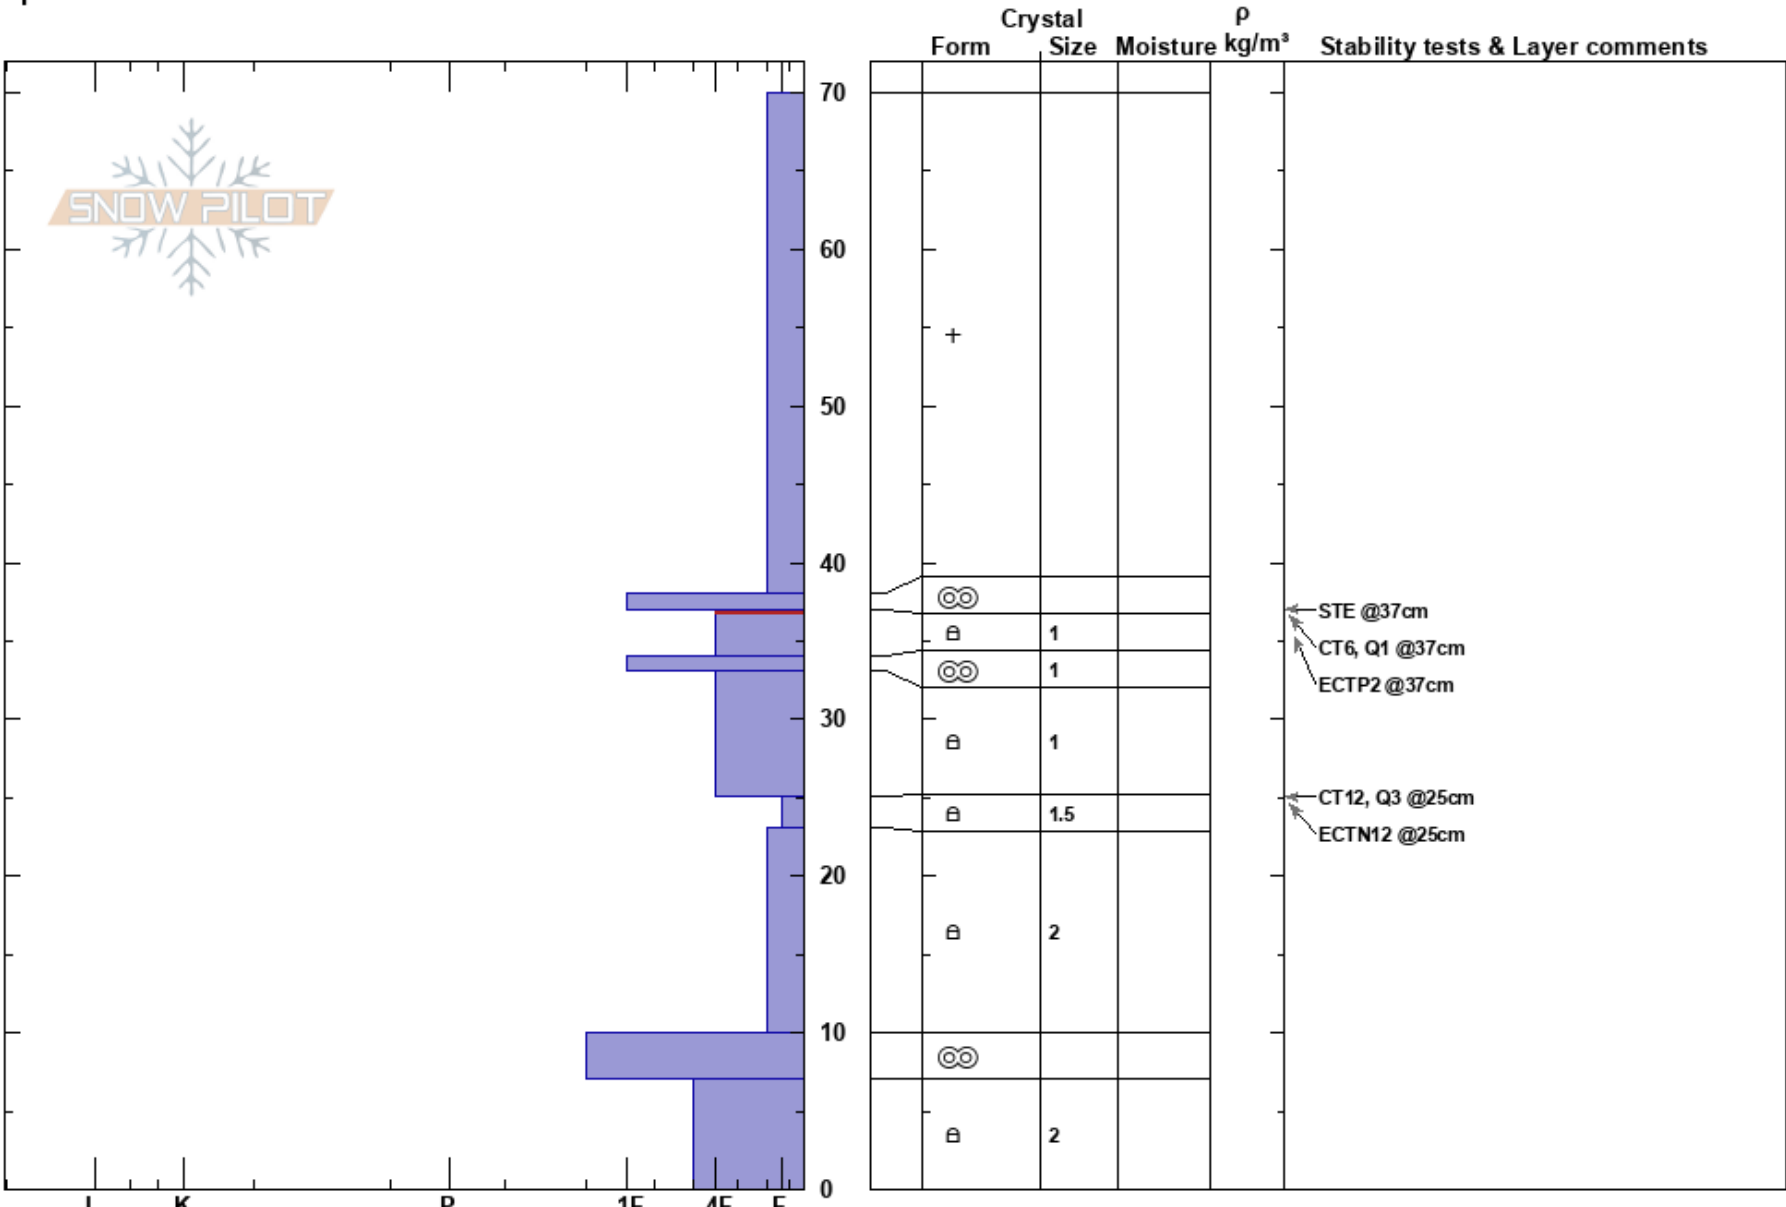

Avalanche Bowl - South
 Teton Range
 WY
 Elevation: 9000 ft
 Aspect: 45°
 Specifics:

Chris McCollister
 11/02/2017 - 12:00pm
 Co-ord: 43.48021N, -110.95112W
 Slope Angle: 20°
 Wind Loading:

Stability:
 Air Temperature: -2°C
 Sky Cover: OVC
 Precipitation: S-1
 Wind: Light Breeze

HS:70
 PF:60
 PS:30
 37-34cm: Problematic layer

Notes: