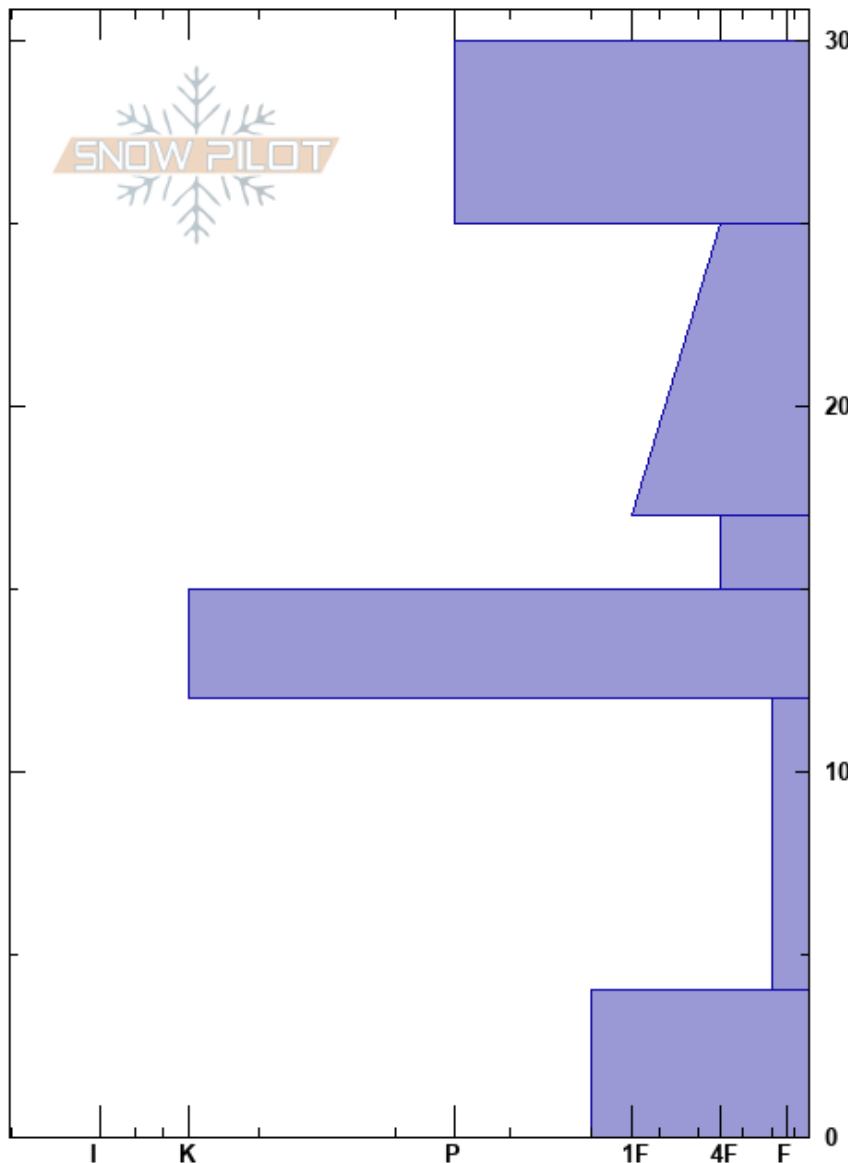

Pass Lake  
 Vail/Summit County  
 CO  
**Elevation:** 11800 ft  
**Aspect:** 45°  
**Specifics:**

Jason Konigsberg  
 11/02/2017 - 12:00pm  
**Co-ord:** 39.64981N, -105.87802W  
**Slope Angle:**  
**Wind Loading:**

**Stability:** HS:30  
**Air Temperature:**  
**Sky Cover:** FEW  
**Precipitation:** NO  
**Wind:** Light Breeze  
**Layer Notes:**

	Crystal		$\rho$ kg/m <sup>3</sup>	Stability tests & Layer comments
	Form	Size		
30				
	•			
20	□ ( / )			
	□			
	⊙ ⊙			
10	□ ( ^ )	2-3		
	⊙ ⊙			
0				

**Notes:** Strong SW winds (gusts to 70 mph) previous 24 to 36hrs