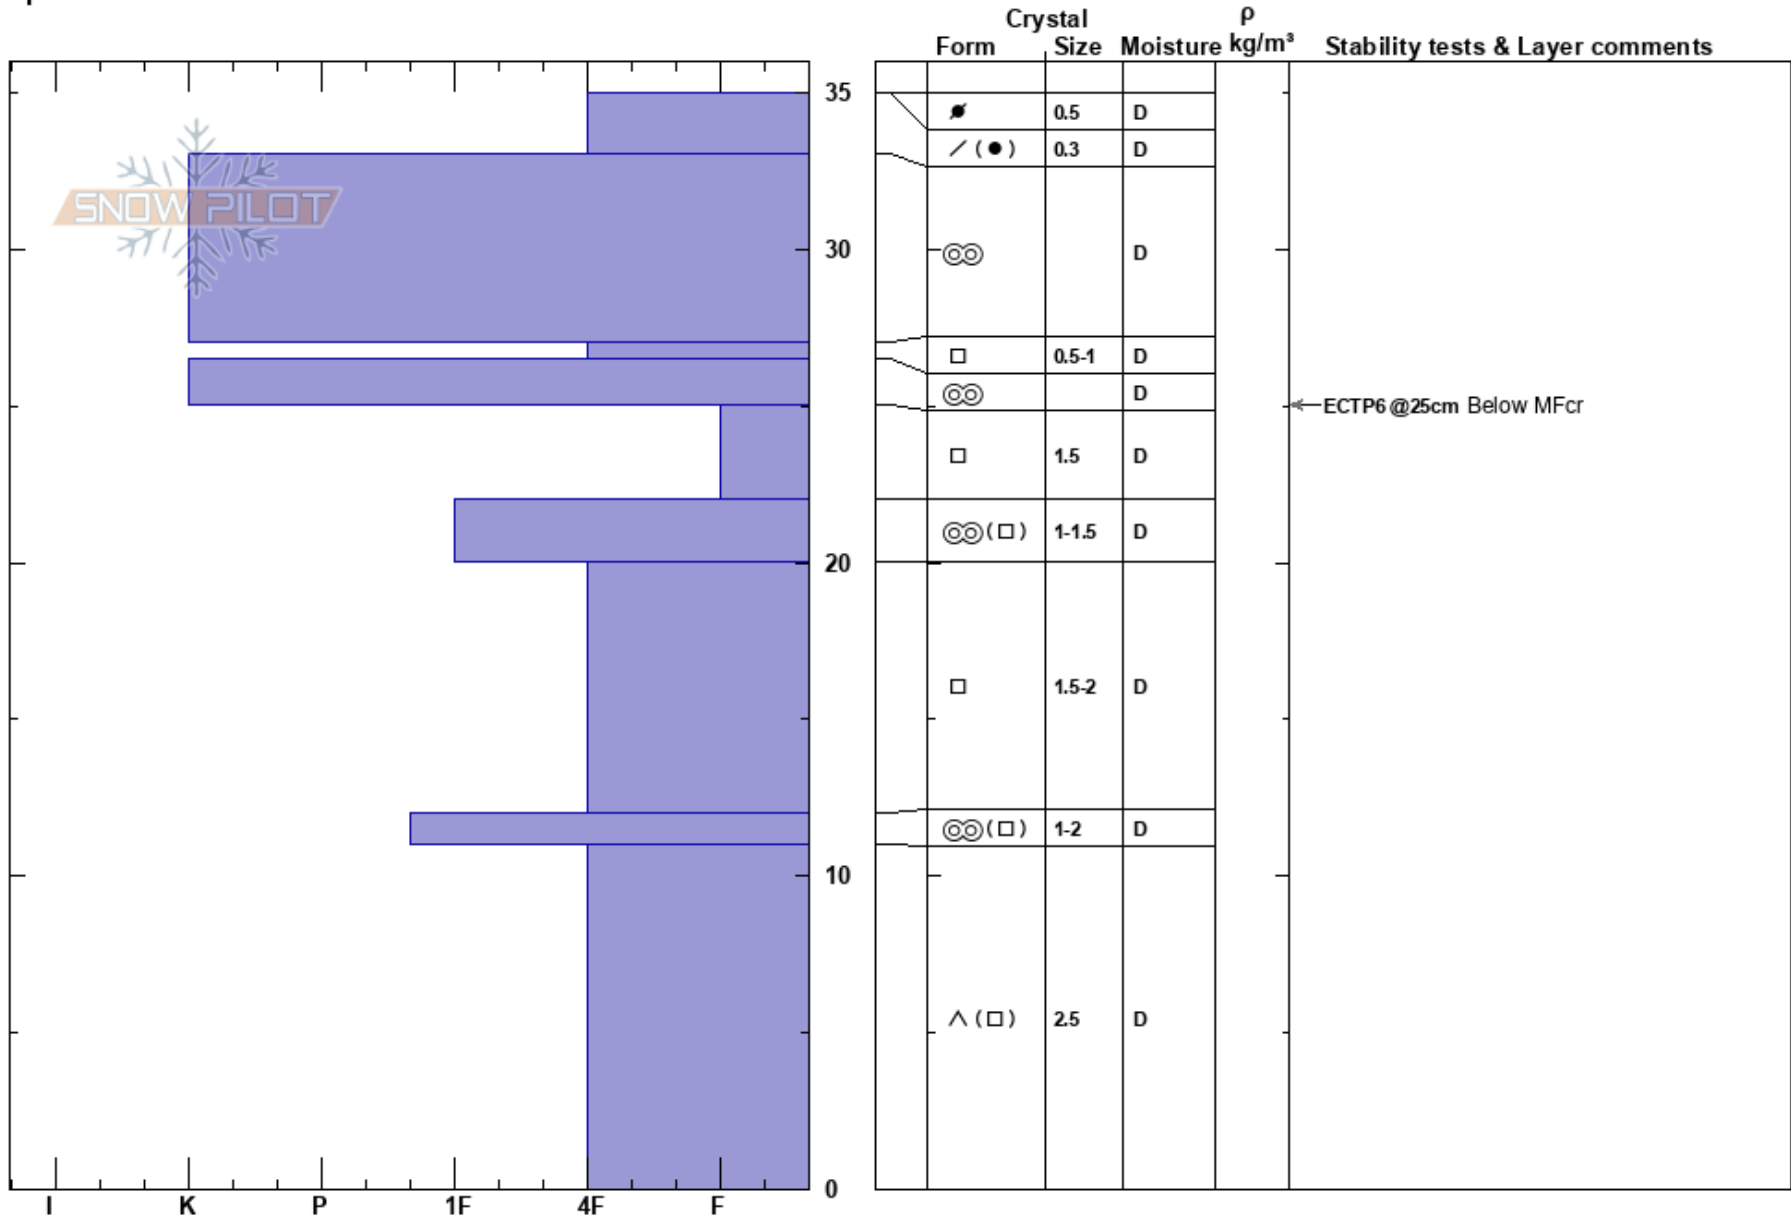

171102 Sister 1 Hi
 Vail/Summit County
 CO
Elevation: 11689 ft
Aspect: N
Specifics:

Ryan Zarter
 11/02/2017 - 11:30am
Co-ord: 39.63597N, -105.89187W
Slope Angle: 27°
Wind Loading: previous

Stability:
Air Temperature: -1°C
Sky Cover: FEW
Precipitation: NO
Wind: Calm

HS:35
PF:35
 25-22cm:Problematic layer

Notes: Hi in Sister #1. Hs generally 40cm, but ranged from 30-60.