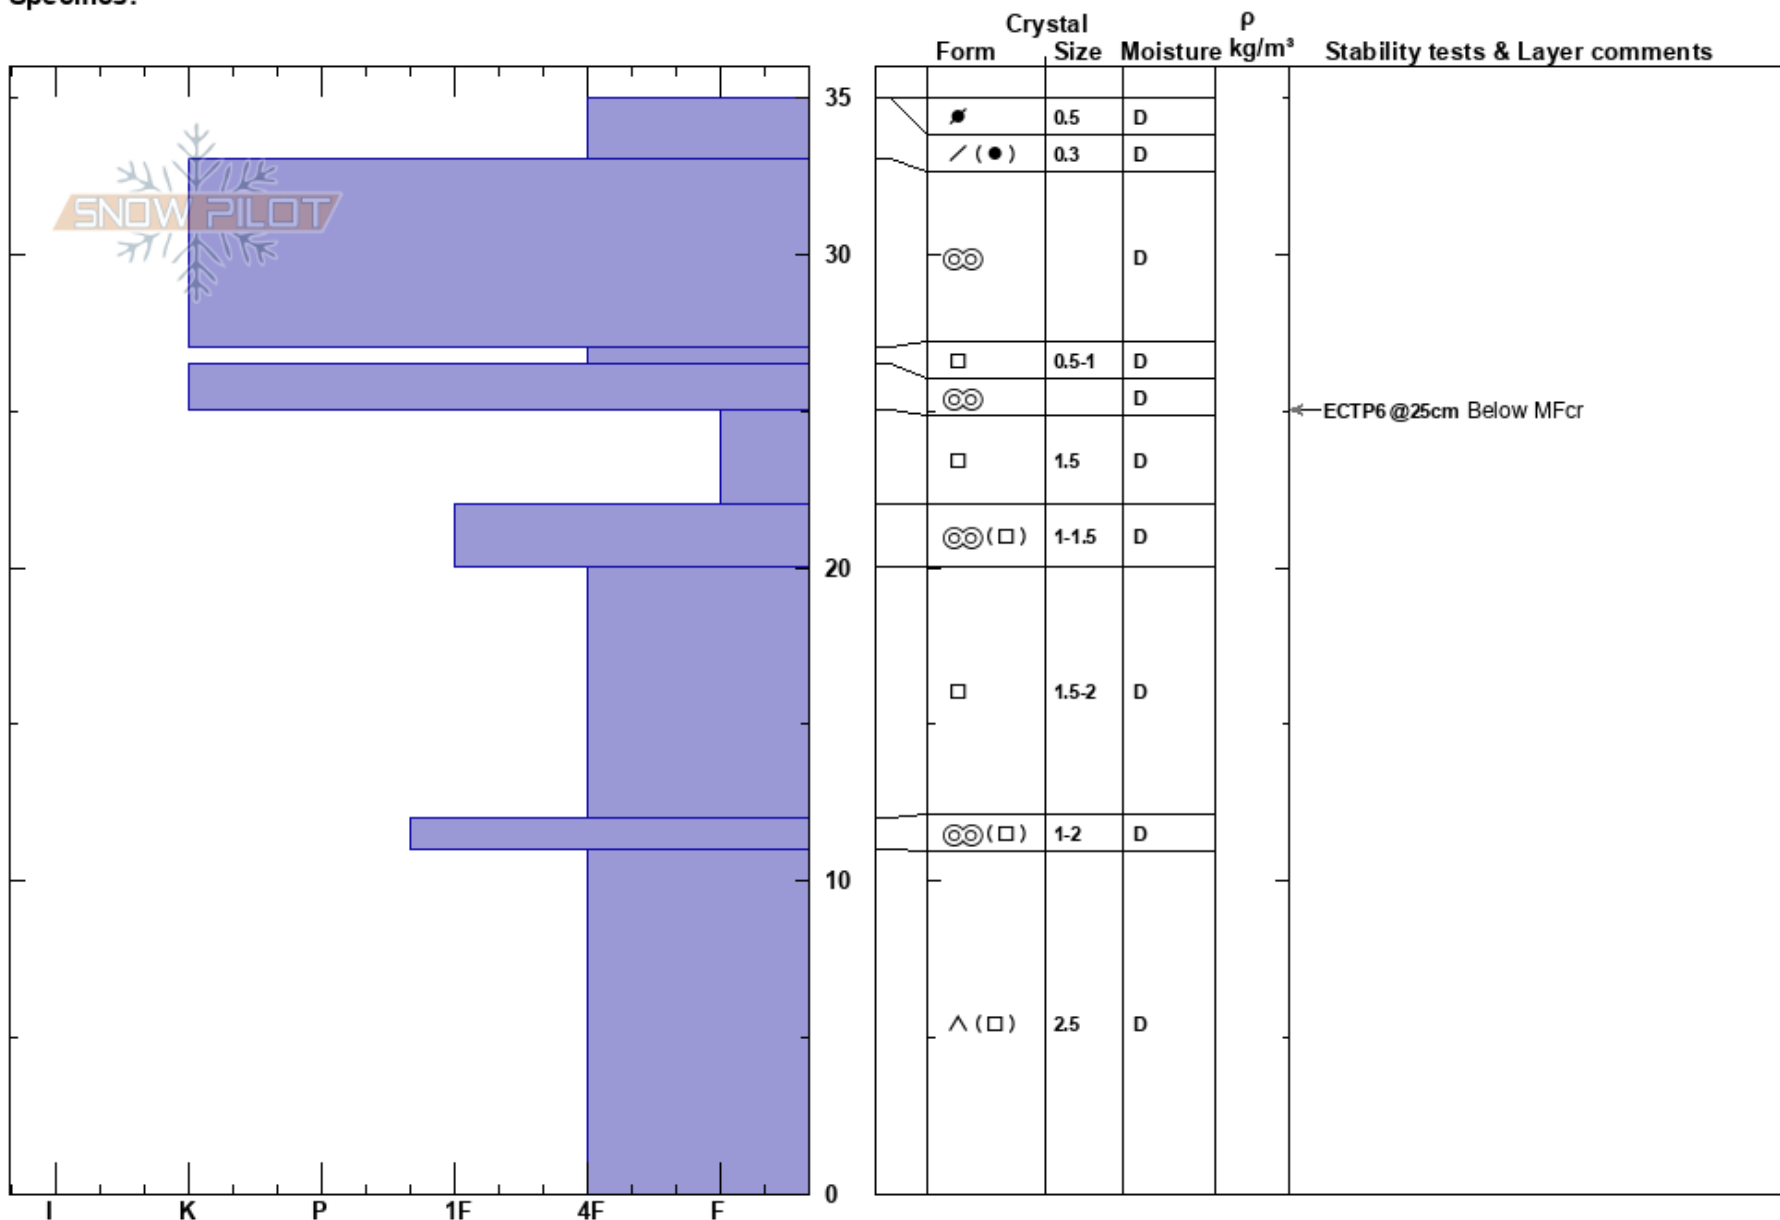

171102 Sister 1 Hi  
 Vail/Summit County  
 CO  
**Elevation:** 11689 ft  
**Aspect:** N  
**Specifics:**

Ryan Zarter  
 11/02/2017 - 11:30am  
**Co-ord:** 39.63597N, -105.89187W  
**Slope Angle:** 27°  
**Wind Loading:** previous

**Stability:**  
**Air Temperature:** -1°C  
**Sky Cover:** FEW  
**Precipitation:** NO  
**Wind:** Calm

**HS:**35  
**PF:**35  
 25-22cm:Problematic layer

**Notes:** Hi in Sister #1. Hs generally 40cm, but ranged from 30-60.