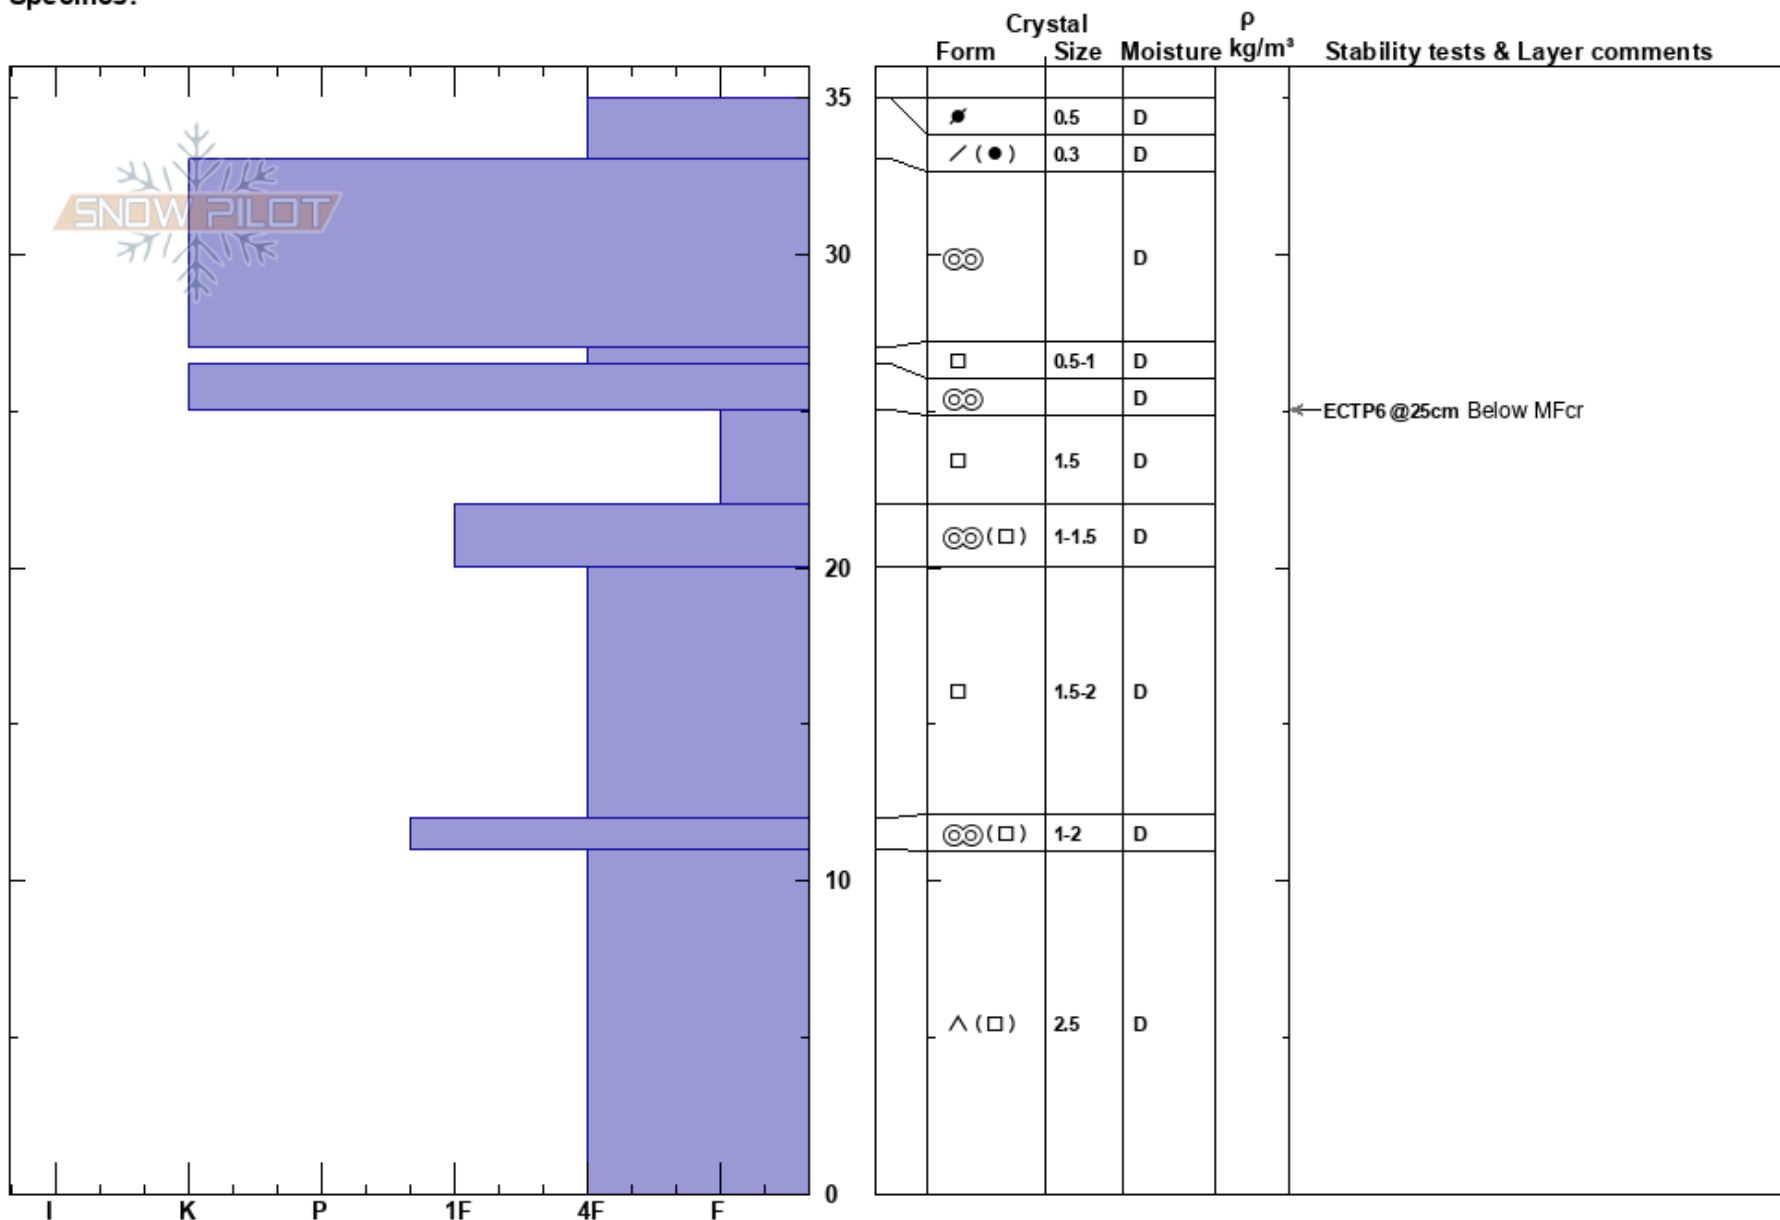

171102 Sister 1 Hi
 Vail/Summit County
 CO
Elevation: 11689 ft
Aspect: N
Specifics:

Ryan Zarter
 11/02/2017 - 11:30am
Co-ord: 39.63597N, -105.89187W
Slope Angle: 27°
Wind Loading: previous

Stability:
Air Temperature: -1°C
Sky Cover: FEW
Precipitation: NO
Wind: Calm

HS:35
PF:35
 25-22cm:Problematic layer

Notes: Hi in Sister #1. Hs generally 40cm, but ranged from 30-60.