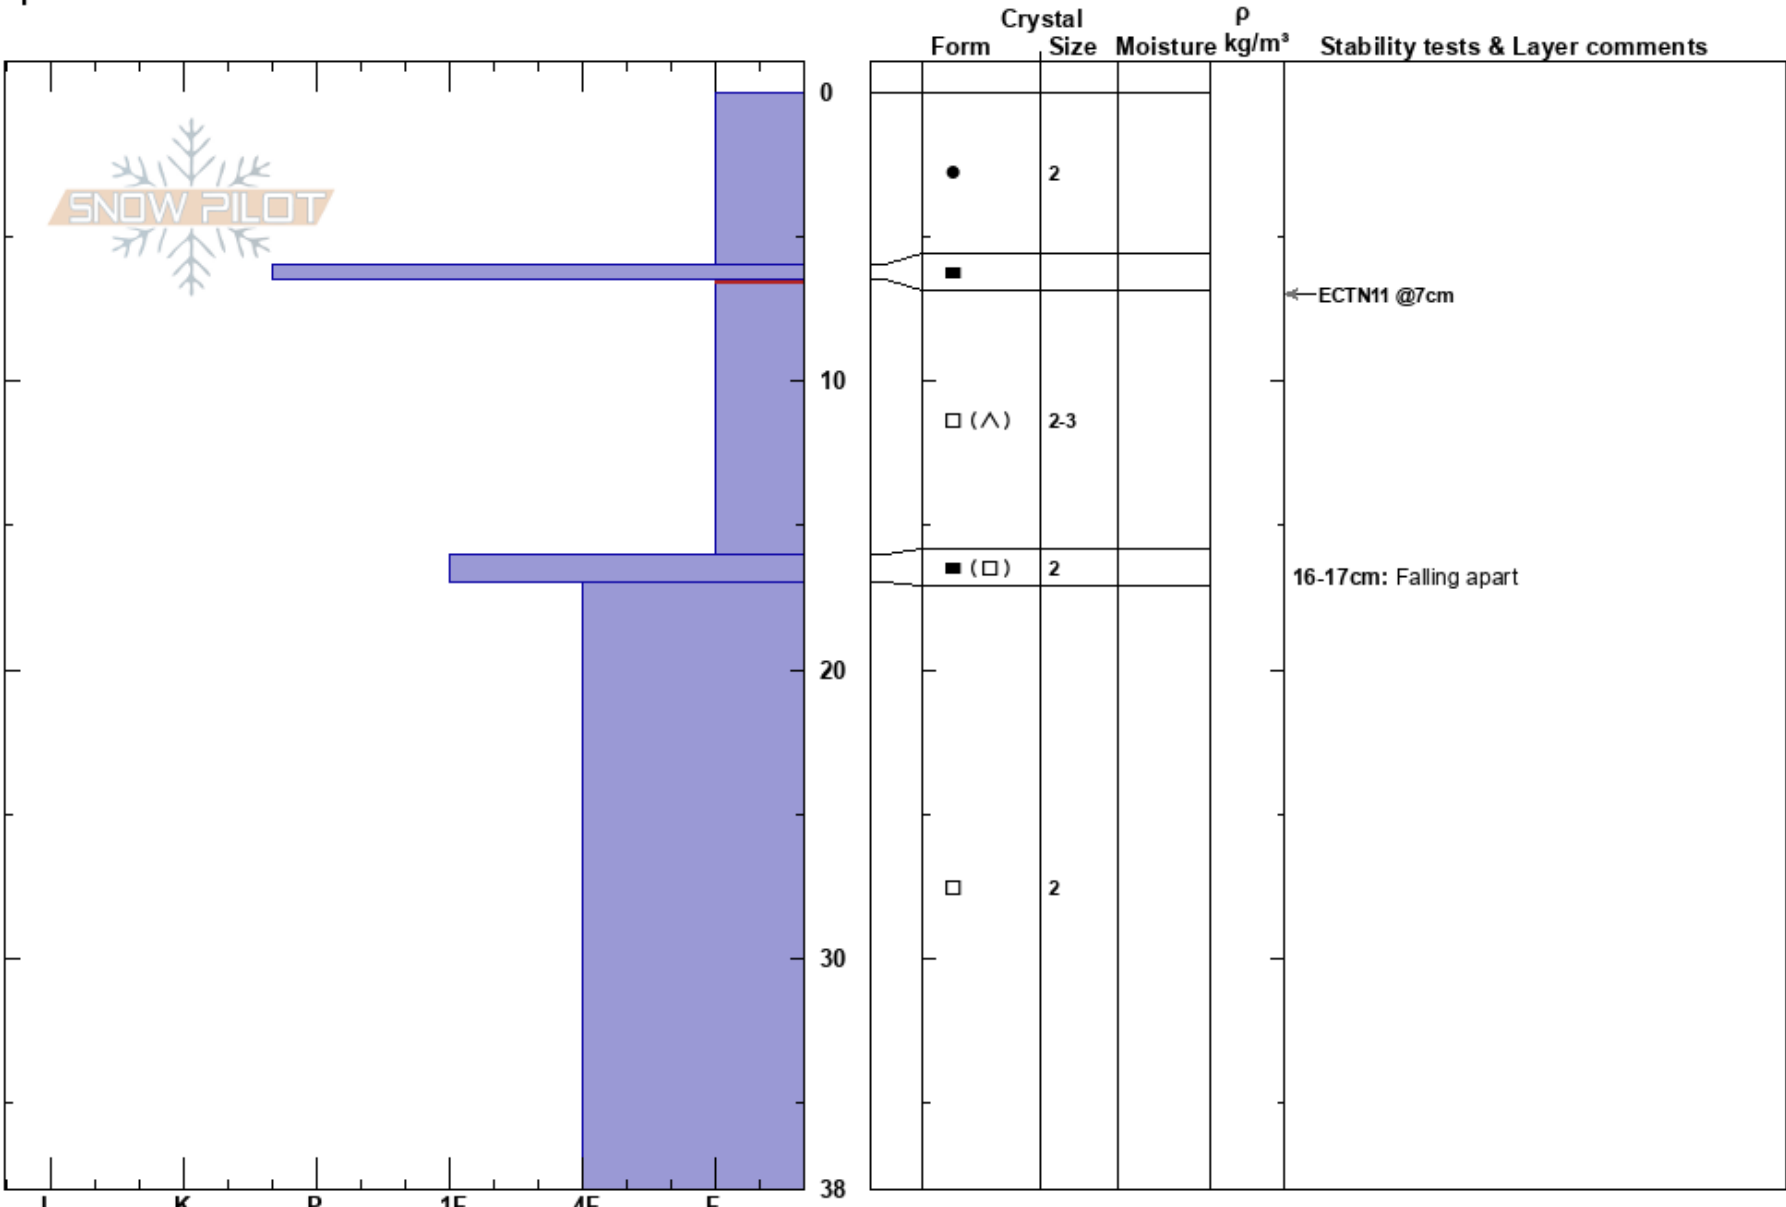

Siste#3 20171102
 Front Range
 CO
 Elevation: 11523 ft
 Aspect: 356°
 Specifics:

Ron Simenhois
 11/02/2017 - 12:20pm
 Co-ord: 13S 423641W 4392293N
 Slope Angle: 34°
 Wind Loading: previous

Stability: Good
 Air Temperature: -1°C
 Sky Cover: FEW
 Precipitation: NO
 Wind: SW Moderate

HS:38
 Layer Notes:
 6.5-16cm: Problematic layer
 16-17cm: Falling apart

Notes: Pit was dug in a tree opening above the top of Sister #3