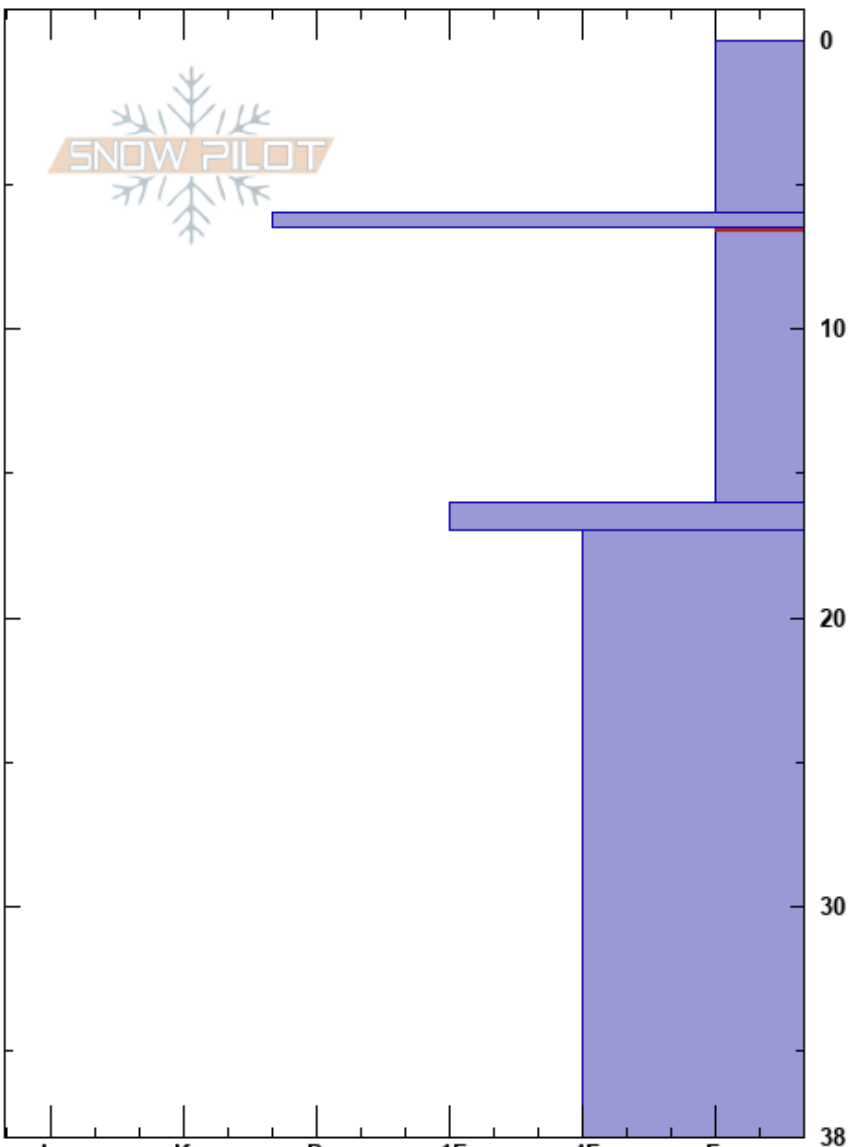

Siste#3 20171102  
 Front Range  
 CO  
 Elevation: 11523 ft  
 Aspect: 356°  
 Specifics:

Ron Simenhois  
 11/02/2017 - 12:20pm  
 Co-ord: 13S 423641W 4392293N  
 Slope Angle: 34°  
 Wind Loading: previous

Stability: Good  
 Air Temperature: -1°C  
 Sky Cover: FEW  
 Precipitation: NO  
 Wind: SW Moderate

HS:38  
 Layer Notes:  
 6.5-16cm: Problematic layer  
 16-17cm: Falling apart

Crystal Form	Crystal Size	Moisture	$\rho$ kg/m <sup>3</sup>	Stability tests & Layer comments
•	2			
■				← ECTN11 @7cm
□ (^)	2-3			
■ (□)	2			16-17cm: Falling apart
□	2			

Notes: Pit was dug in a tree opening above the top of Sister #3