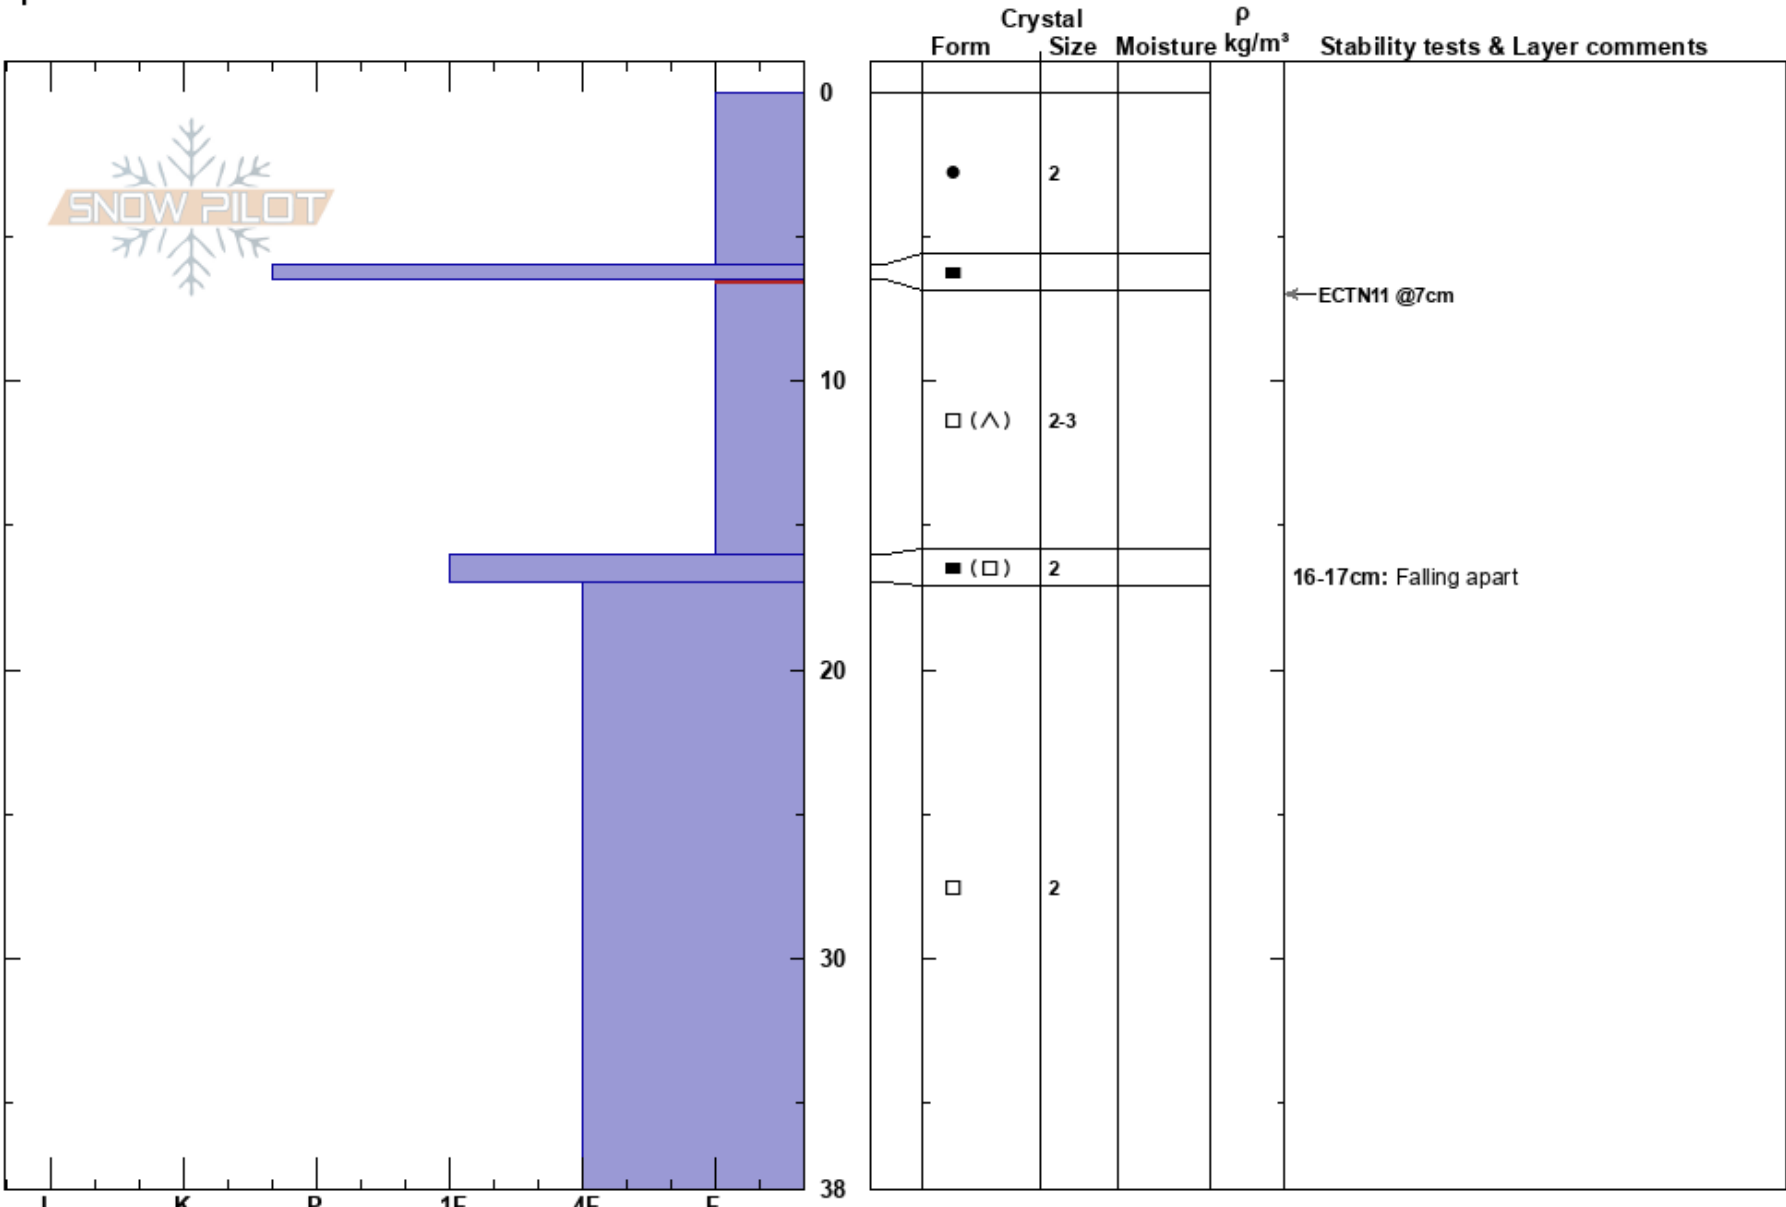

Siste#3 20171102  
 Front Range  
 CO  
 Elevation: 11523 ft  
 Aspect: 356°  
 Specifics:

Ron Simenhois  
 11/02/2017 - 12:20pm  
 Co-ord: 13S 423641W 4392293N  
 Slope Angle: 34°  
 Wind Loading: previous

Stability: Good  
 Air Temperature: -1°C  
 Sky Cover: FEW  
 Precipitation: NO  
 Wind: SW Moderate

HS:38  
 Layer Notes:  
 6.5-16cm: Problematic layer  
 16-17cm: Falling apart

Notes: Pit was dug in a tree opening above the top of Sister #3