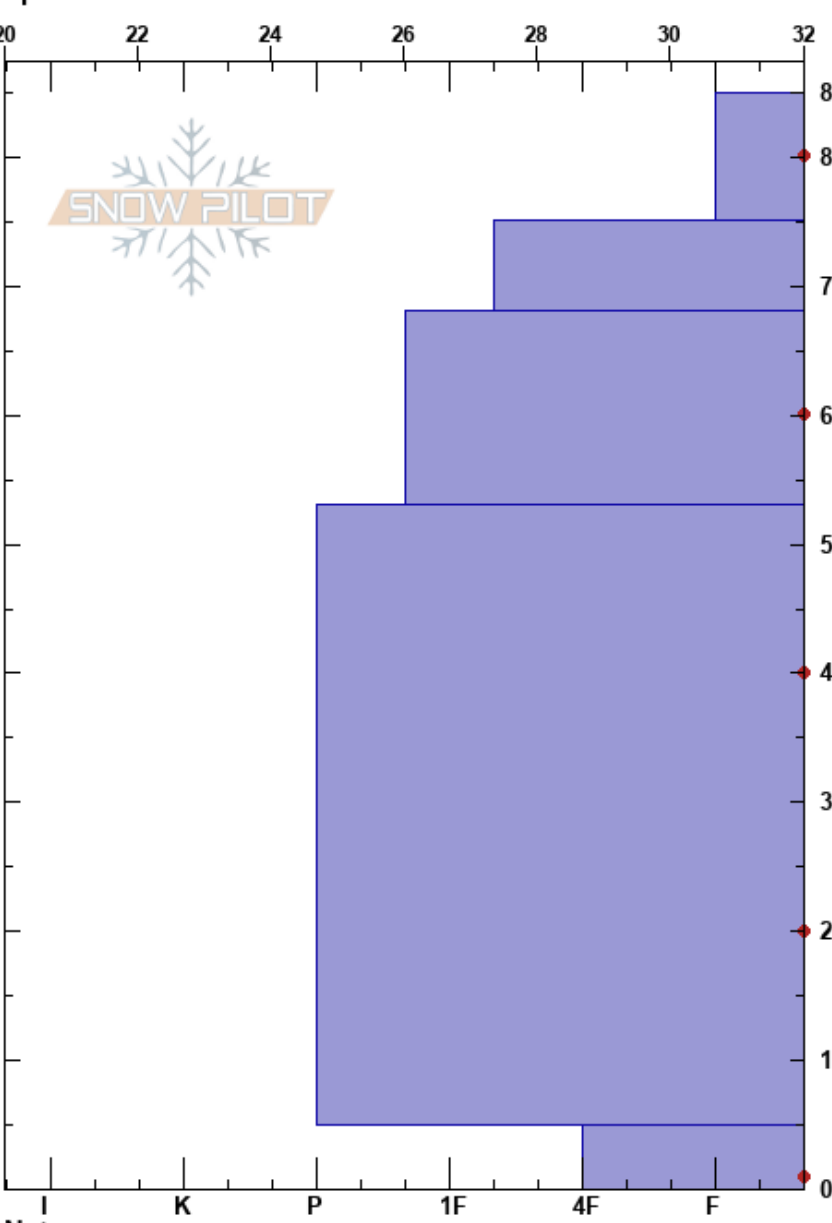

MicroDot Peak
 Talkeetna Mountains
 AK
 Elevation: 4100 ft
 Aspect: S
 Specifics:

Ralph Baldwin
 11/01/2017 - 3:00pm
 Co-ord: 61.79146N, -149.25989W
 Slope Angle: 30°
 Wind Loading:

Stability:
 Air Temperature: 41°F
 Sky Cover: CLR
 Precipitation: NO
 Wind: Calm

HS:85
 PF:30
 5-0cm:Problematic layer

Form	Crystal		Moisture	ρ kg/m³	Stability tests & Layer comments
	Size				
/					
□					
•					
•					
□					

Notes:

I K P 1F 4F F

CTN