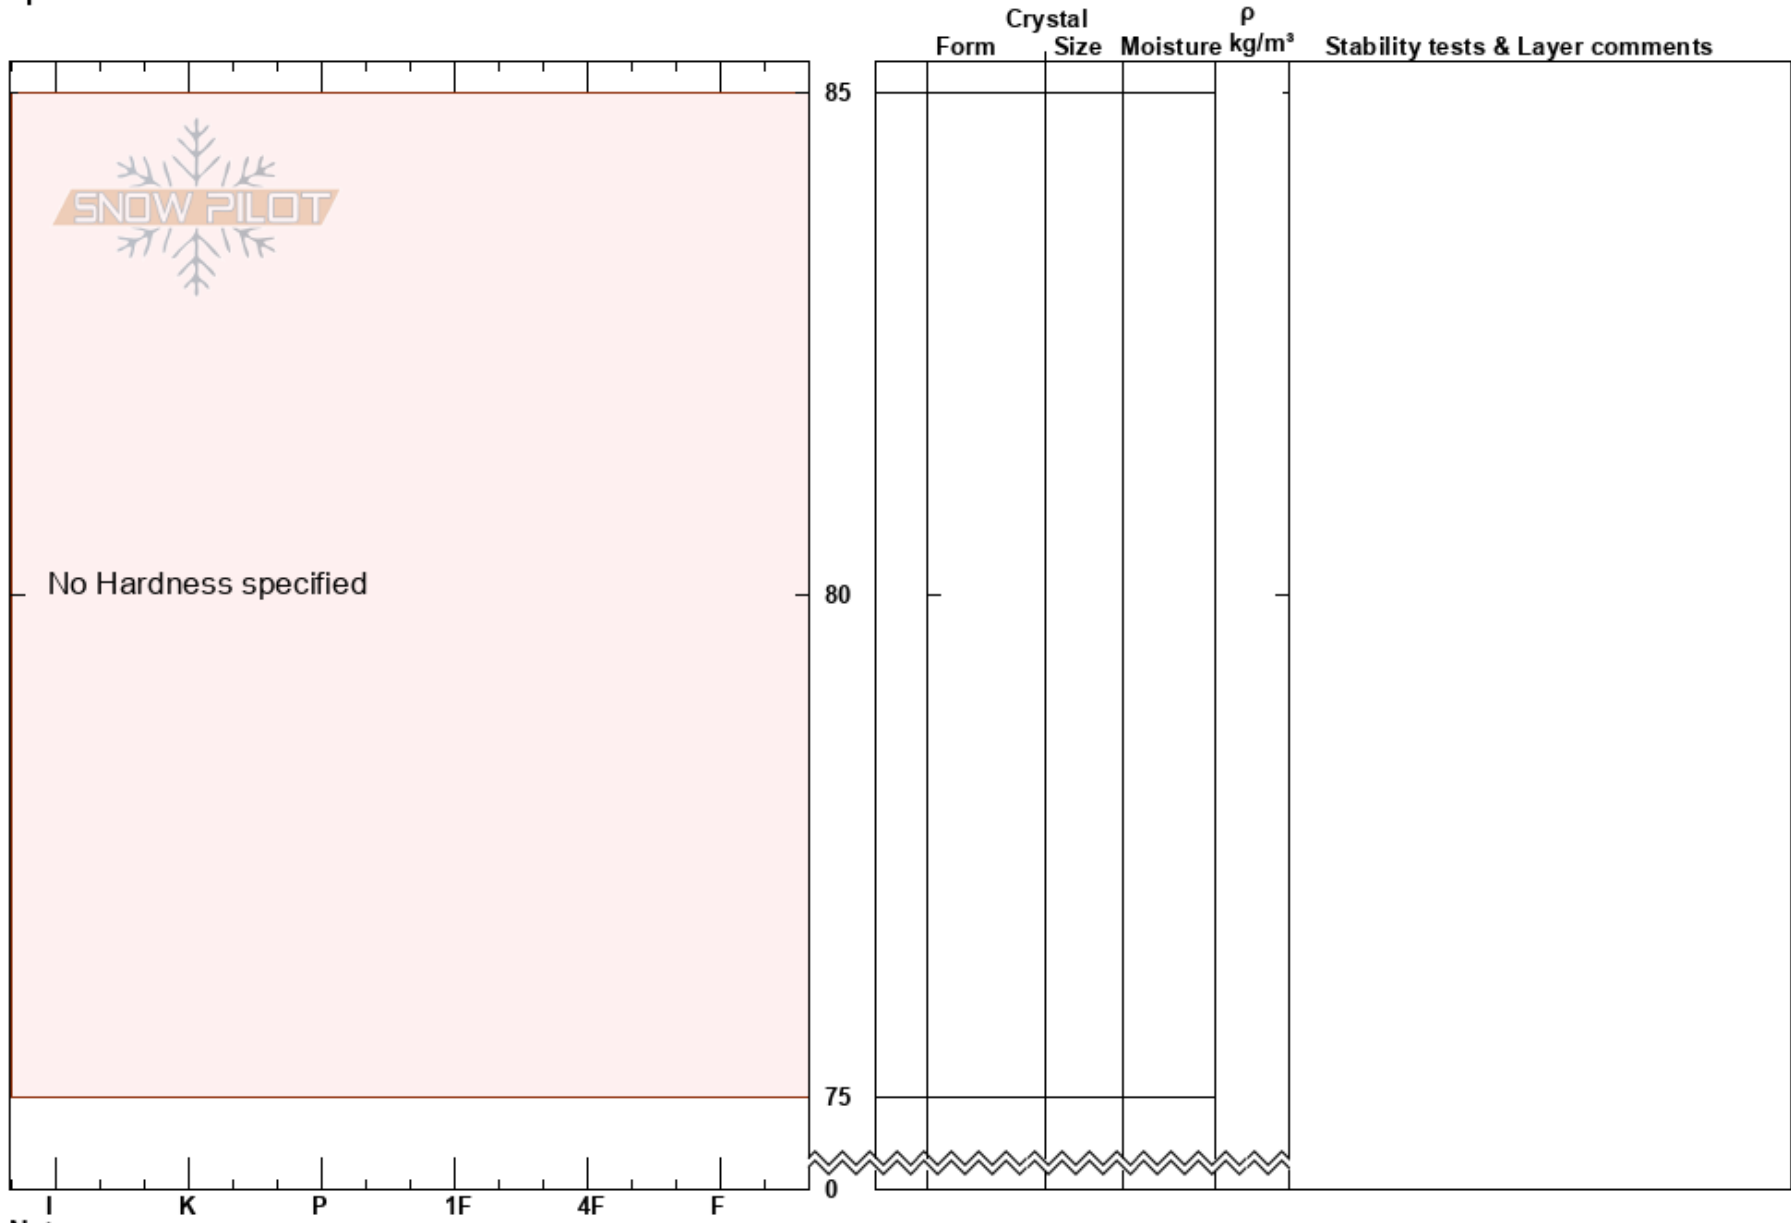

MicroDot Peak
Talkeetna Mountains
AK
Elevation: 4100 ft
Aspect: S
Specifics:

Ralph Baldwin
11/01/2017 - 3:00pm
Co-ord: 61.79146N, -149.25989W
Slope Angle: 30°
Wind Loading:

Stability: **HS:85** **Layer Notes:**
Air Temperature: 41°F **PF:30**
Sky Cover: CLR
Precipitation: NO
Wind: Calm