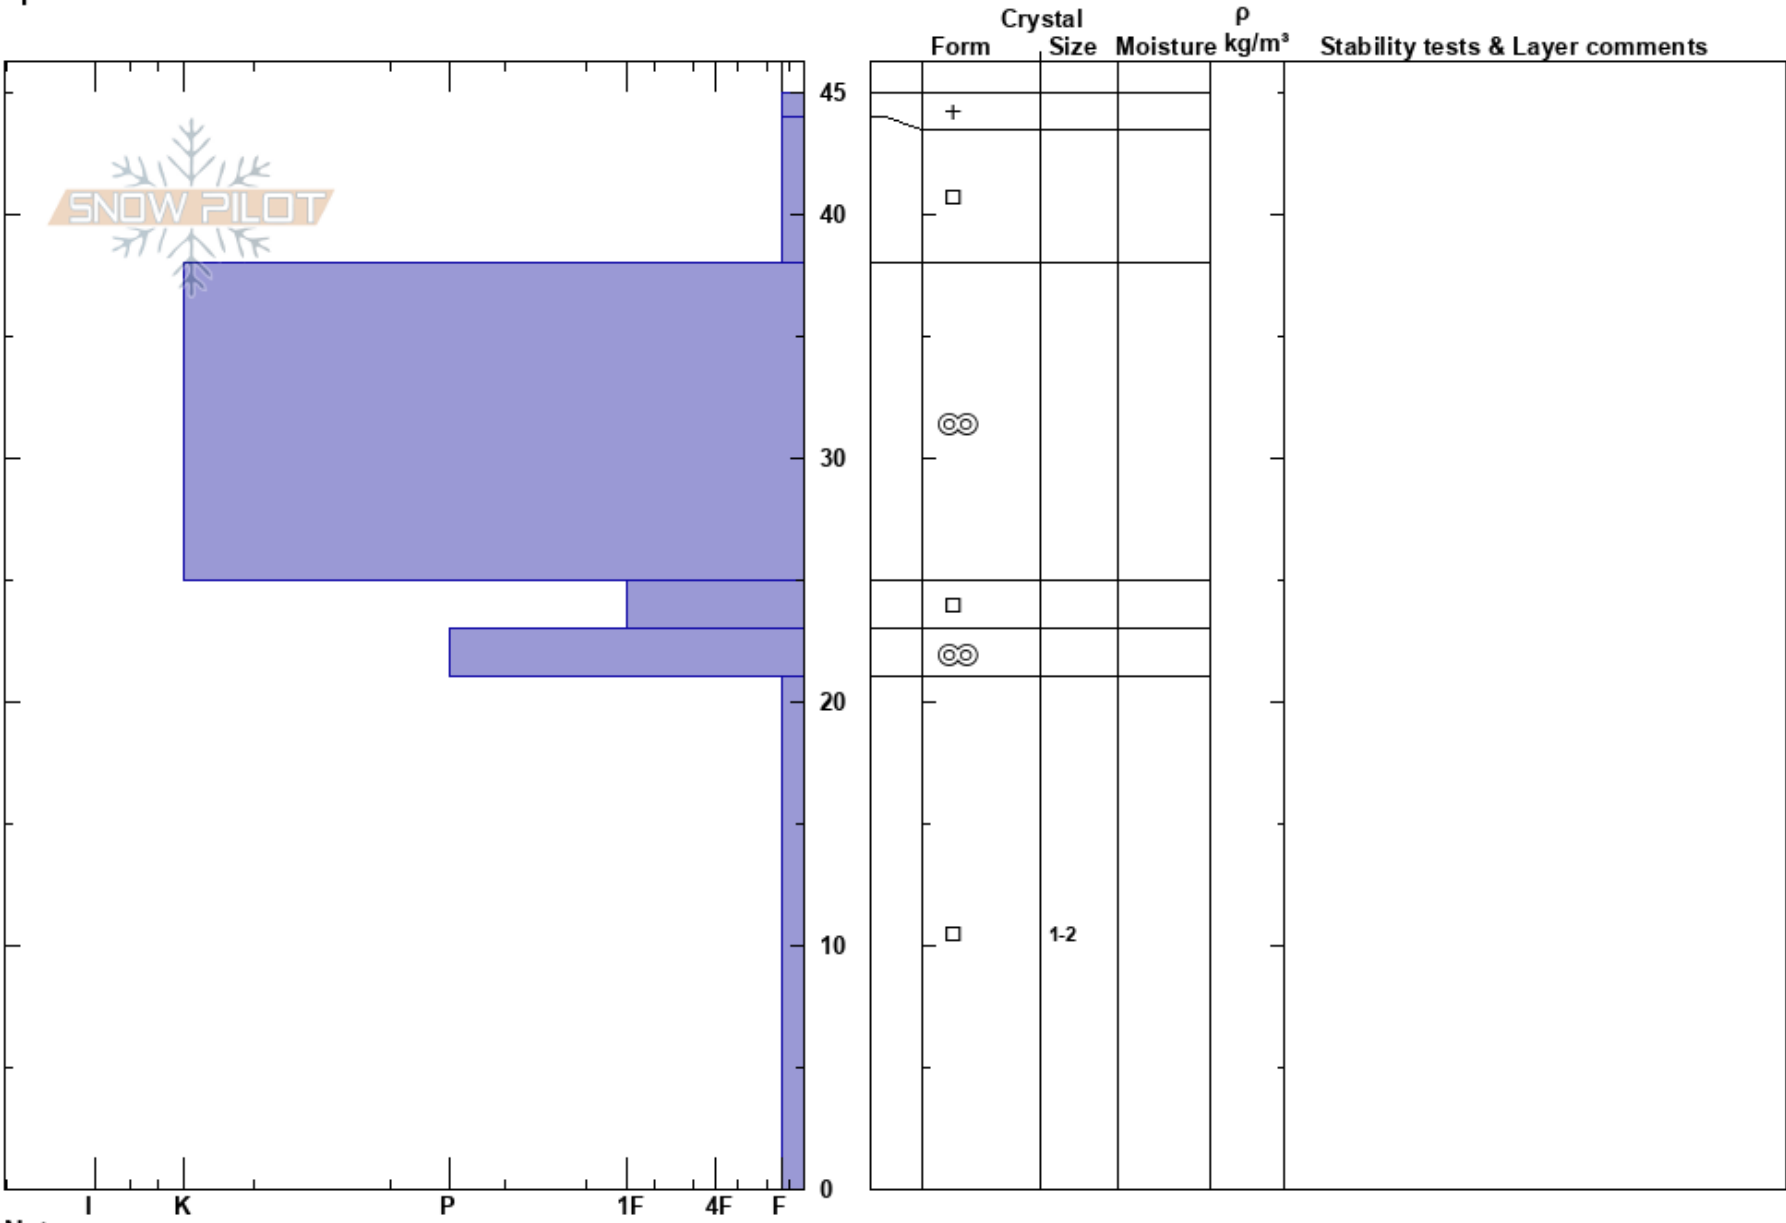

Mayflower Gulch
 Vail/Summit County
 CO
Elevation: 12000 ft
Aspect: 45°
Specifics:

Jason Konigsberg
 10/27/2017 - 12:00pm
Co-ord: 39.40964N, -106.15040W
Slope Angle:
Wind Loading:

Stability: HS:45
Air Temperature:
Sky Cover: OVC
Precipitation: NO
Wind: **Layer Notes:**