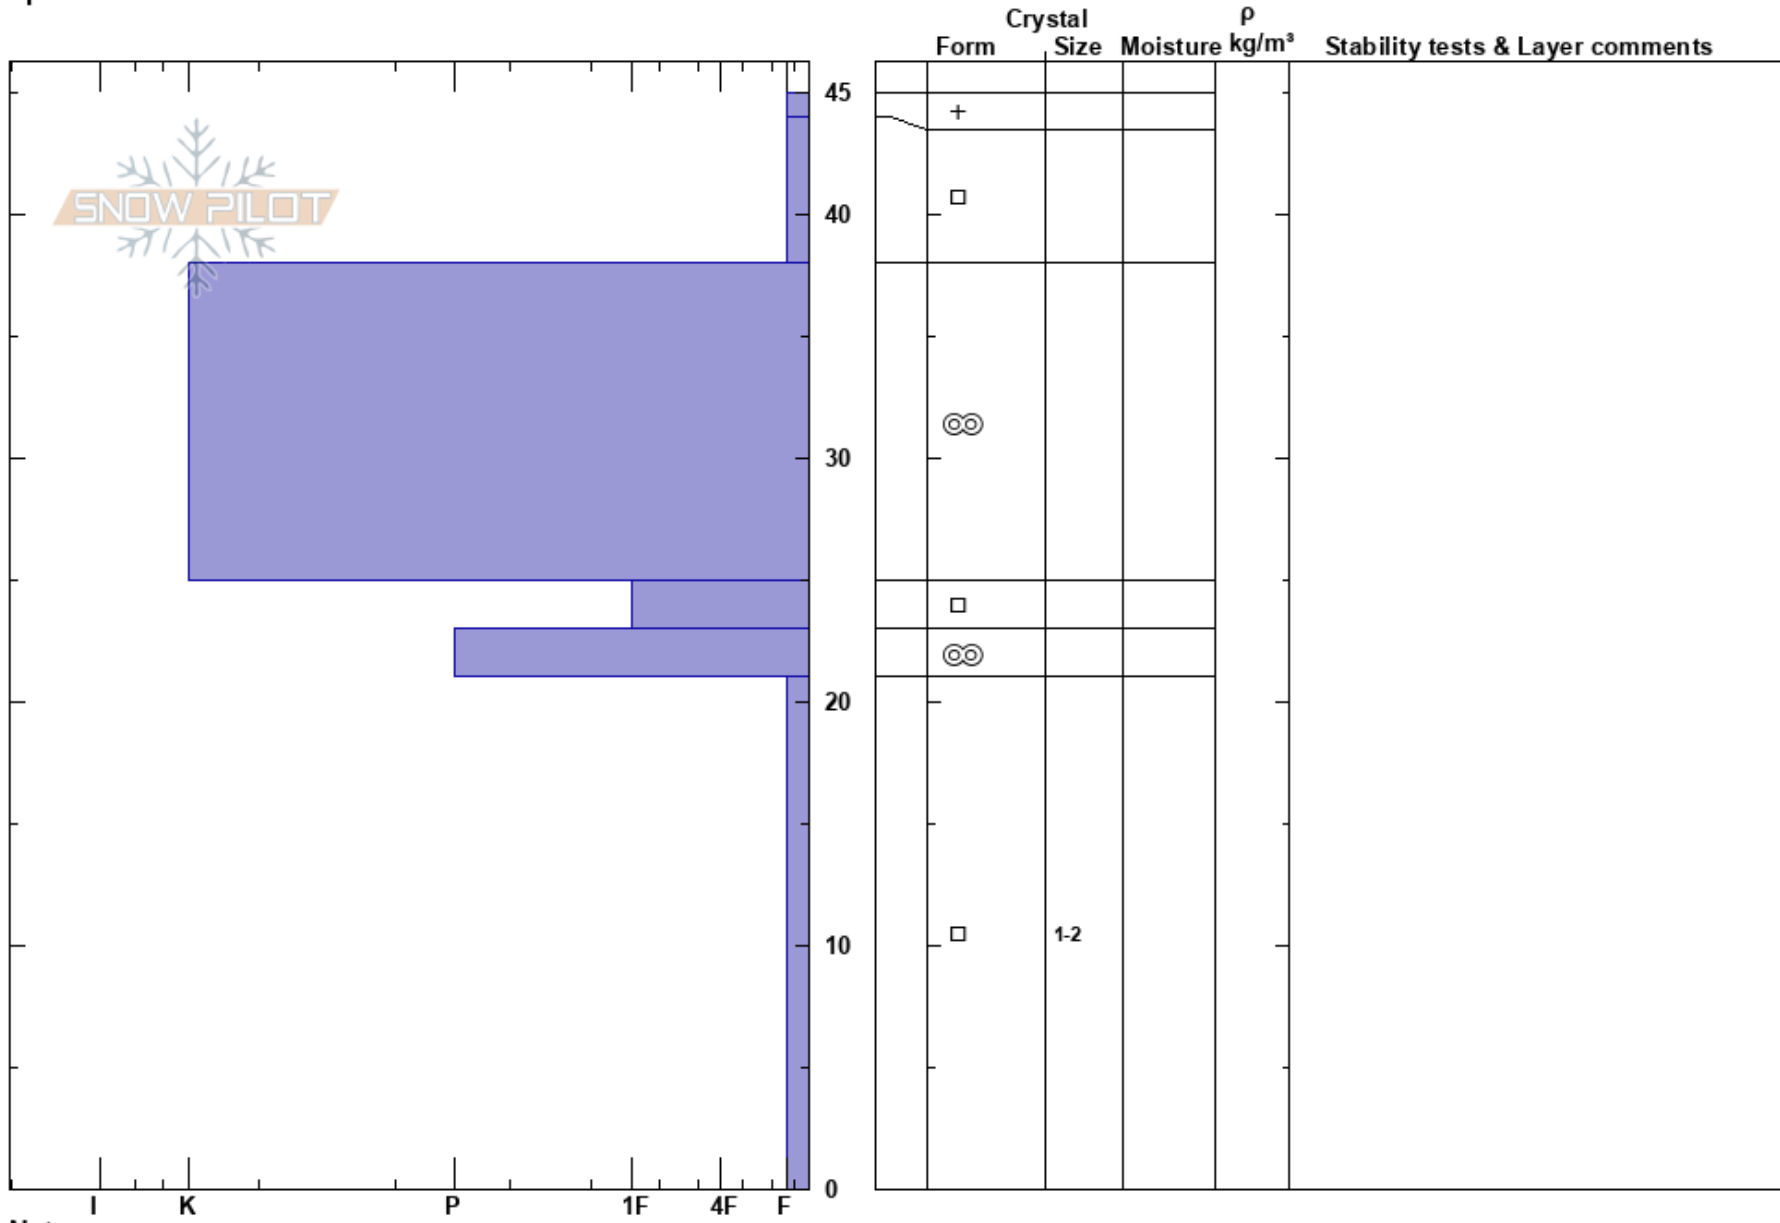

Mayflower Gulch
 Vail/Summit County
 CO
Elevation: 12000 ft
Aspect: 45°
Specifics:

Jason Konigsberg
 10/27/2017 - 12:00pm
Co-ord: 39.40964N, -106.15040W
Slope Angle:
Wind Loading:

Stability: **HS:45** **Layer Notes:**
Air Temperature:
Sky Cover: OVC
Precipitation: NO
Wind: