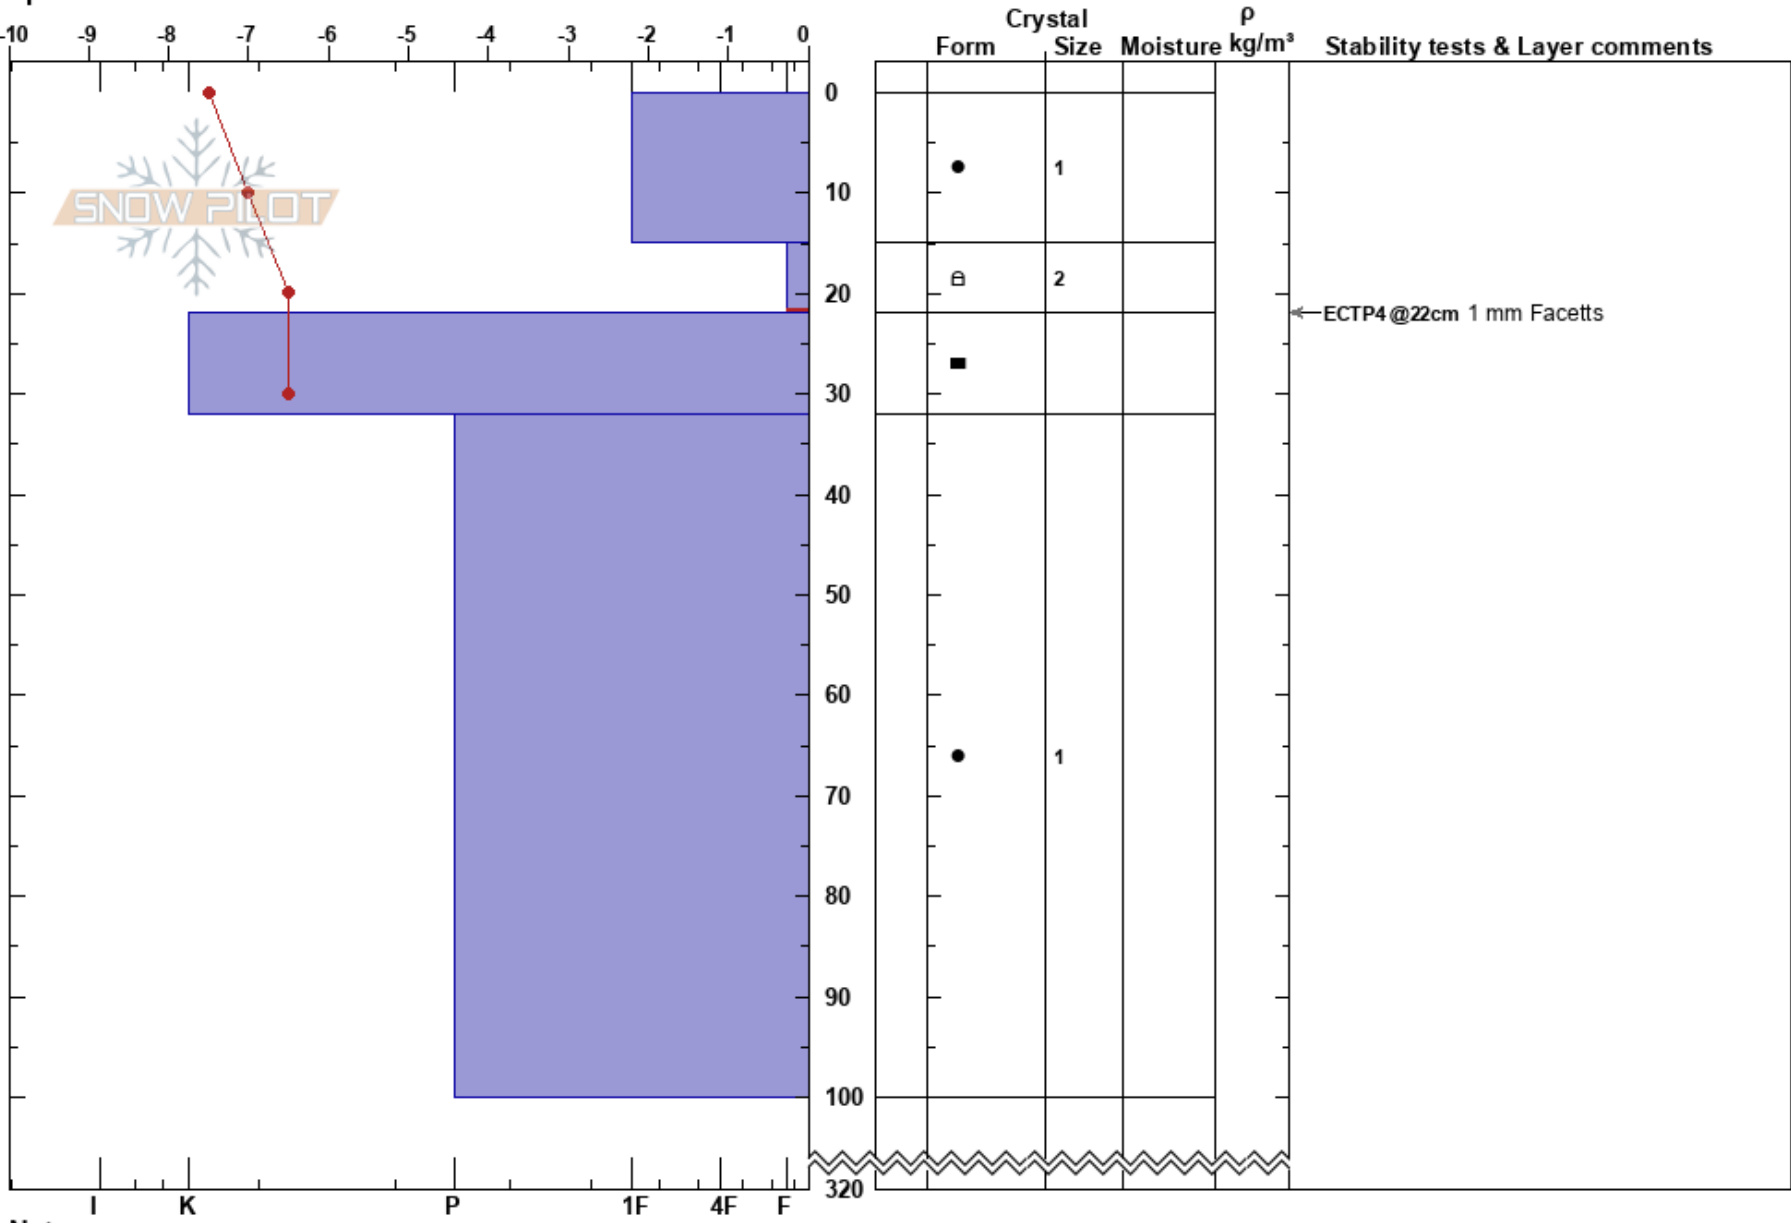

Nonstinden Norge  
 Narvik  
 Norway  
 Elevation: 500 m  
 Aspect: NW  
 Specifics:

Robert Ungh  
 01/04/2017 - 12:54  
 Co-ord: 68.39088N, 17.29467E  
 Slope Angle: 25°  
 Wind Loading:

Stability: HS:320  
 Air Temperature: -2°C PF:3 15-22cm:Problematic layer  
 Sky Cover: FEW  
 Precipitation: NO  
 Wind: Calm