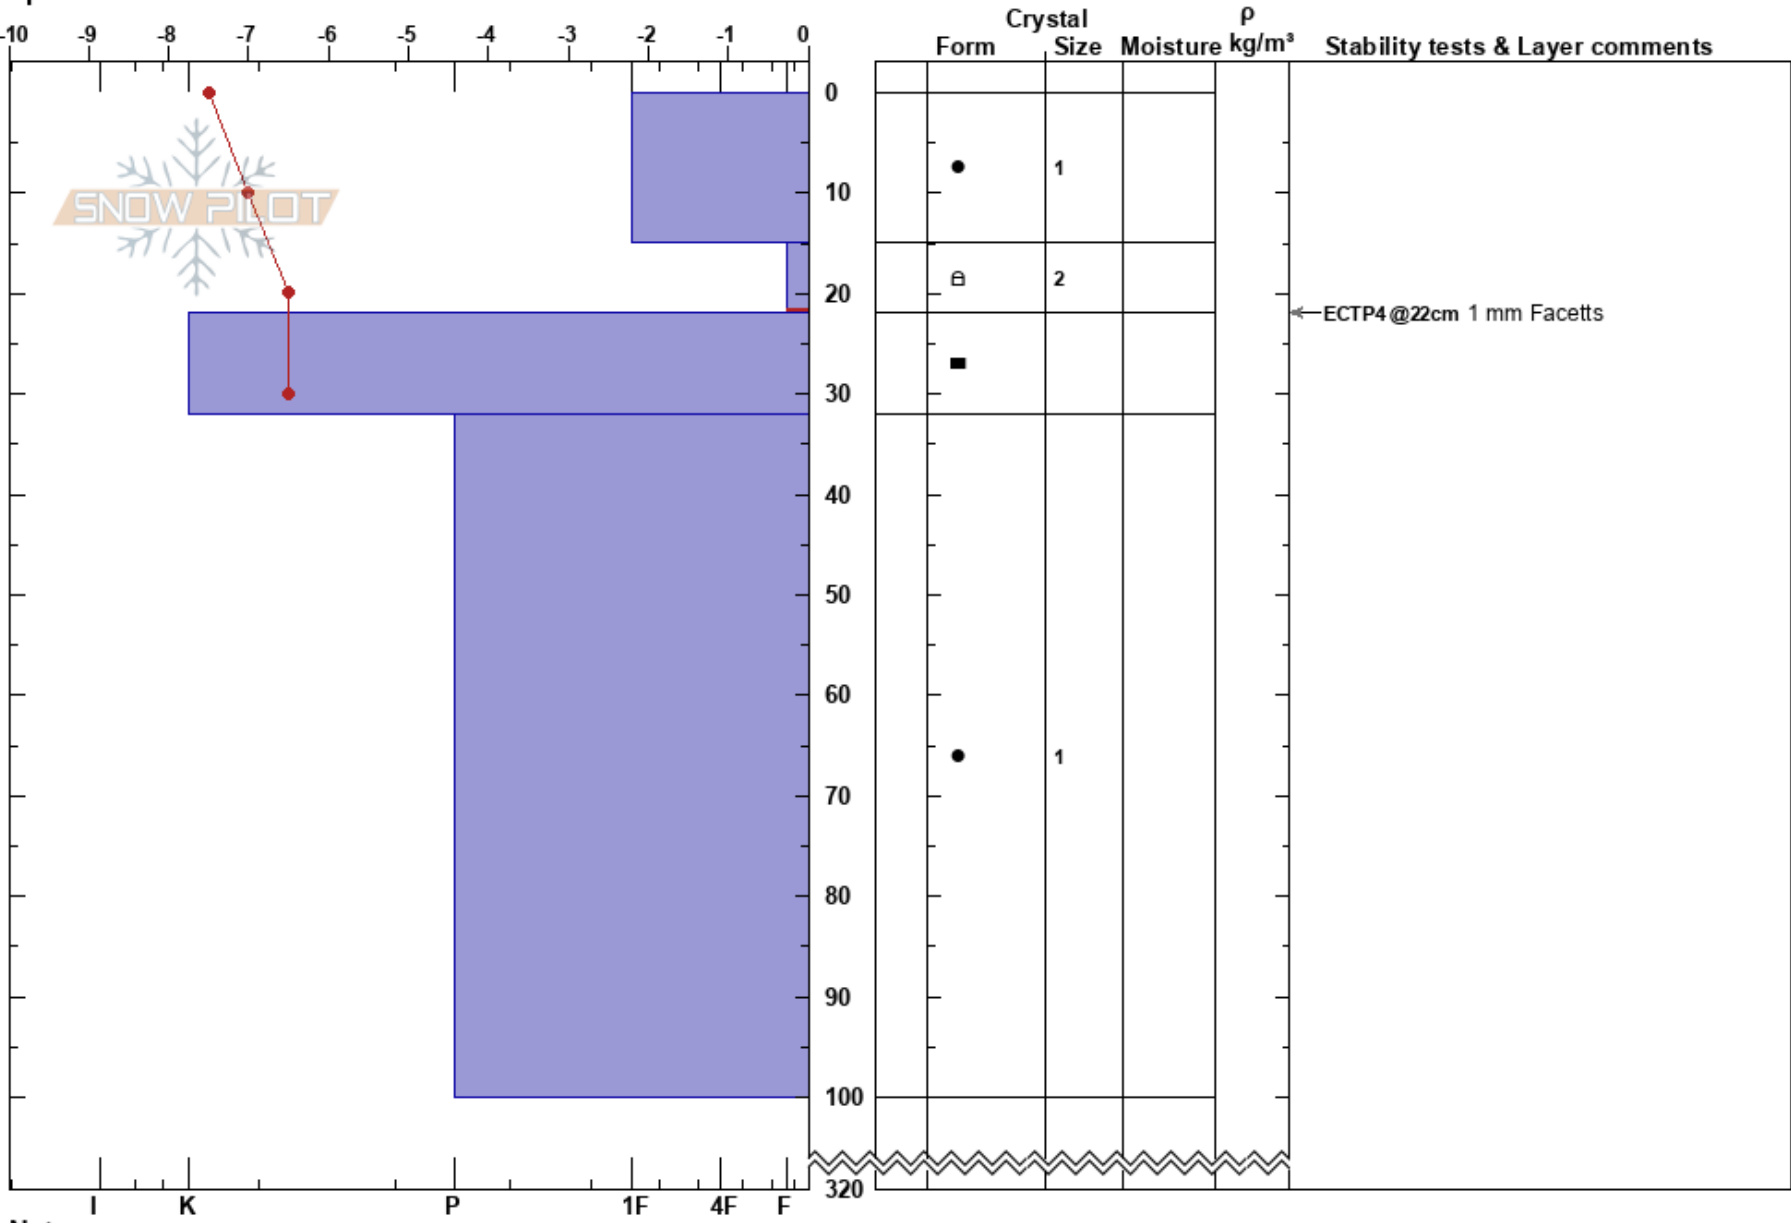

Nonstinden Norge
 Narvik
 Norway
 Elevation: 500 m
 Aspect: NW
 Specifics:

Robert Ungh
 01/04/2017 - 12:54
 Co-ord: 68.39088N, 17.29467E
 Slope Angle: 25°
 Wind Loading:

Stability: HS:320
 Air Temperature: -2°C PF:3 15-22cm:Problematic layer
 Sky Cover: FEW
 Precipitation: NO
 Wind: Calm