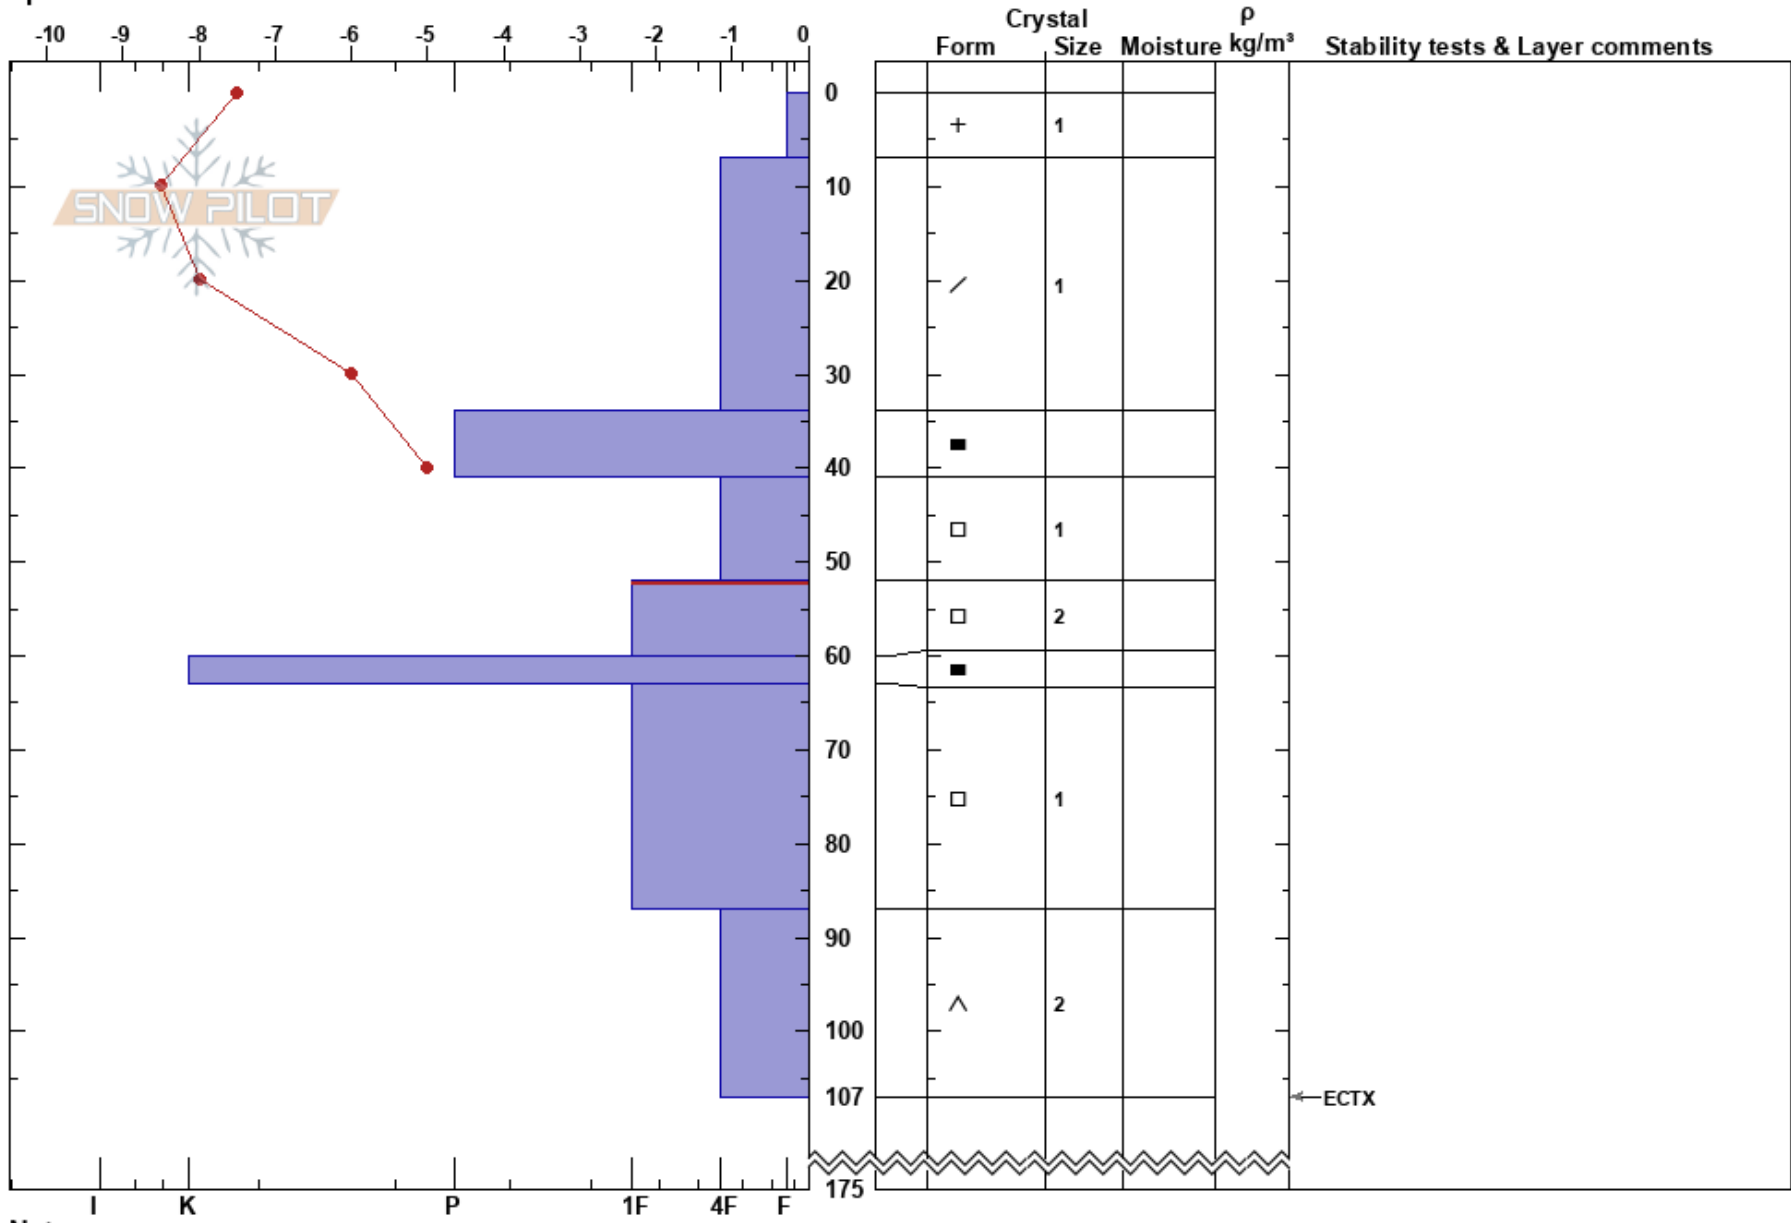

Spanstind Norge  
 Narvik  
 Norway  
 Elevation: 950 m  
 Aspect: S  
 Specifics:

Robert Ungh  
 31/03/2017 - 11:05  
 Co-ord: 68.41163N, 17.50797E  
 Slope Angle: 43°  
 Wind Loading:

Stability:  
 Air Temperature: -5°C  
 Sky Cover: BKN  
 Precipitation: NO  
 Wind: Calm

HS:175  
 PF:35  
 52-60cm: Problematic layer

Notes: