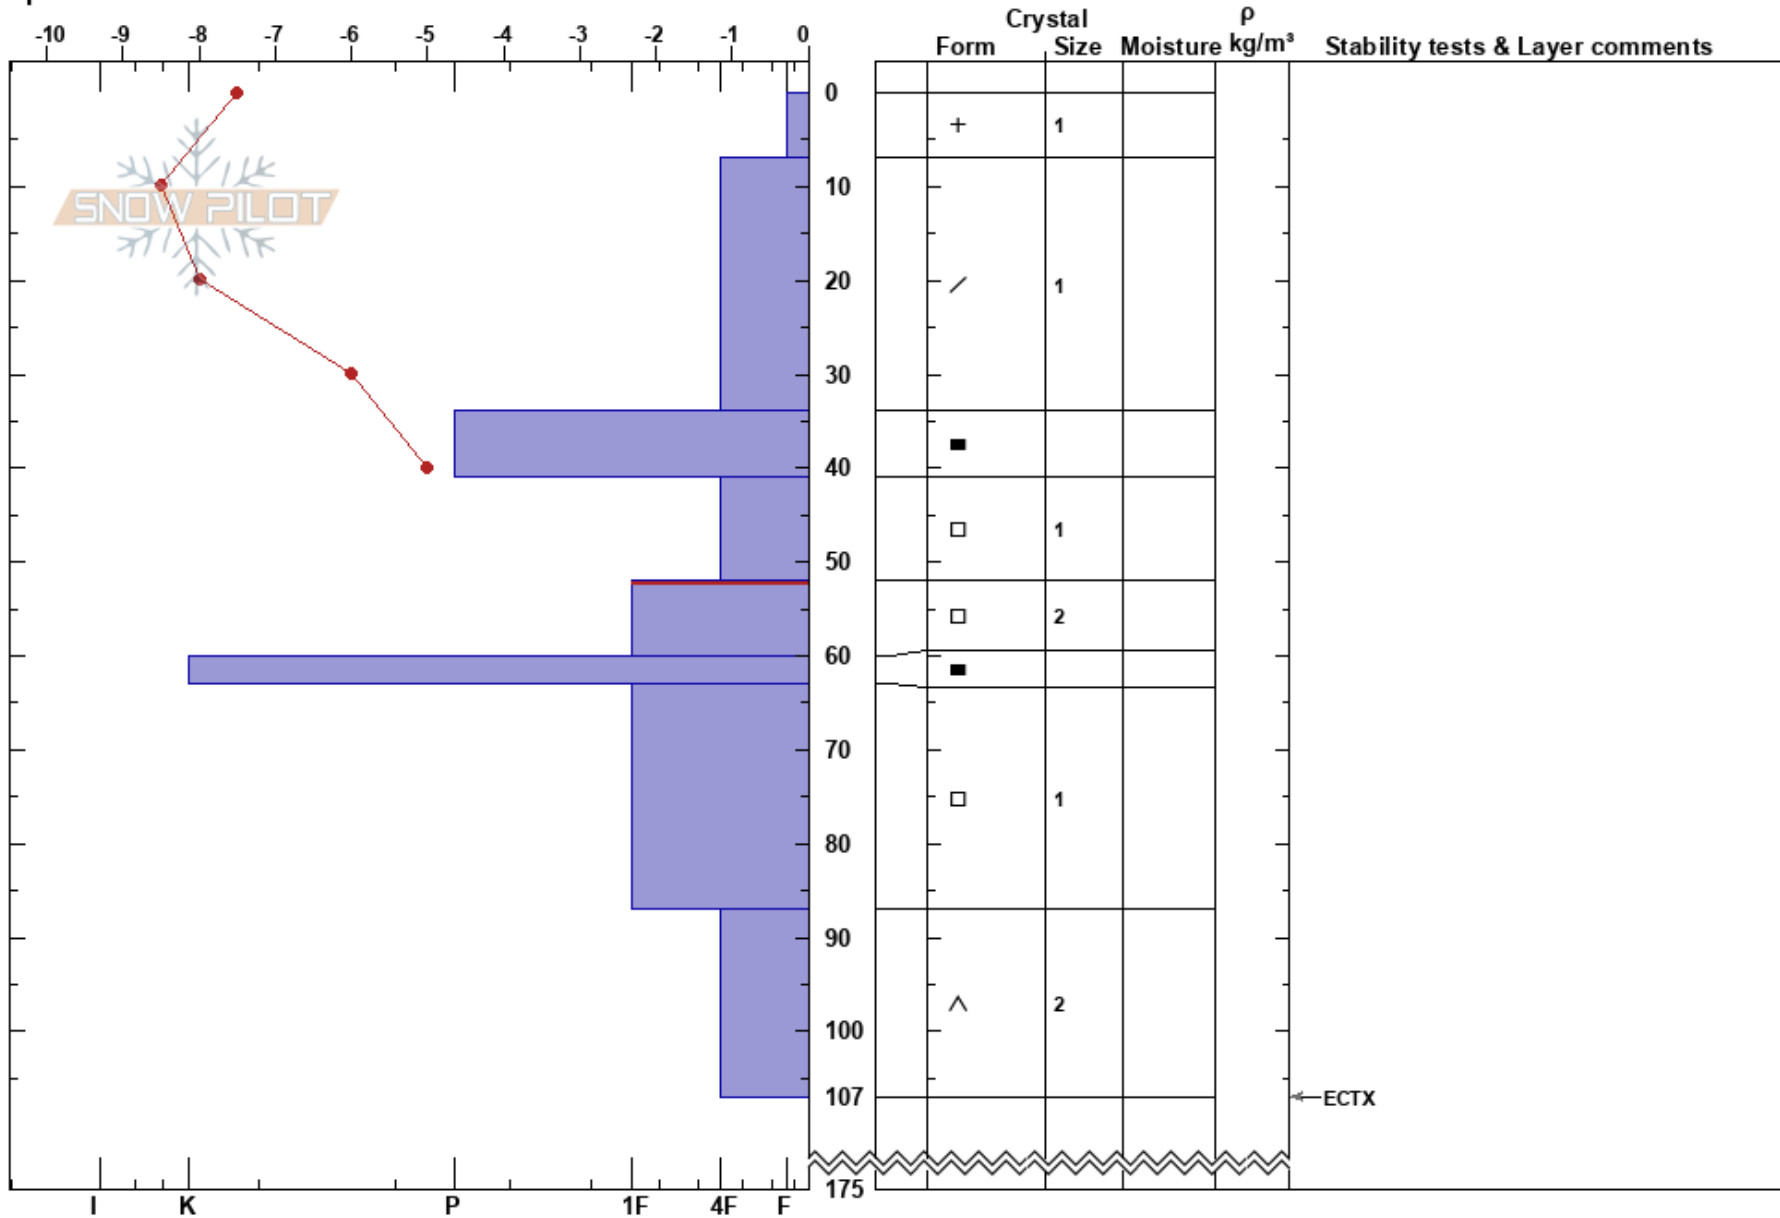

Spanstind Norge
 Narvik
 Norway
 Elevation: 950 m
 Aspect: S
 Specifics:

Robert Ungh
 31/03/2017 - 11:05
 Co-ord: 68.41163N, 17.50797E
 Slope Angle: 43°
 Wind Loading:

Stability:
 Air Temperature: -5°C
 Sky Cover: BKN
 Precipitation: NO
 Wind: Calm

HS:175
 PF:35 52-60cm:Problematic layer

Notes: