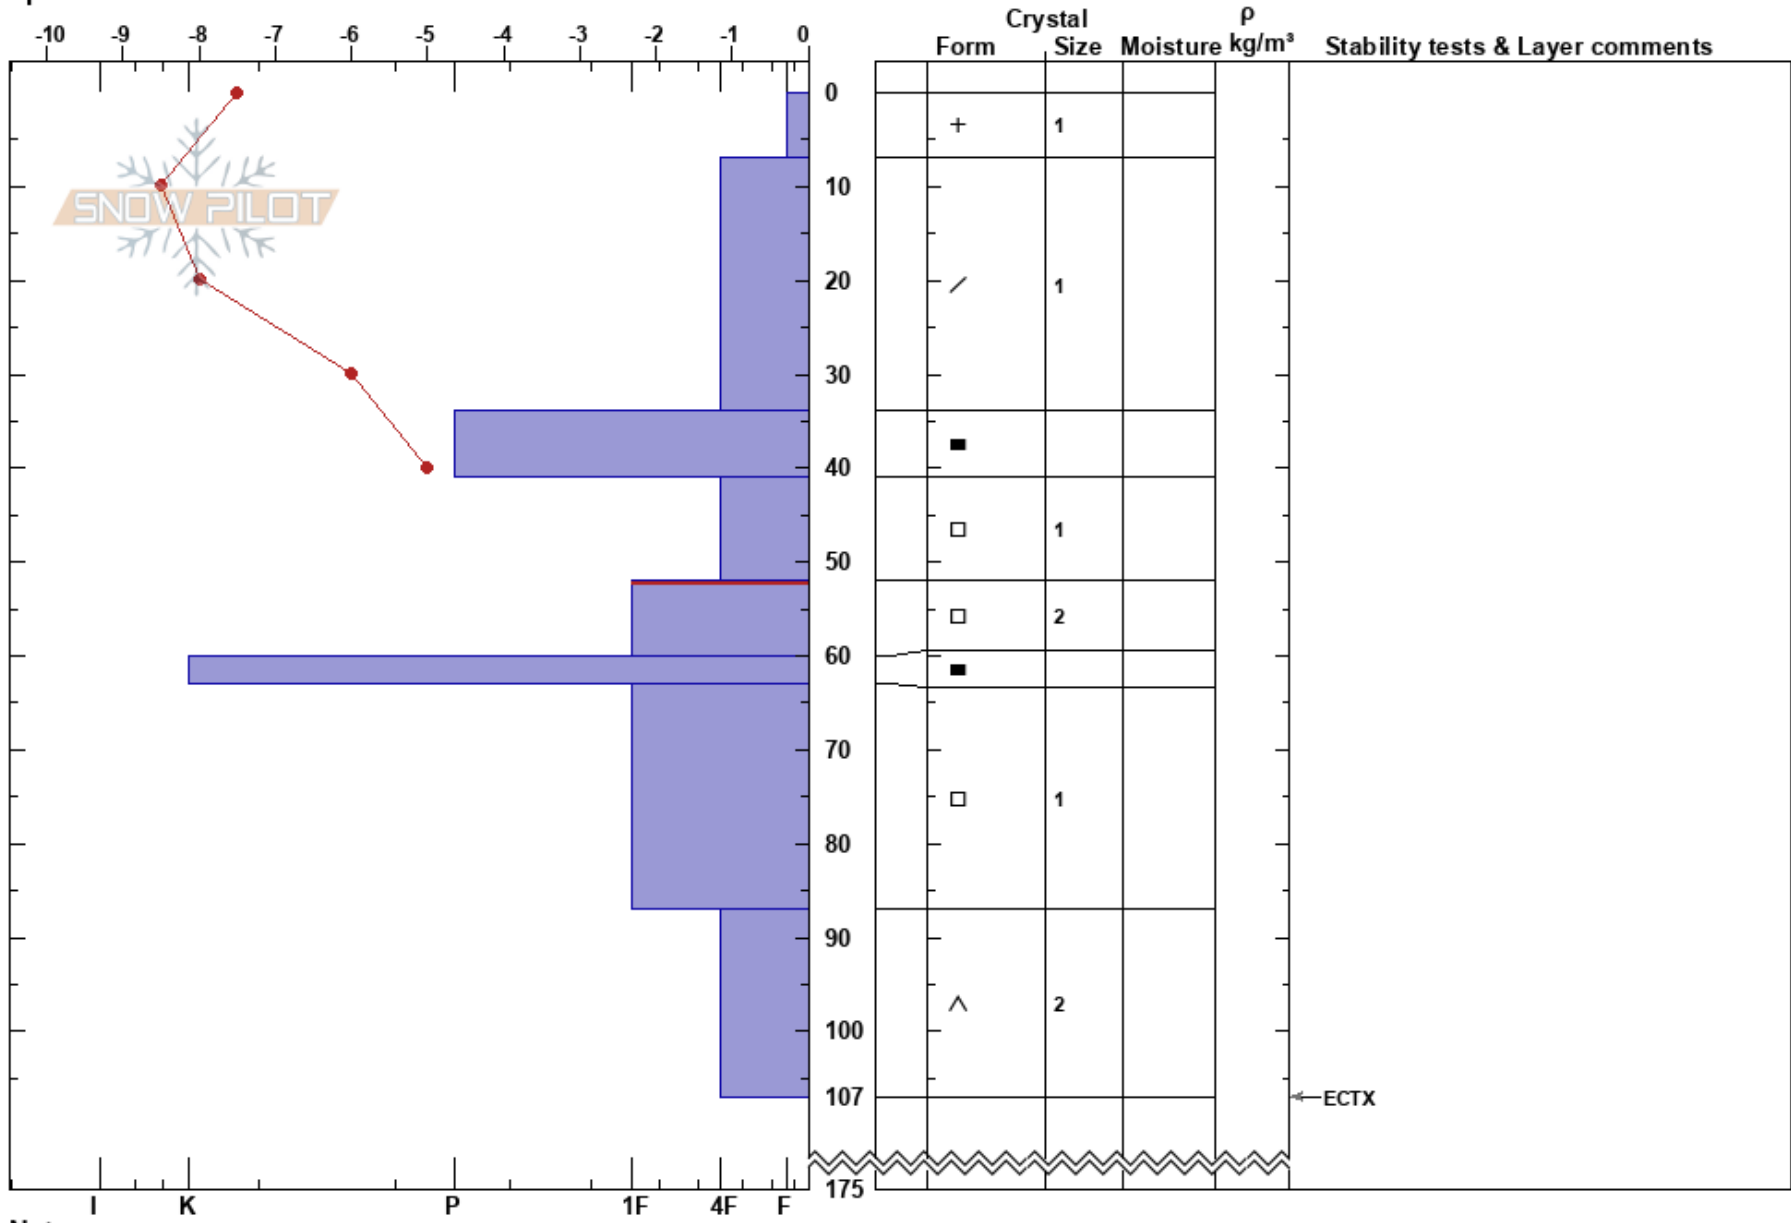

Spanstind Norge
 Narvik
 Norway
 Elevation: 950 m
 Aspect: S
 Specifics:

Robert Ungh
 31/03/2017 - 11:05
 Co-ord: 68.41163N, 17.50797E
 Slope Angle: 43°
 Wind Loading:

Stability:
 Air Temperature: -5°C
 Sky Cover: BKN
 Precipitation: NO
 Wind: Calm

HS:175
 Layer Notes:
 PF:35 52-60cm:Problematic layer

Notes: