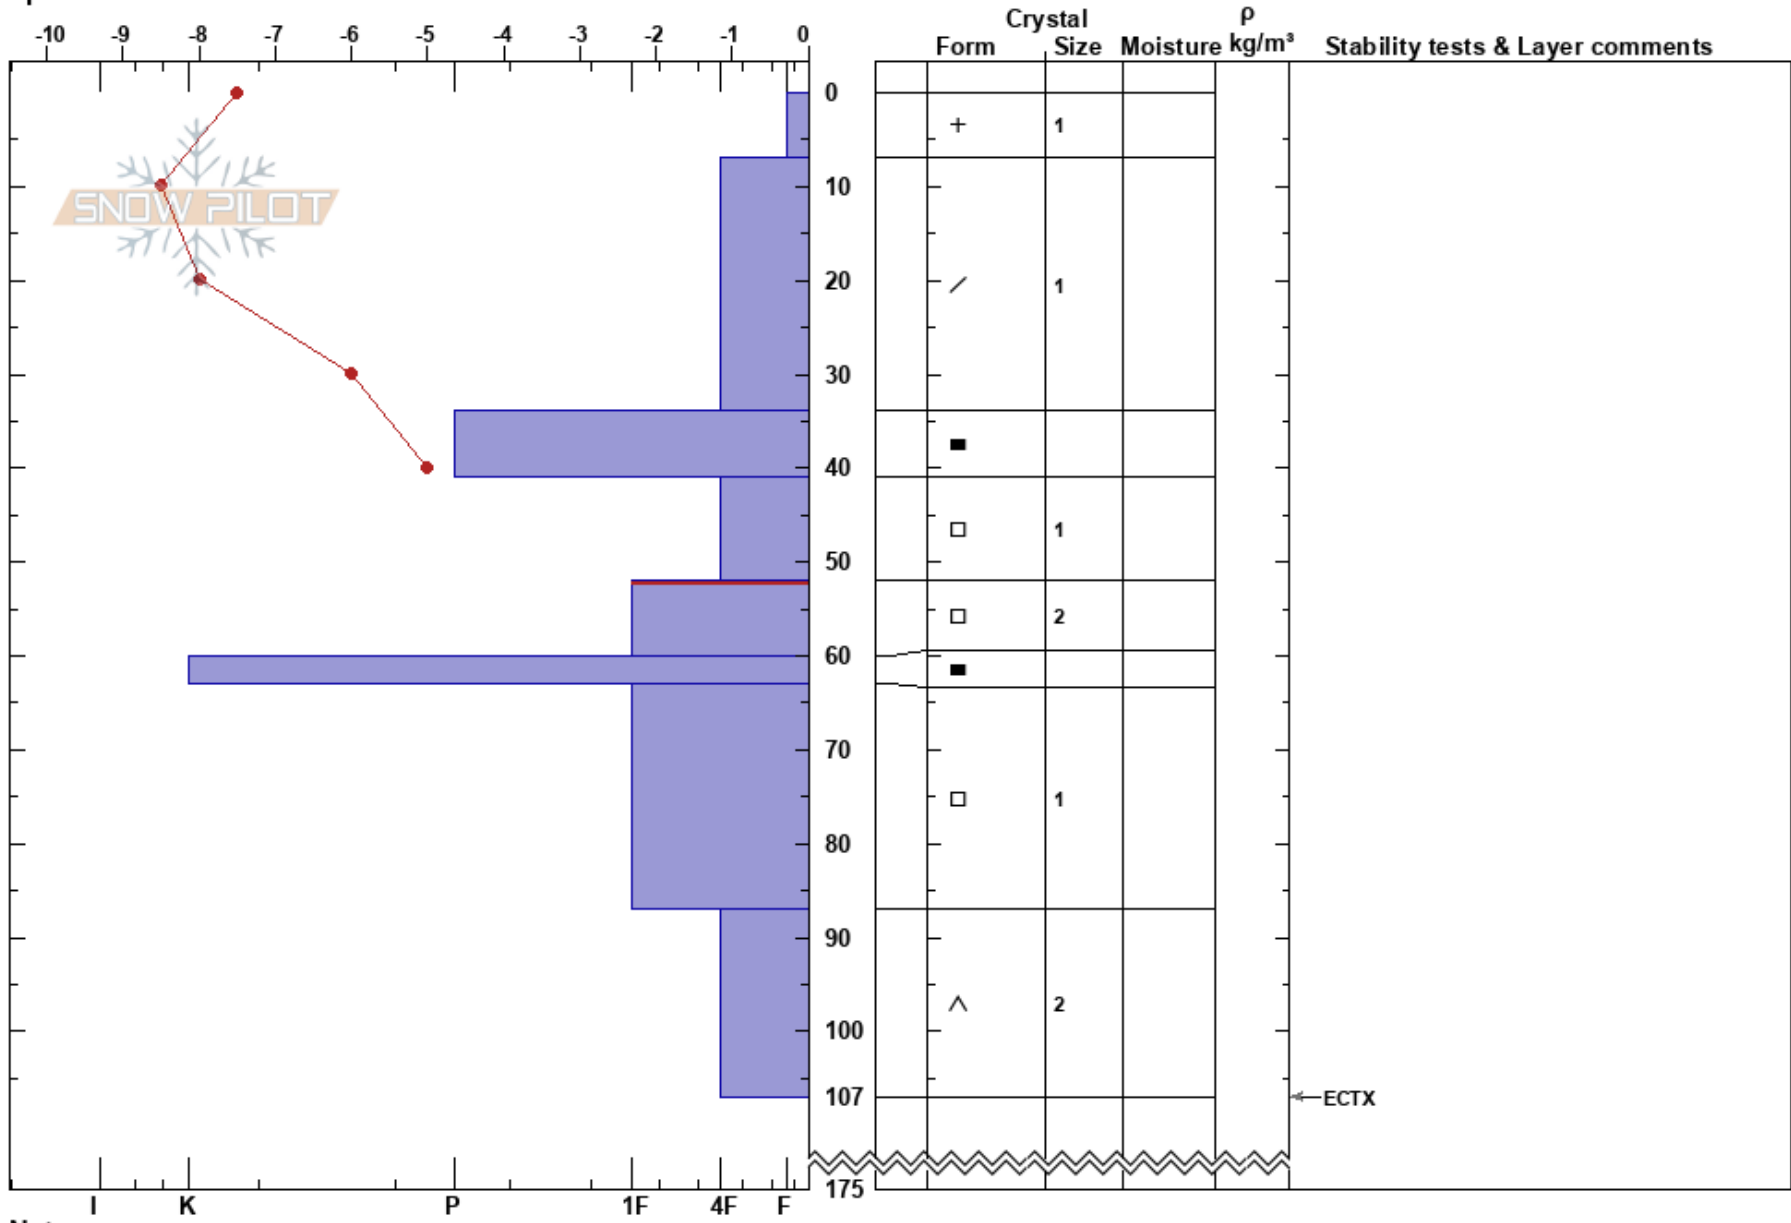

Spanstind Norge
 Narvik
 Norway
 Elevation: 950 m
 Aspect: S
 Specifics:

Robert Ungh
 31/03/2017 - 11:05
 Co-ord: 68.41163N, 17.50797E
 Slope Angle: 43°
 Wind Loading:

Stability:
 Air Temperature: -5°C
 Sky Cover: BKN
 Precipitation: NO
 Wind: Calm

HS:175
 PF:35
 52-60cm: Problematic layer

Notes: