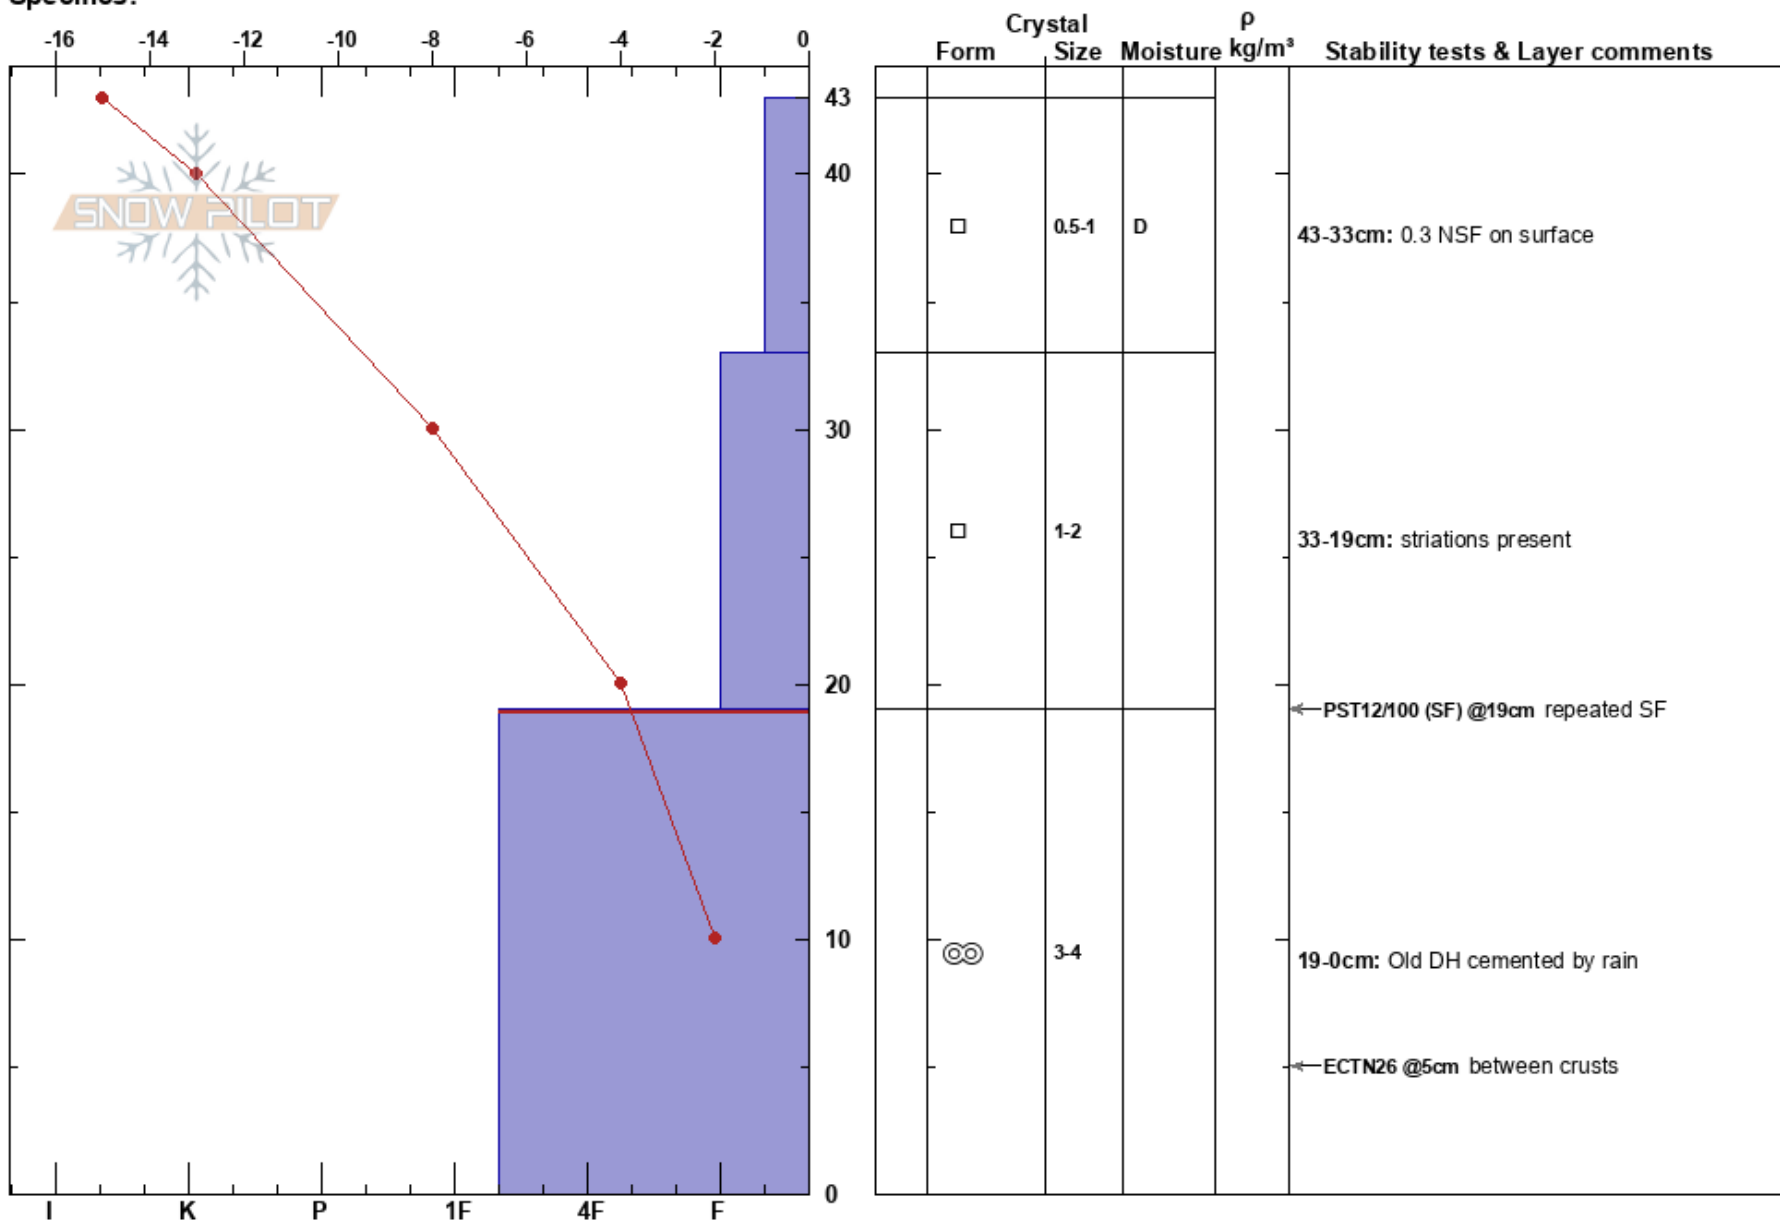

Portal
 Talkeetna Mountains
 AK
 Elevation: 3065 ft
 Aspect: 120°
 Specifics:

Don Sharaf
 11/19/2021 - 12:00pm
 Co-ord: 61.77521N, -149.41104W
 Slope Angle: 21°
 Wind Loading: no

Stability: **Air Temperature:** -16°C **HS:**43
Sky Cover: CLR **PF:**43
Precipitation: NO
Wind: Calm

Layer Notes:
 43-33cm: 0.3 NSF on surface
 33-19cm: striations present
 19-0cm: Old DH cemented by rain
 19-0cm: Problematic layer

Notes: Right side up snowpack. Shallow snowpack is progressively weakening through the high pressure to the point where natural facet sluffs are initiating off of exposed rocks. Basal crust is supportable in some areas - in some areas two crusts separated by well developed facets. No significant wind transport in recent two weeks - no slab present.