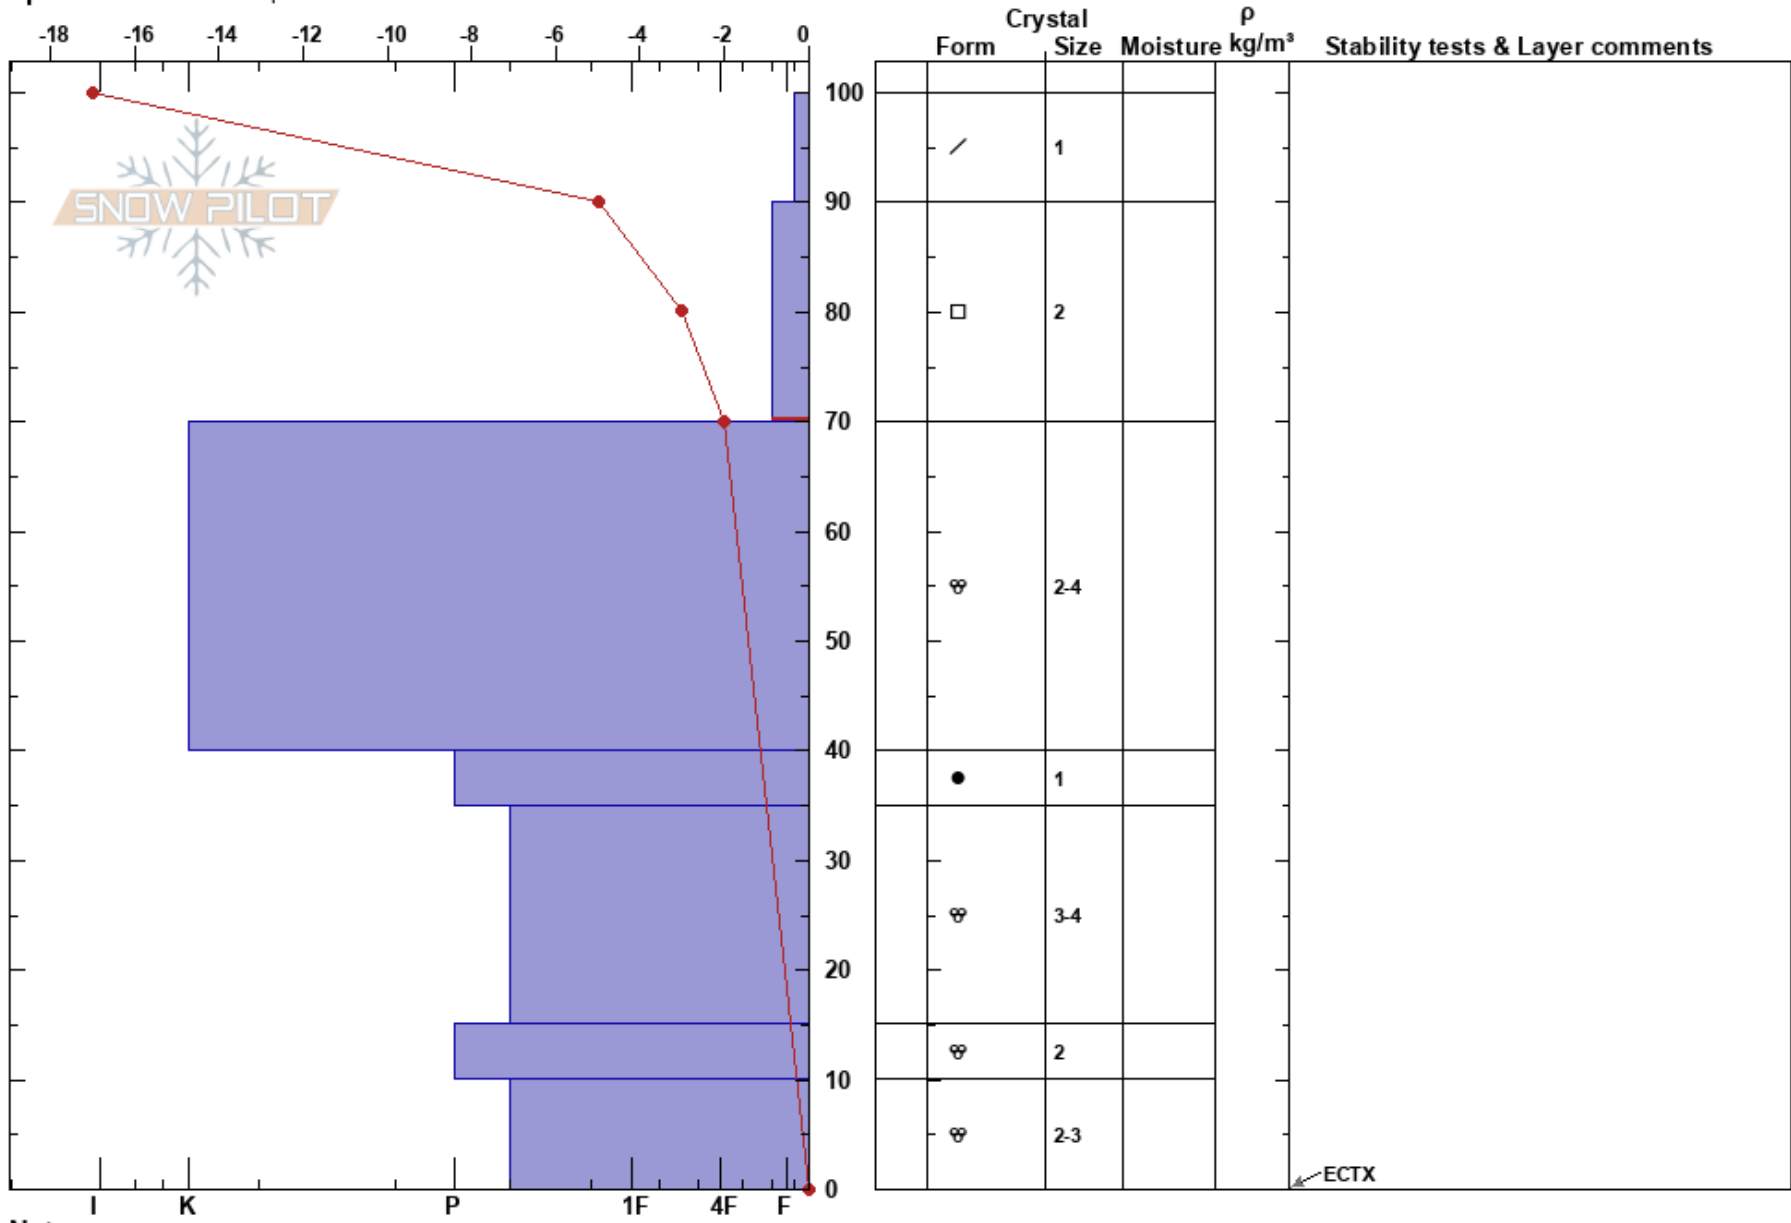

Lower Raggedtop
 Chugach Range
 AK
 Elevation: 2400 ft
 Aspect: 45°
 Specifics: We skied slope

Tully Ward-Hamer
 11/17/2021 - 2:00pm
 Co-ord: 61.02141N, -149.10576W
 Slope Angle: 24°
 Wind Loading: yes

Stability: Good HS:100
 Air Temperature: -19°C PF:25 90-70cm:Problematic layer
 Sky Cover: FEW PS:15
 Precipitation: NO
 Wind: N Moderate

Notes: Shovel Tilt moderate, clean fracture on interface at 90cm.