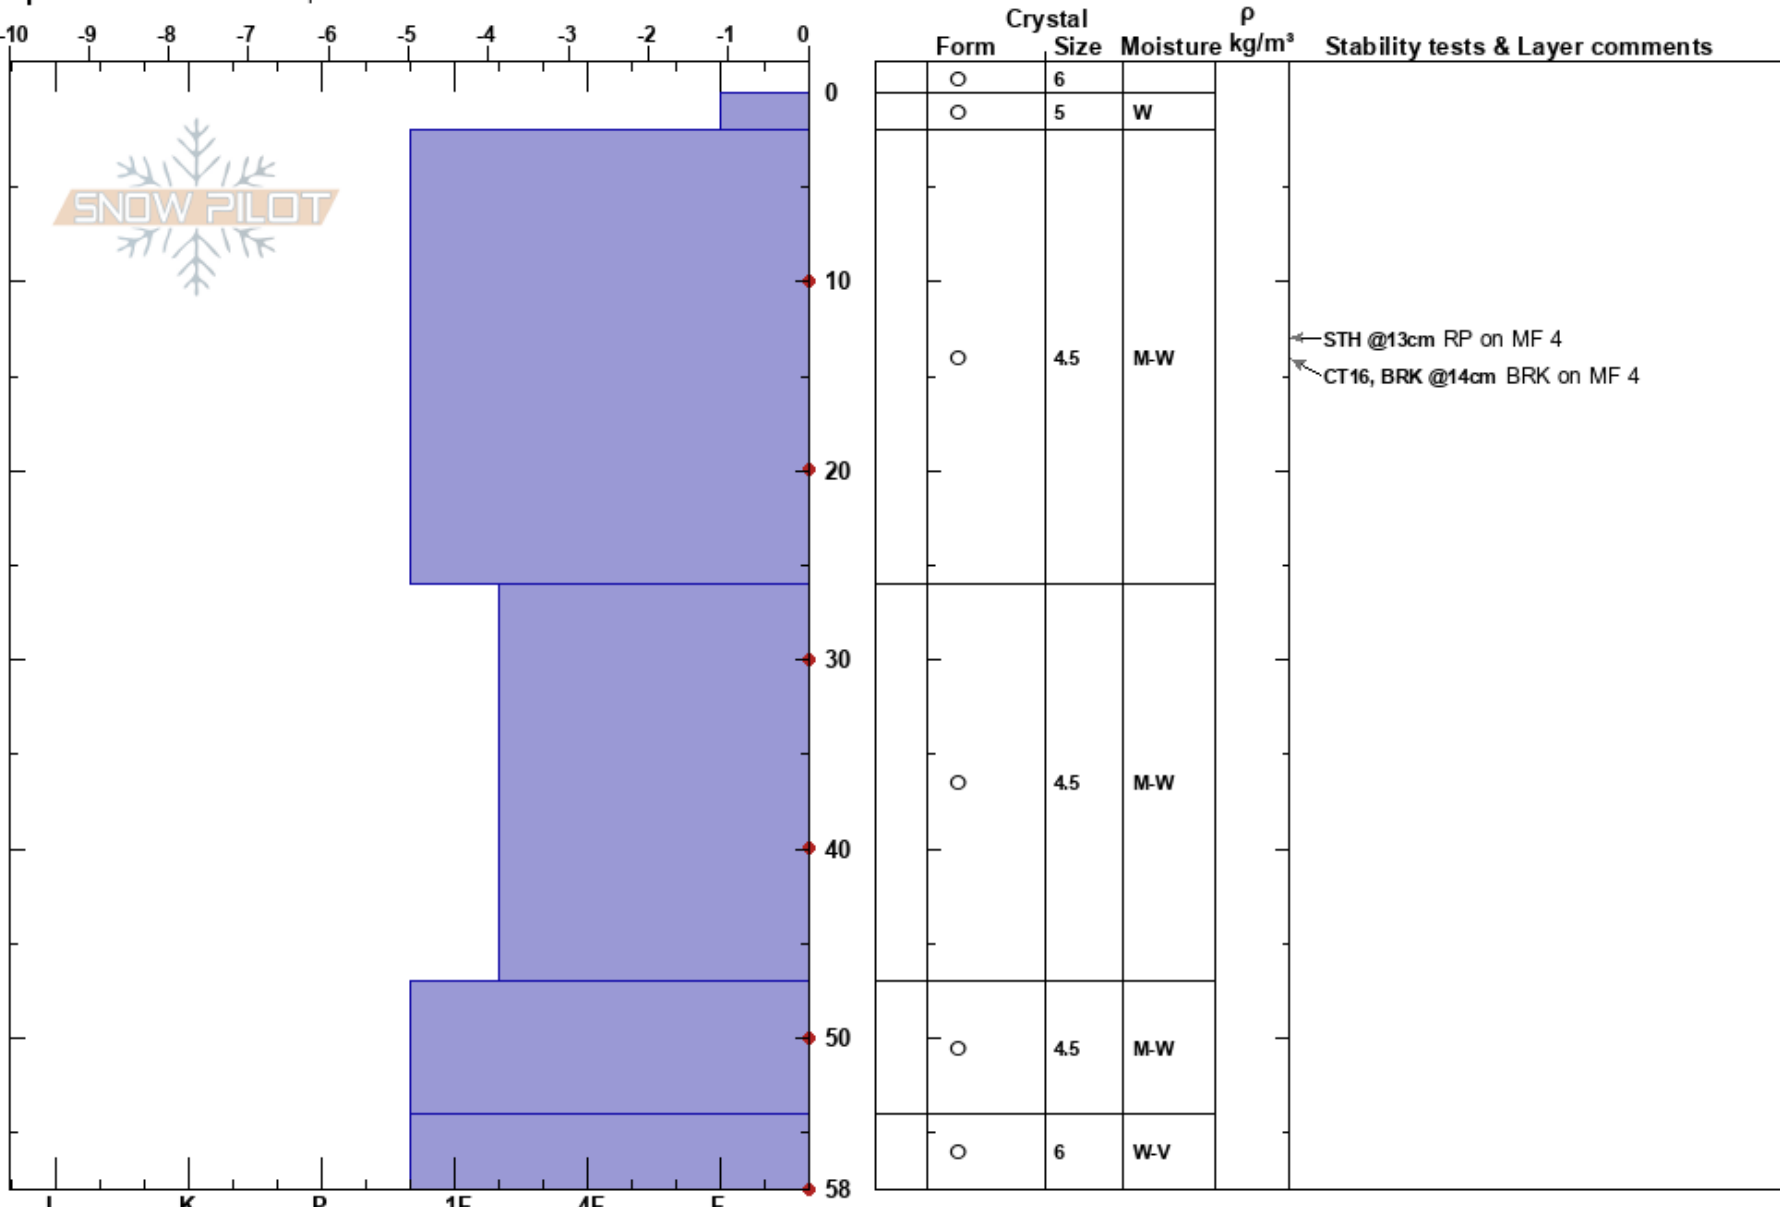

Little Dipper - Rzrbck

Mountain Safety Collective

28/08/2021 - 15:49

Stability: Very Good

HS:58

Layer Notes:

Air Temperature: 5°C

PF:10

26-47cm: Problematic layer

Australia

Co-ord:

Sky Cover: SCT

Elevation: 1706 m

Slope Angle: 24°

Precipitation: NO

Aspect: E

Wind Loading:

Wind: Calm

Specifics: Ski tracks on slope

Notes: Open face under convexity. Evidence of cornice collapse noted along Razorback (not necessarily from today)