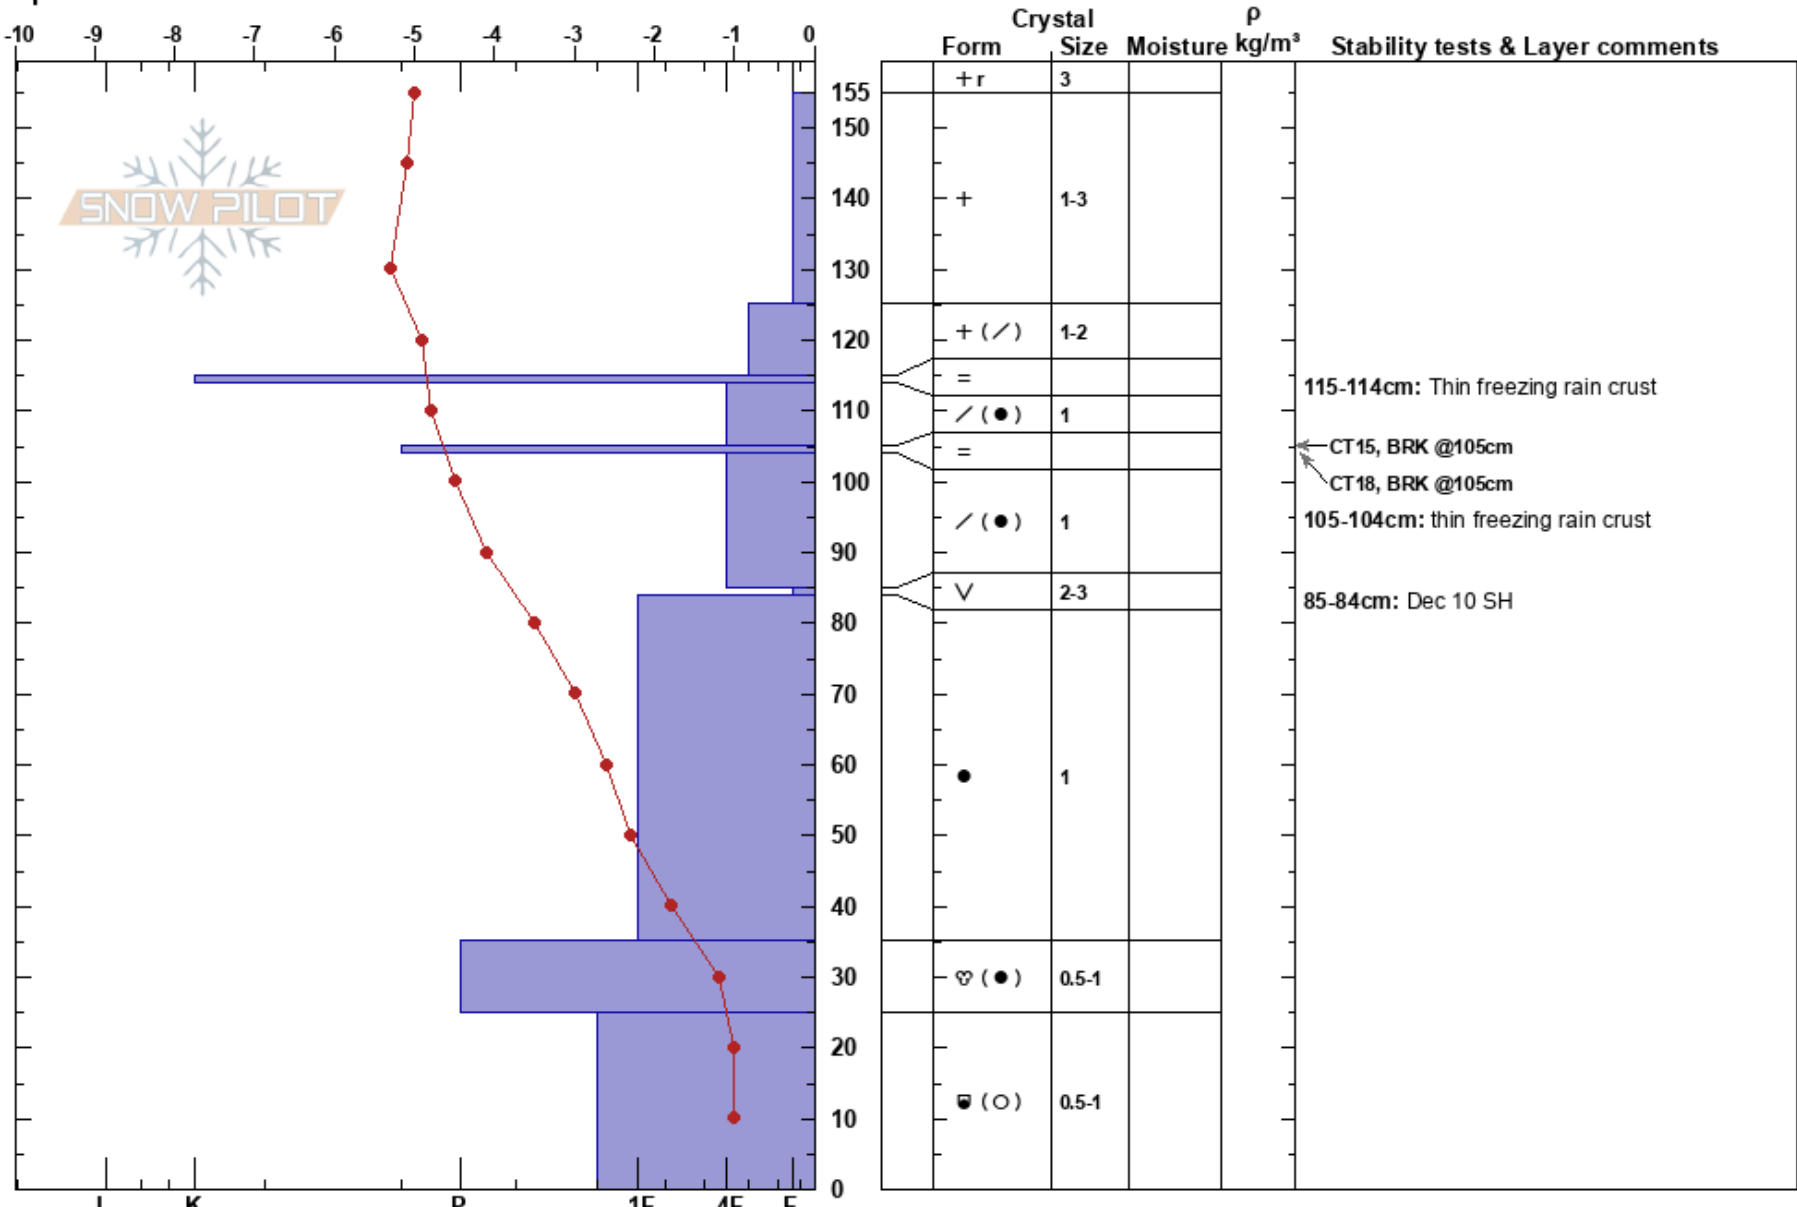

Outer Limits Full  
 Monashee  
 BC  
 Elevation: 1875 m  
 Aspect: NE  
 Specifics:

Oscar Haley  
 20/12/2018 - 10:20  
 Co-ord:  
 Slope Angle: 34°  
 Wind Loading:

Stability:  
 Air Temperature: -5°C  
 Sky Cover: X  
 Precipitation: S1  
 Wind: SW Light Breeze

HS:155  
 PF:75  
 Layer Notes:  
 115-114cm: Thin freezing rain crust  
 105-104cm: thin freezing rain crust  
 85-84cm: Dec 10 SH

Notes: Site Characteristic: Top of open glade