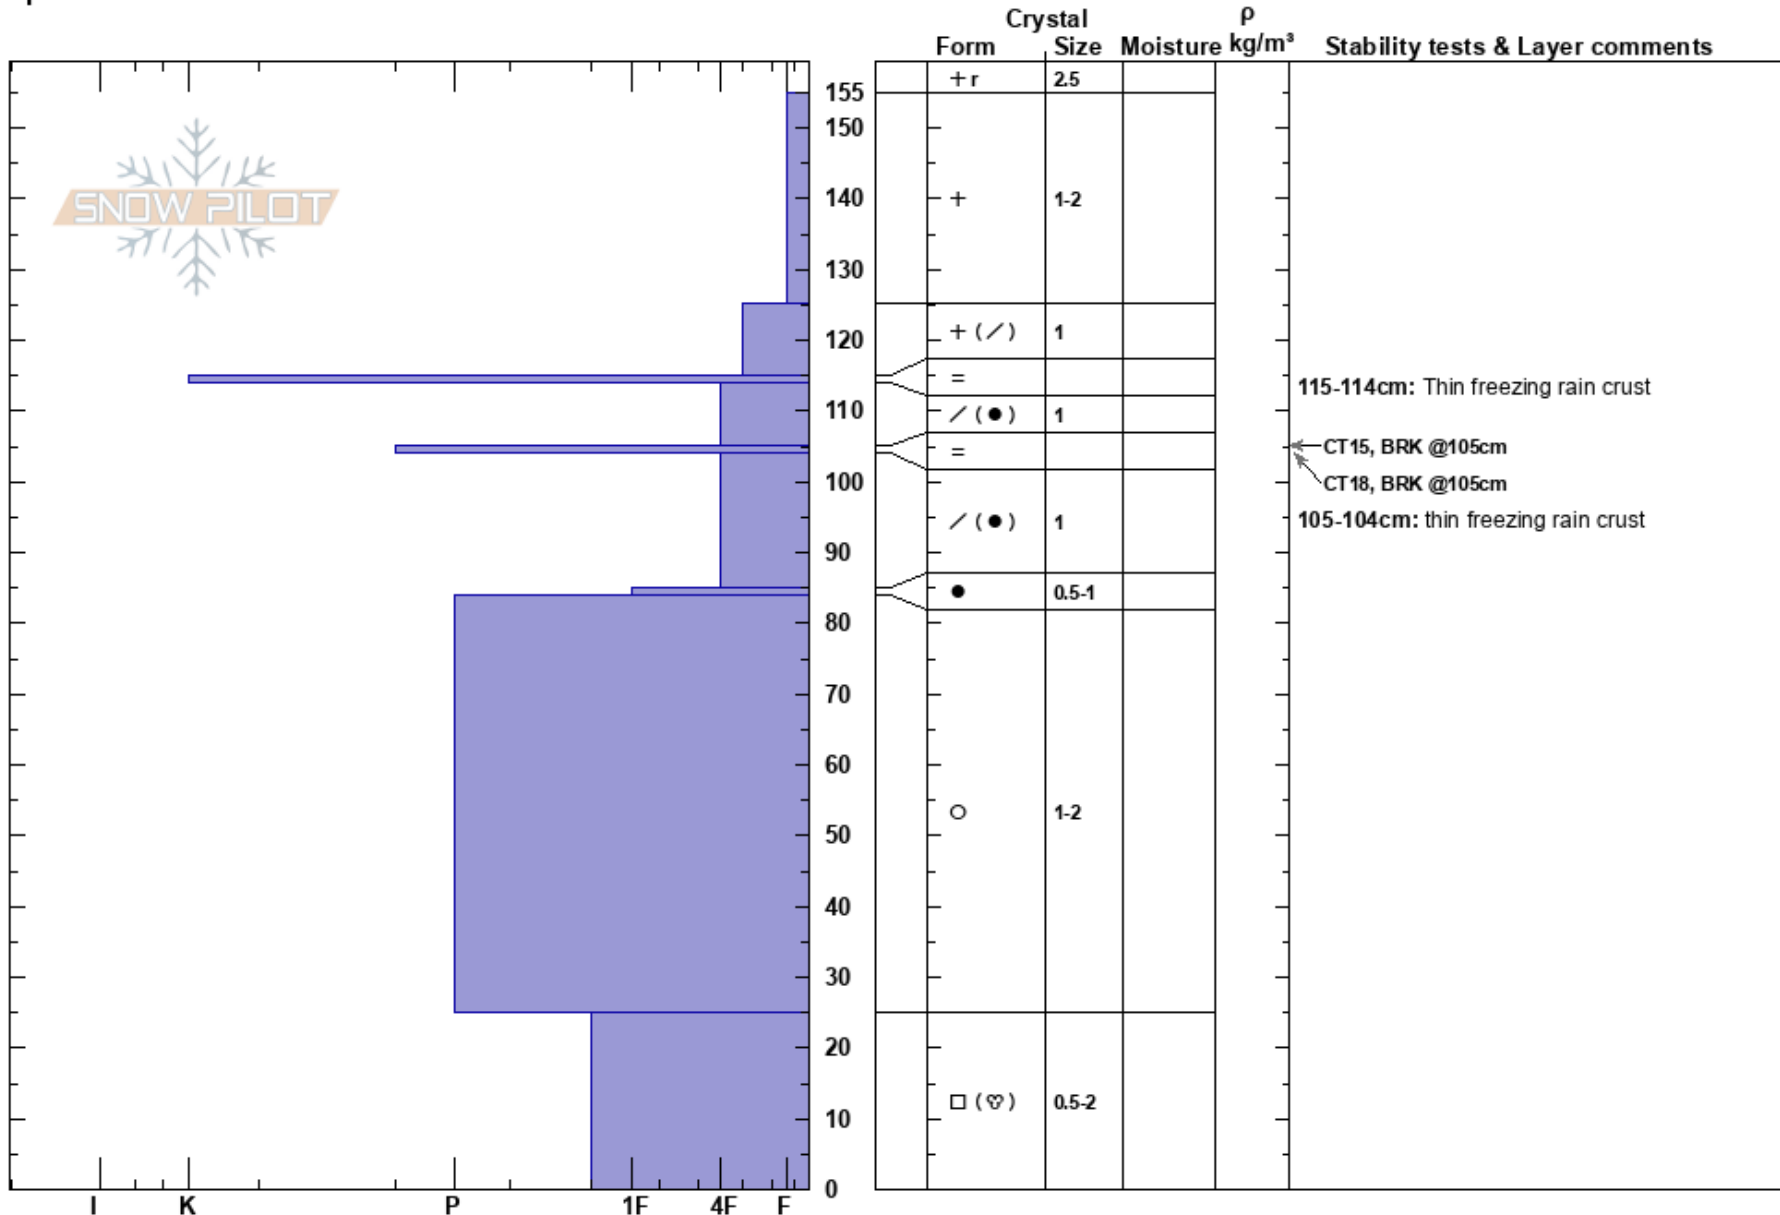

Outer Limits Full  
 Monashee  
 BC  
 Elevation: 1875 m  
 Aspect: NE  
 Specifics:

Oscar Haley  
 20/12/2018 - 10:20  
 Co-ord:  
 Slope Angle: 34°  
 Wind Loading:

Stability:  
 Air Temperature: -5°C  
 Sky Cover: X  
 Precipitation: S1  
 Wind: SW Light Breeze

HS:155  
 PF:75  
 115-114cm: Thin freezing rain crust  
 105-104cm: thin freezing rain crust

Notes: Site Characteristic: Top of open glade