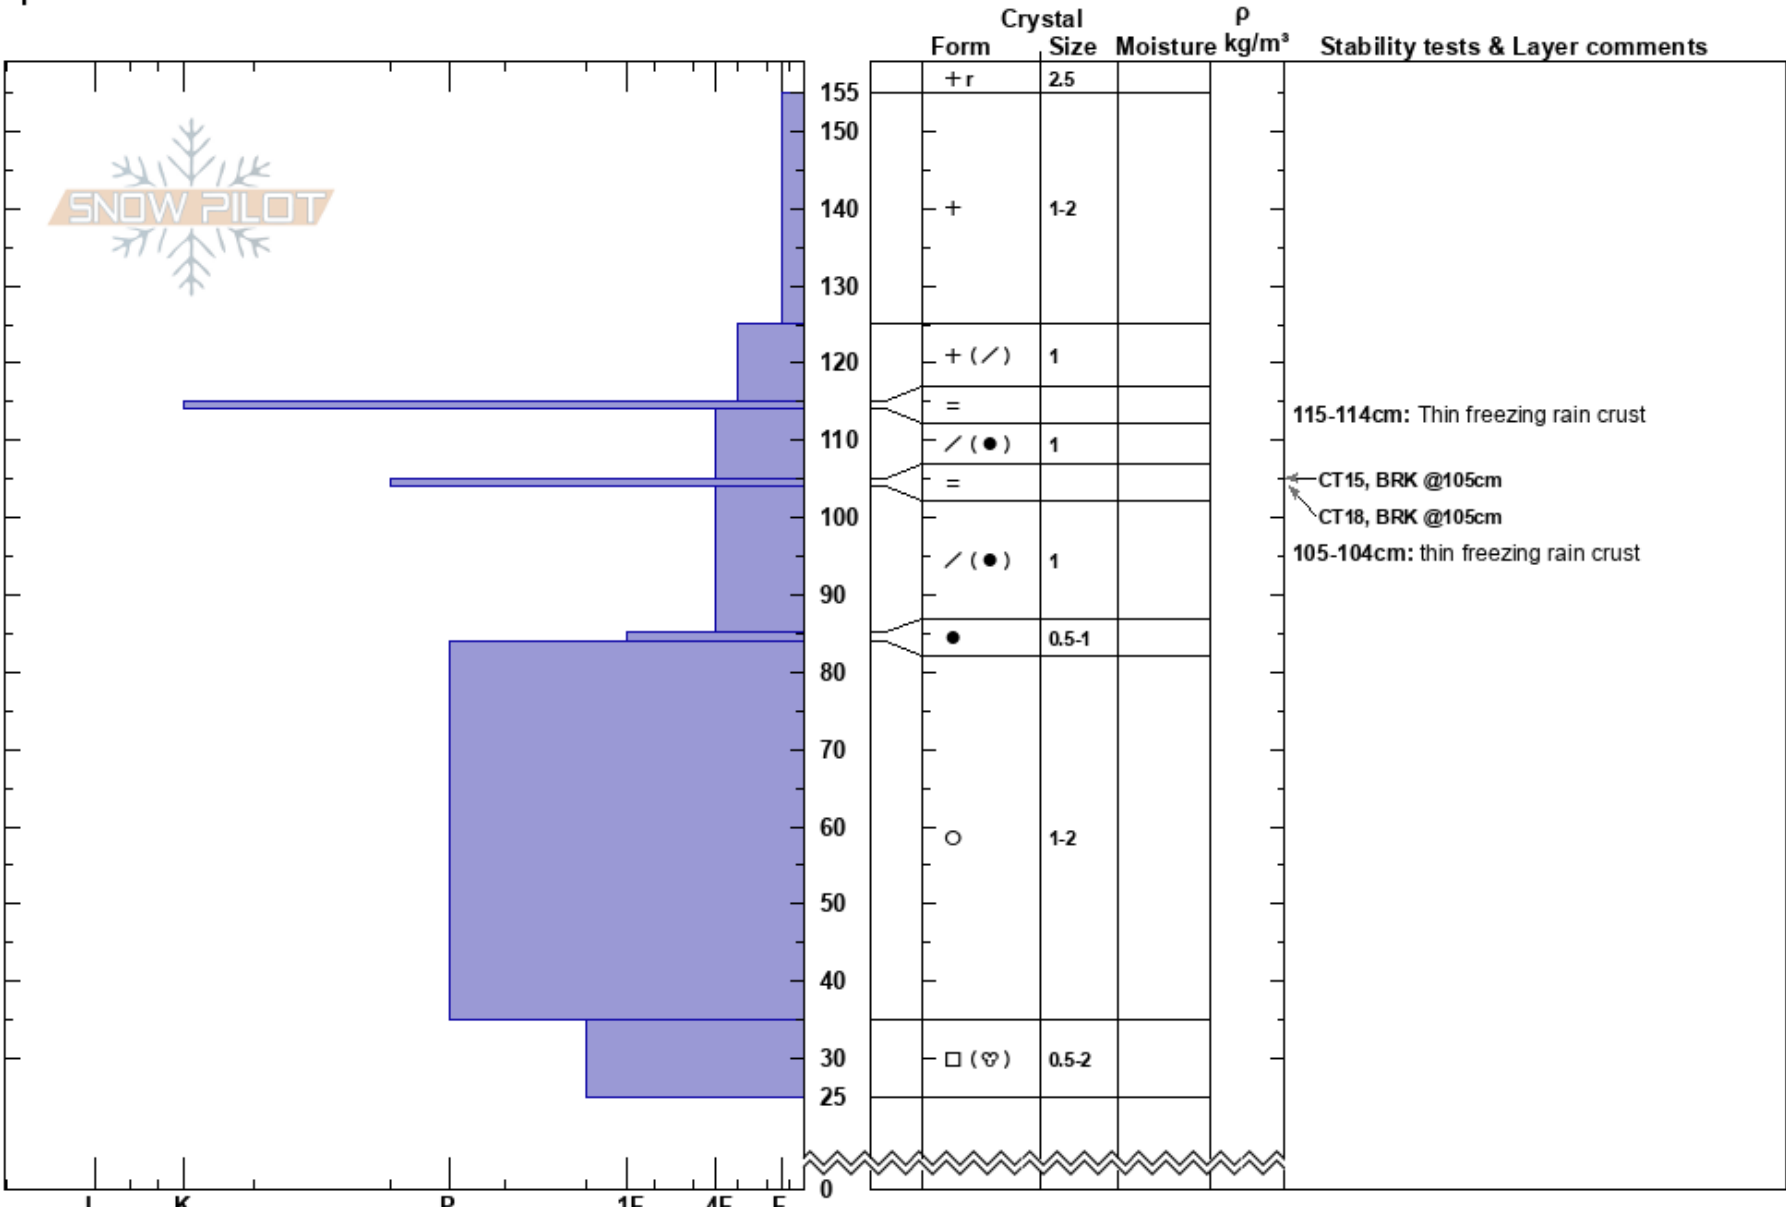

Outer Limits Full  
 Monashee  
 BC  
 Elevation: 1875 m  
 Aspect: NE  
 Specifics:

Oscar Haley  
 20/12/2018 - 10:20  
 Co-ord:  
 Slope Angle: 34°  
 Wind Loading:

Stability:  
 Air Temperature: -5°C  
 Sky Cover: X  
 Precipitation: S1  
 Wind: SW Light Breeze

HS:155  
 PF:75  
 115-114cm: Thin freezing rain crust  
 105-104cm: thin freezing rain crust

Notes: Site Characteristic: Top of open glade