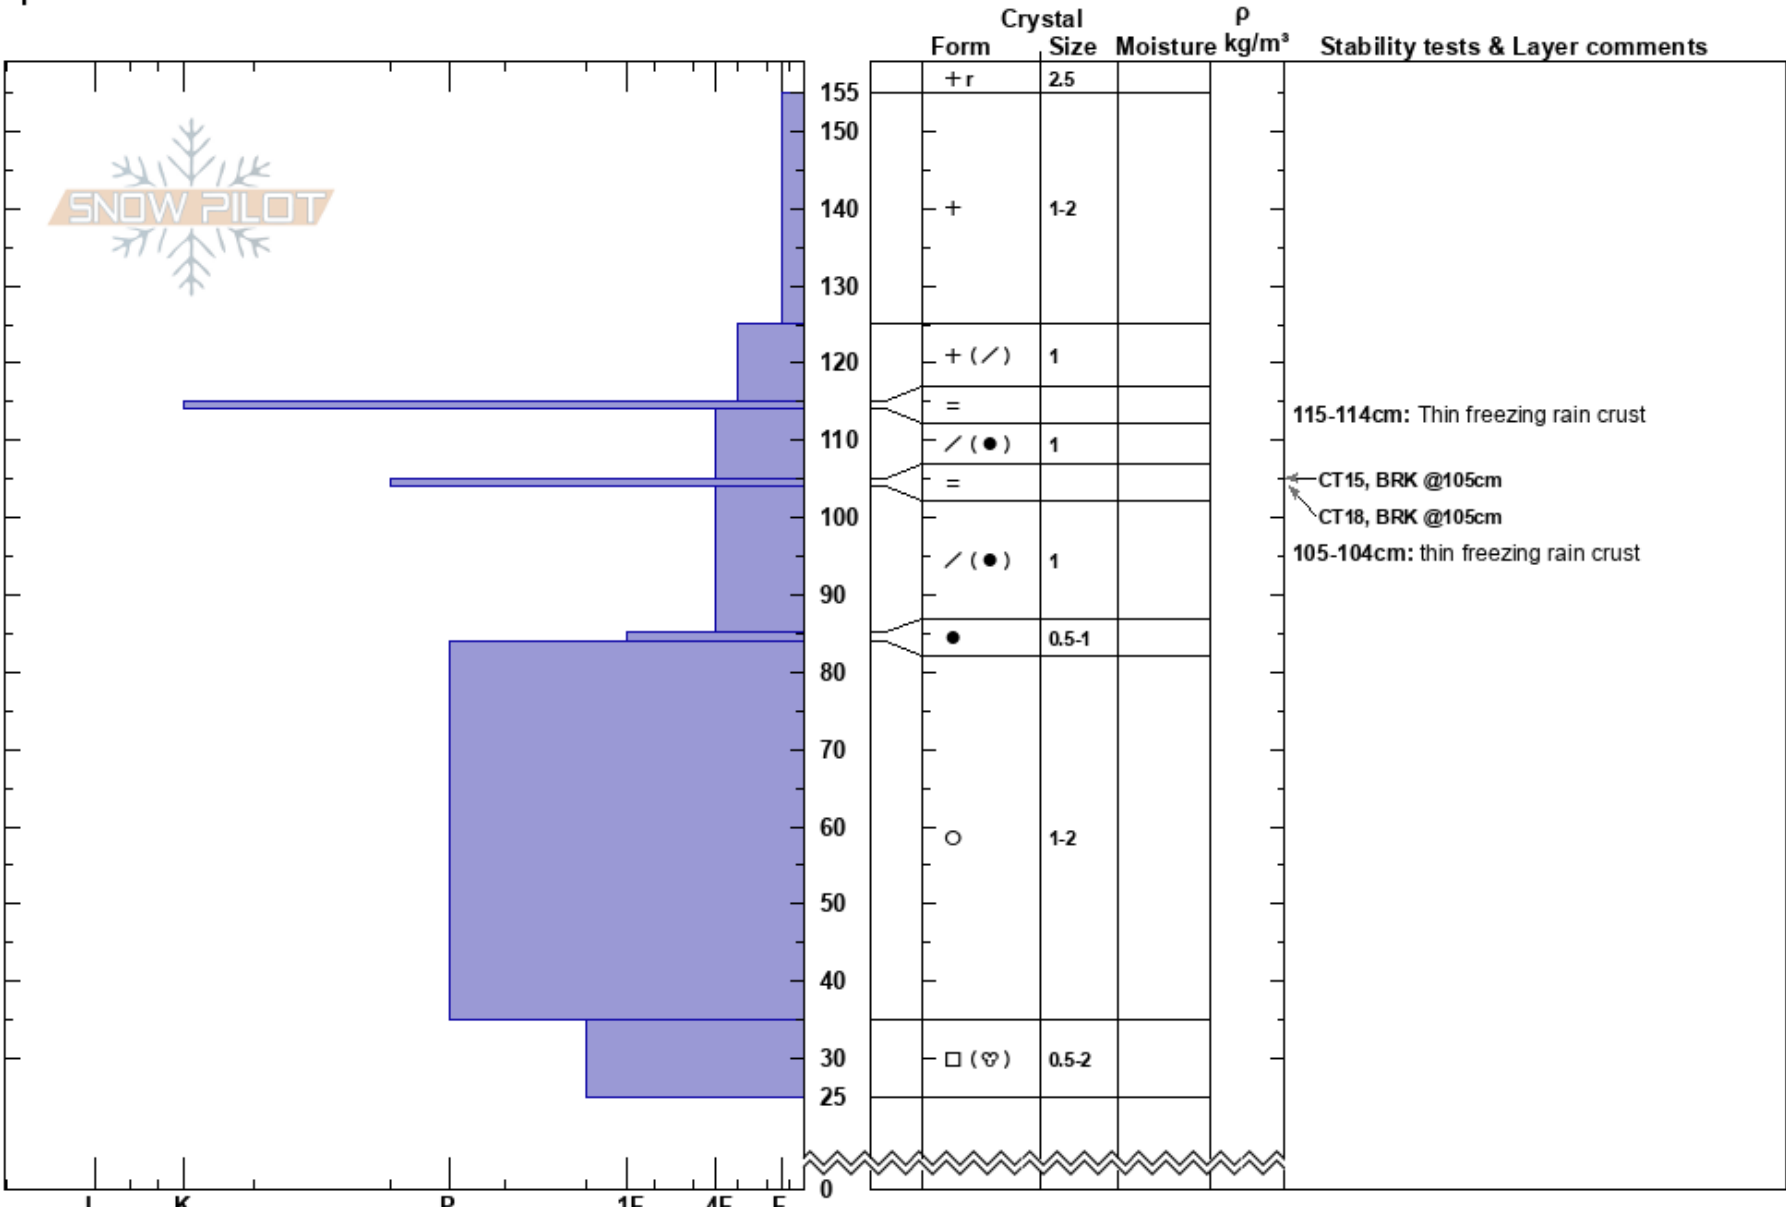

Outer Limits Full
 Monashee
 BC
 Elevation: 1875 m
 Aspect: NE
 Specifics:

Oscar Haley
 20/12/2018 - 10:20
 Co-ord:
 Slope Angle: 34°
 Wind Loading:

Stability:
 Air Temperature: -5°C
 Sky Cover: X
 Precipitation: S1
 Wind: SW Light Breeze

HS:155
 PF:75
 115-114cm: Thin freezing rain crust
 105-104cm: thin freezing rain crust

Notes: Site Characteristic: Top of open glade