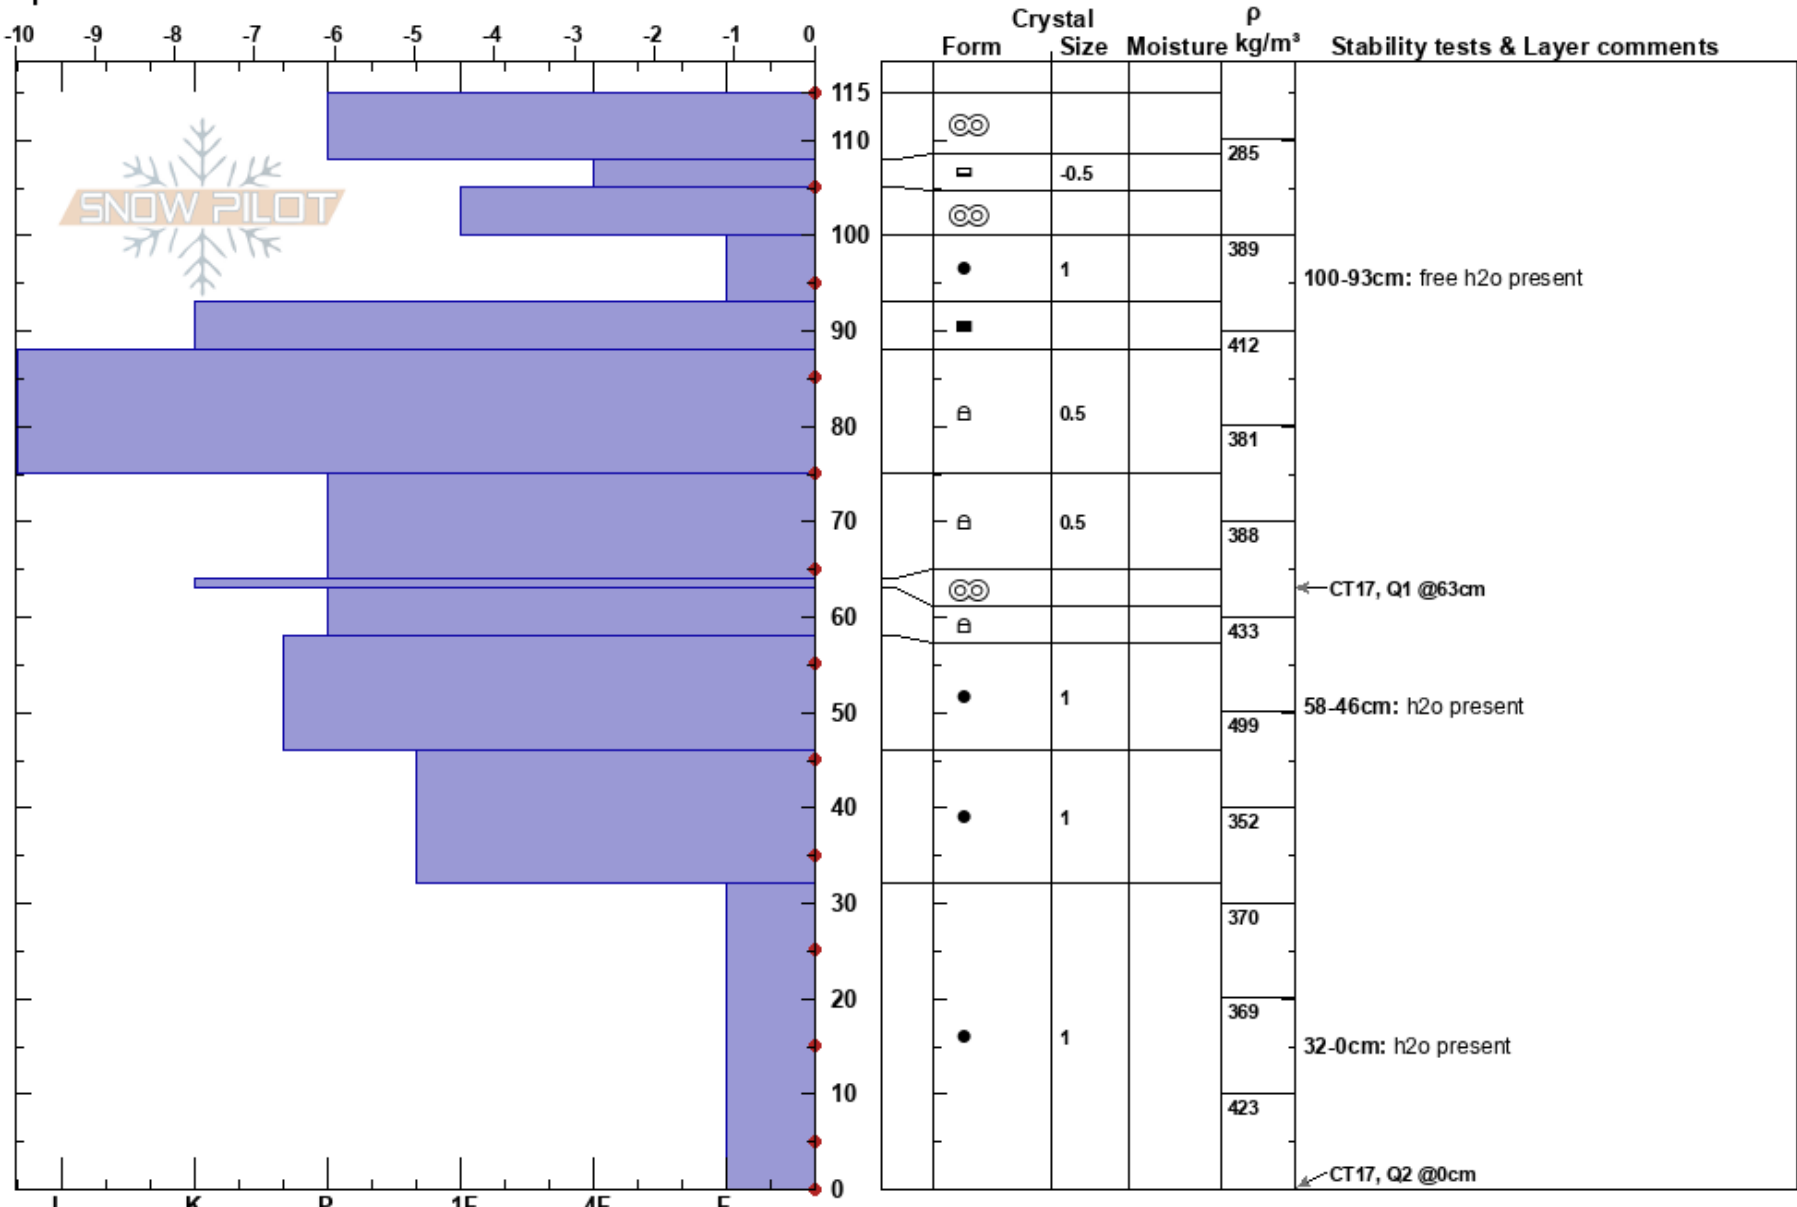

Snowpit 7
 Wasatch Range
 UT
 Elevation: 2760 m
 Aspect: 150°
 Specifics:

Angelina Galvan
 03/29/2021 - 10:15am
 Co-ord: 40.61726N, -111.57000W
 Slope Angle: 15°
 Wind Loading: no

Stability:
 Air Temperature: 3°C
 Sky Cover: SCT
 Precipitation: NO
 Wind: W Moderate

HS:115
 Layer Notes:
 100-93cm: free h2o present
 58-46cm: h2o present
 32-0cm: h2o present

Notes: SWE: 39.9 cm