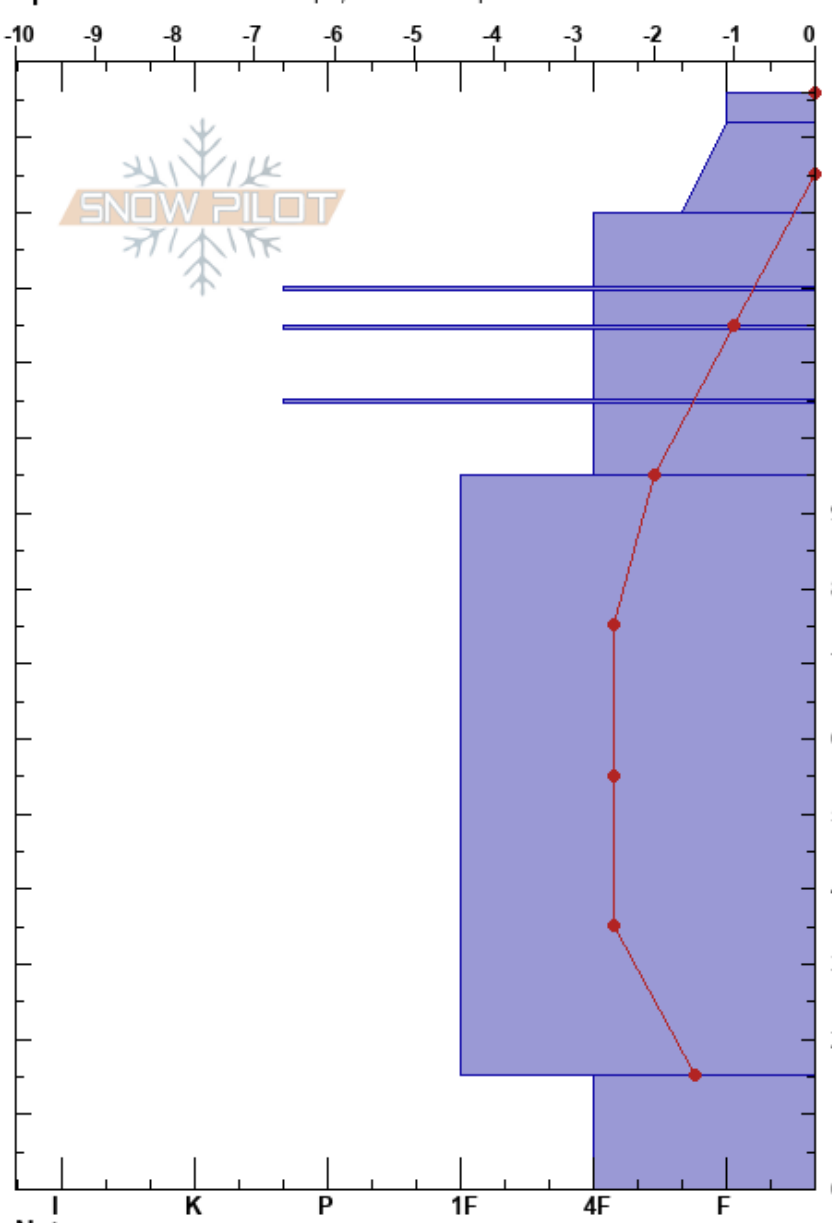

North Face Fremont Pk.
 Kachina Peaks
 AZ
 Elevation: 10900 ft
 Aspect: 30°
 Specifics: Ski tracks on slope; We skied slope

Troy Marino
 04/03/2021 - 10:15am
 Co-ord: 35.32736N, -111.65909W
 Slope Angle: 32°
 Wind Loading:

Stability: HS:146
 Air Temperature: 5°C PF:20
 Sky Cover: FEW
 Precipitation: NO
 Wind:

Layer Notes:

Form	Crystal Size	Moisture	ρ kg/m ³	Stability tests & Layer comments
⊙		W		
		M-W		
		M		
■				
■				← ECTN17 @116cm See note A.
■				
∧ (●)	1.5(1)			CTN ECTX

Notes: Nearby height of snowpack ranged from 100cm to 180cm.
 Note A: ECT performed in a second pit about 20m down slope.