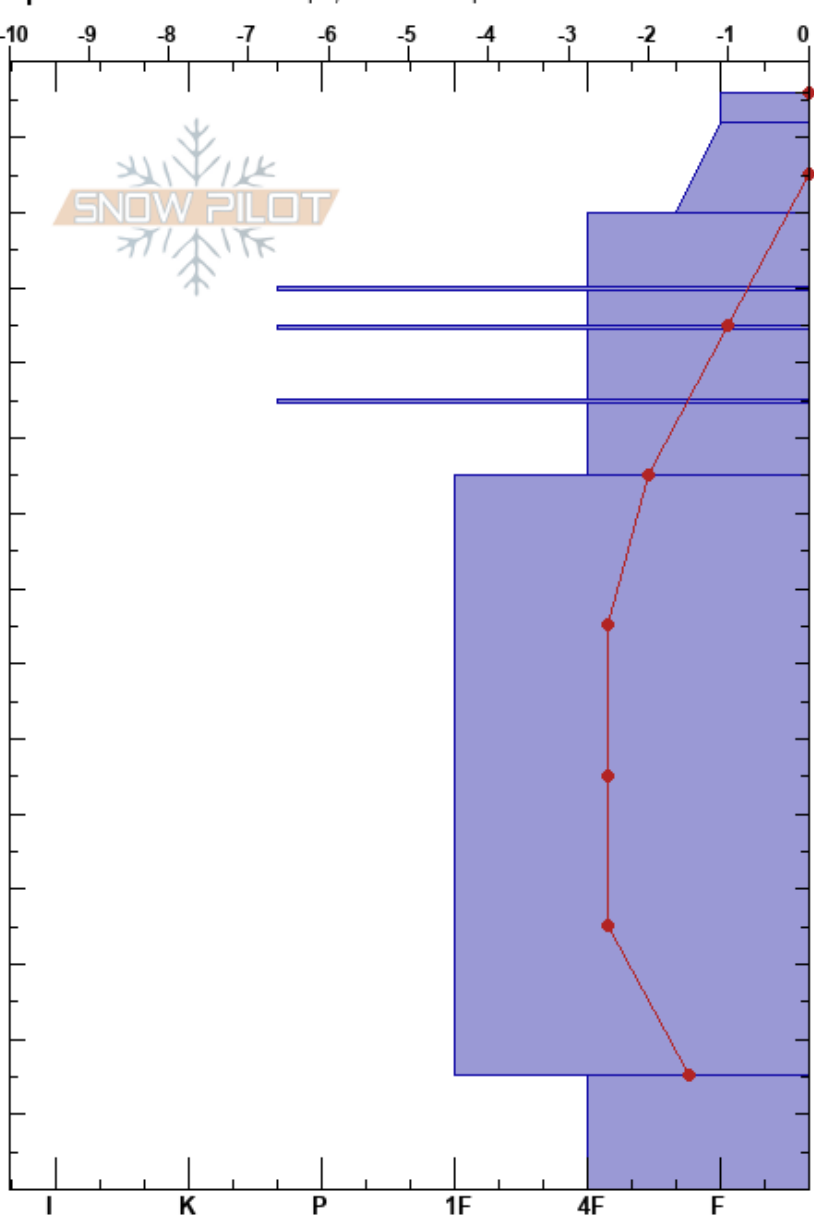

North Face Fremont Pk.
 Kachina Peaks
 AZ
 Elevation: 10900 ft
 Aspect: 30°
 Specifics: Ski tracks on slope; We skied slope

Troy Marino
 04/03/2021 - 10:15am
 Co-ord: 35.32736N, -111.65909W
 Slope Angle: 32°
 Wind Loading:

Stability: HS:146
 Air Temperature: 5°C PF:20
 Sky Cover: FEW
 Precipitation: NO
 Wind:

Layer Notes:

Form	Crystal Size	Moisture	ρ kg/m ³	Stability tests & Layer comments
⊙		W		
		M-W		
		M		
■				
■				← ECTN17 @116cm See note A.
■				
∧ (●)	1.5(1)			CTN ECTX

Notes: Nearby height of snowpack ranged from 100cm to 180cm.
 Note A: ECT performed in a second pit about 20m down slope.