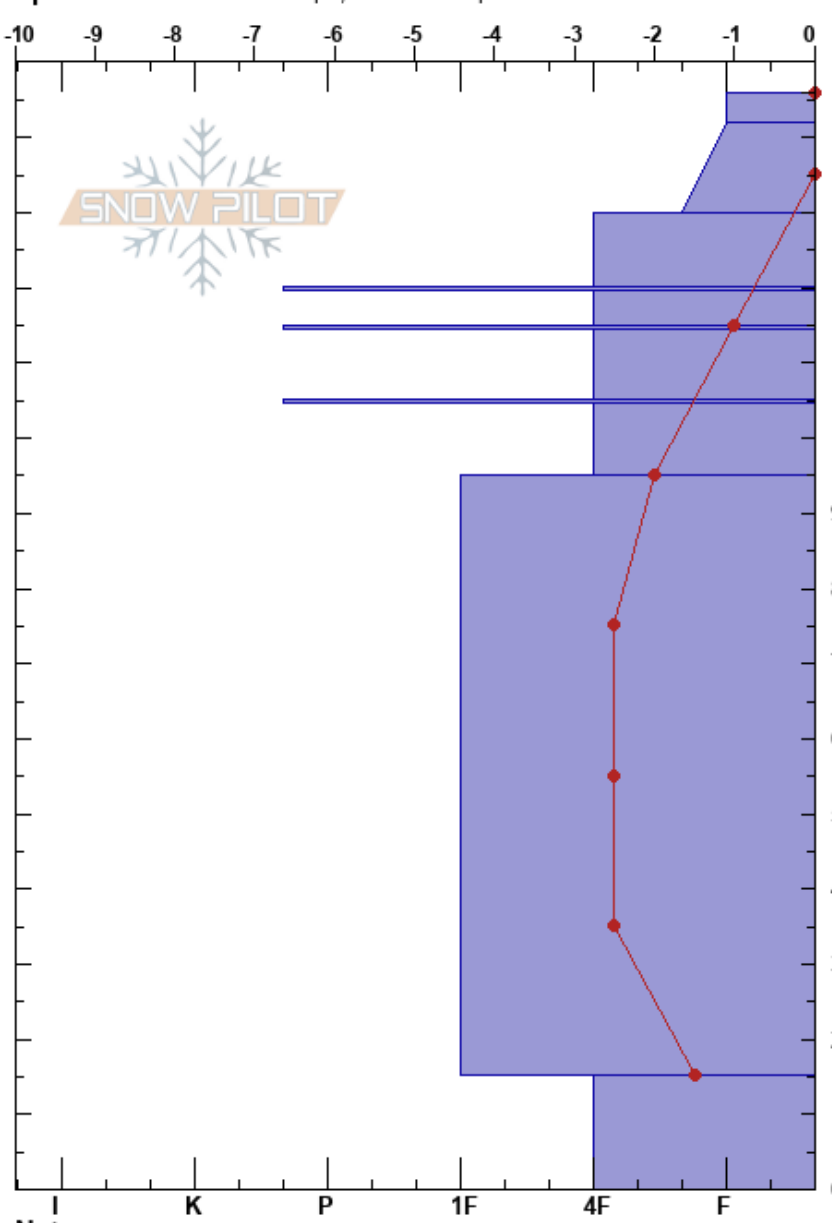

North Face Fremont Pk.
 Kachina Peaks
 AZ
 Elevation: 10900 ft
 Aspect: 30°
 Specifics: Ski tracks on slope; We skied slope

Troy Marino
 04/03/2021 - 10:15am
 Co-ord: 35.32736N, -111.65909W
 Slope Angle: 32°
 Wind Loading:

Stability: **HS:146**
 Air Temperature: 5°C
 Sky Cover: FEW
 Precipitation: NO
 Wind:

Layer Notes:

Form	Crystal		Moisture	ρ kg/m ³	Stability tests & Layer comments
	Size				
⊙			W		
			M-W		
			M		
■					
■					← ECTN17 @116cm See note A.
■					
∧ (●)	1.5(1)				CTN ECTX

Notes: Nearby height of snowpack ranged from 100cm to 180cm.
 Note A: ECT performed in a second pit about 20m down slope.