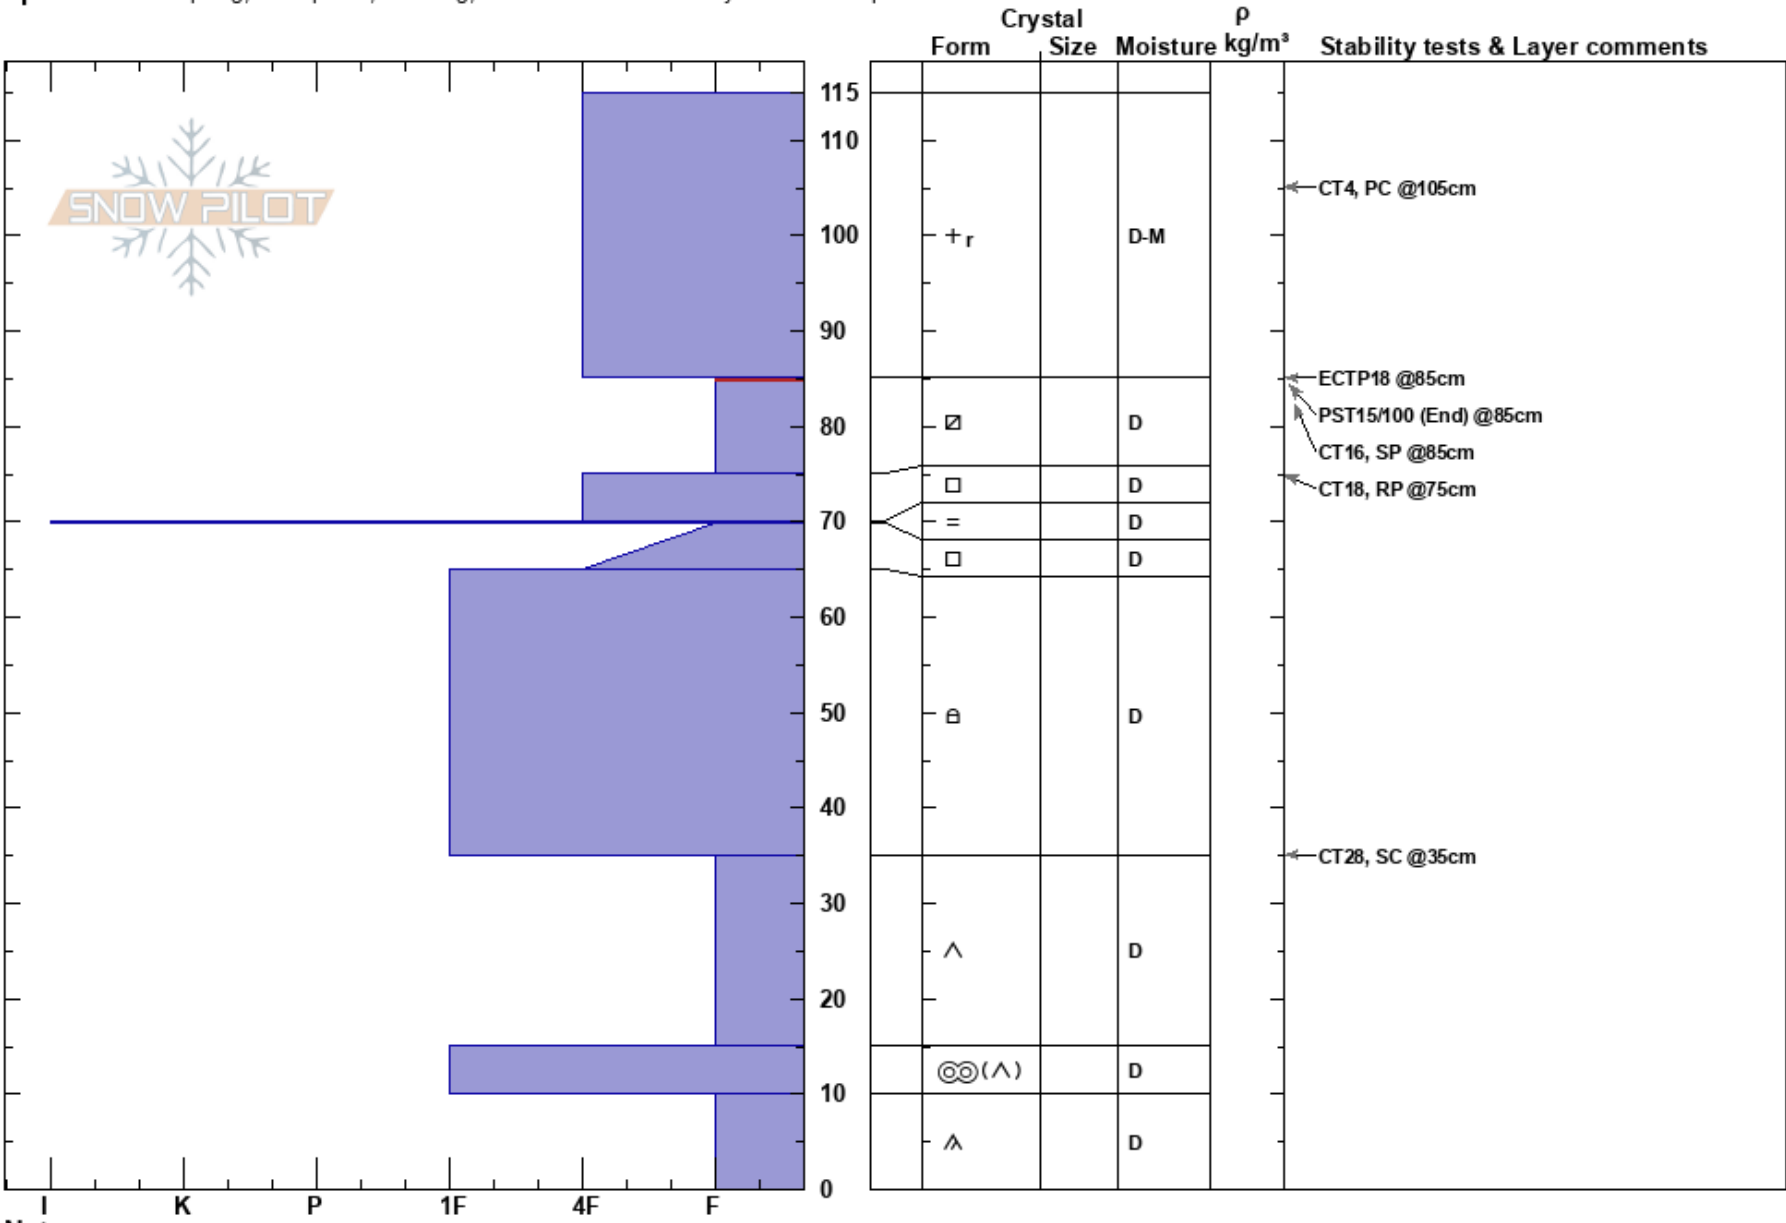

Marmot - SE Shoulder  
 Hatcher Pass  
 AK  
 Elevation: 3200 ft  
 Aspect: SE  
 Specifics: Collapsing, widespread; Cracking; Recent avalanche activity on similar slopes

Fredrik Norrsell  
 03/27/2021 - 1:00pm  
 Co-ord:  
 Slope Angle: 22°  
 Wind Loading:

Stability: Poor  
 Air Temperature:  
 Sky Cover: FEW  
 Precipitation: NO  
 Wind: Calm

HS:115  
 PF:80 85-75cm:Problematic layer  
 PS:25

Layer Notes:

Notes: