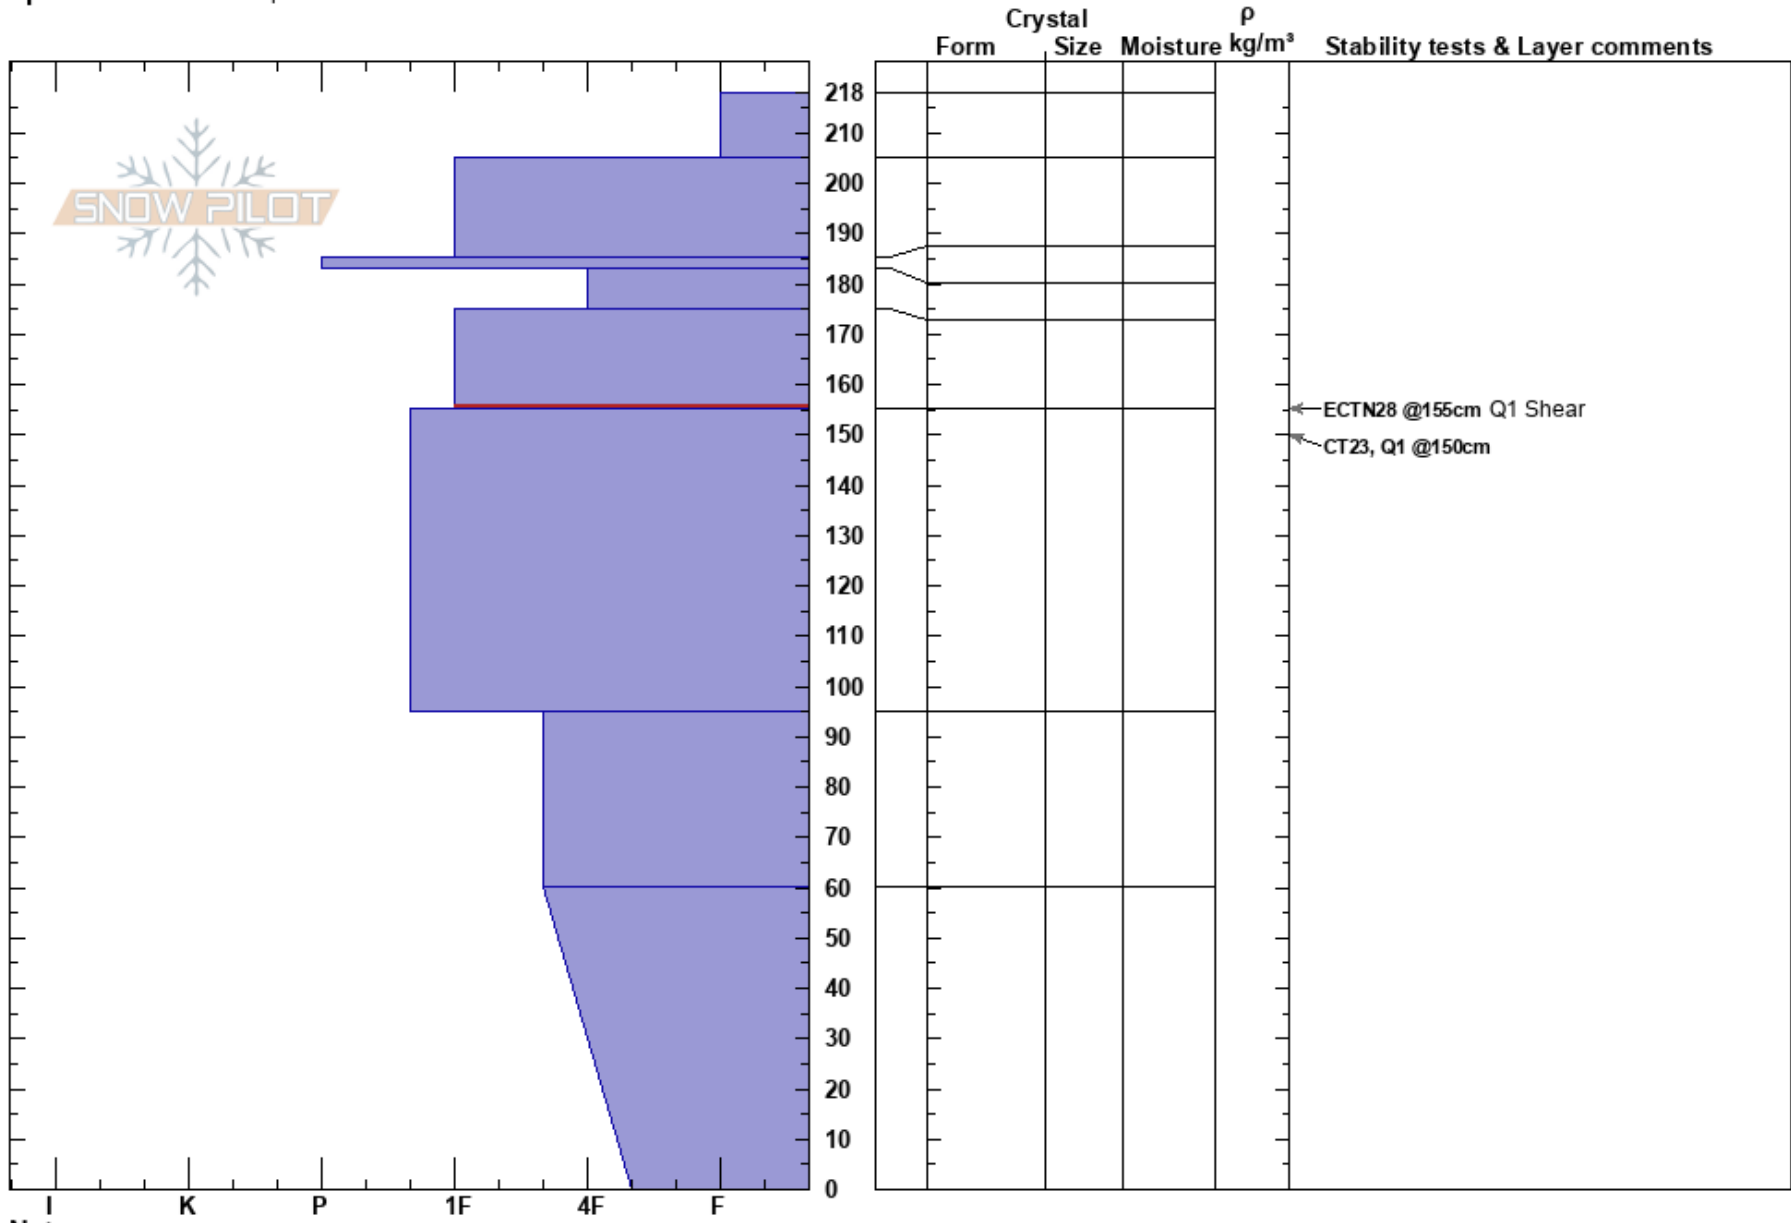

Dudley Creek  
 Madison Range-N  
 MT  
 Elevation: 2502 m  
 Aspect: NE  
 Specifics: We skied slope

Erich Schreier  
 03/27/2021 - 7:00pm  
 Co-ord: 45.28594N, -111.28725W  
 Slope Angle: 32°  
 Wind Loading: previous

Stability: **HS:218**  
 Air Temperature: 0°C  
 Sky Cover: CLR  
 Precipitation: NO  
 Wind: S Calm  
 Layer Notes: 175-155cm:Problematic layer

Notes: