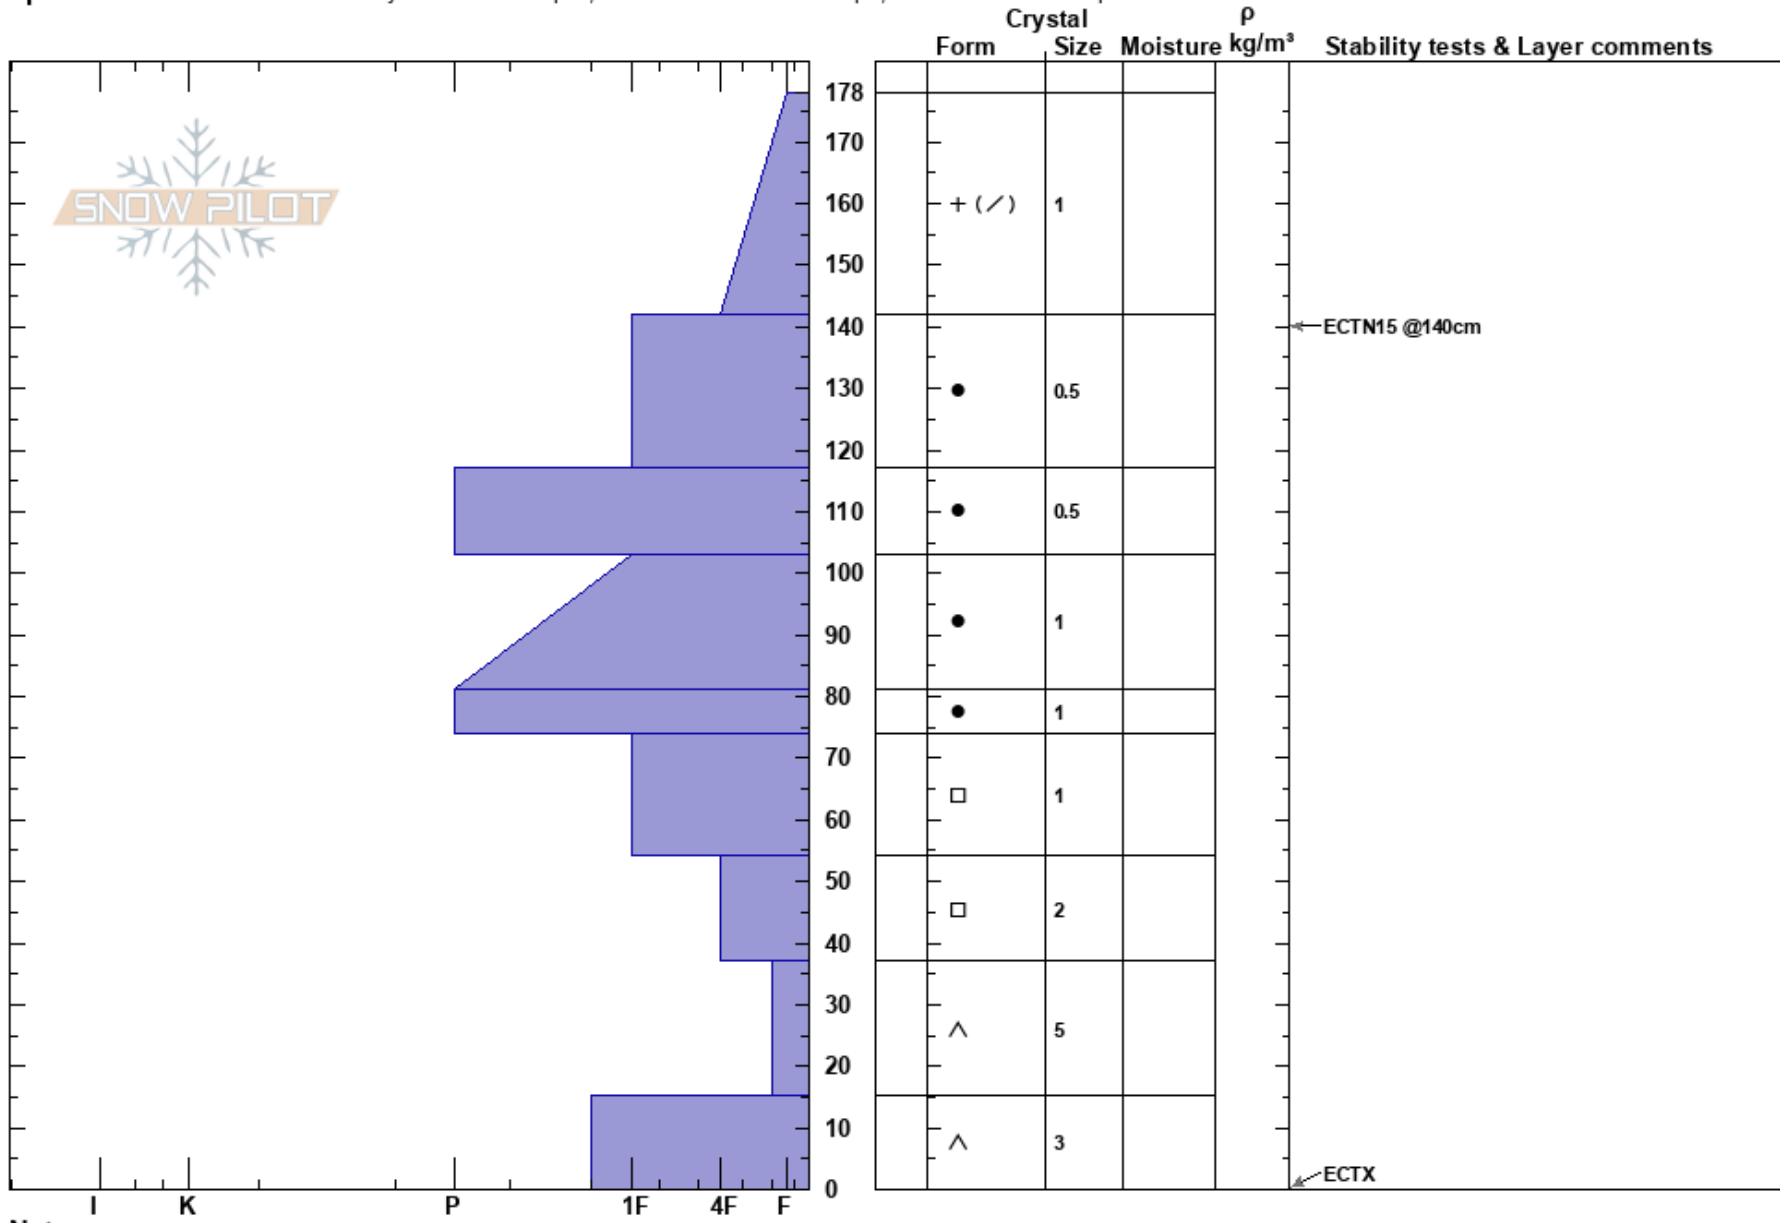

Hagerman Pass
 Sawatch
 CO
 Elevation: 11675 ft
 Aspect: N

Bo Torrey
 03/27/2021 - 1:30pm
 Co-ord: 39.26552N, -106.47505W
 Slope Angle: 18°
 Wind Loading: yes

Stability: Good
 Air Temperature:
 Sky Cover: BKN
 Precipitation: S-1
 Wind: W Light Breeze

HS:178
 Layer Notes:
 37-15cm: Problematic layer

Specifics: Recent avalanche activity on different slopes; Snowmobile tracks on slope; We snowmobiled slope

Notes: