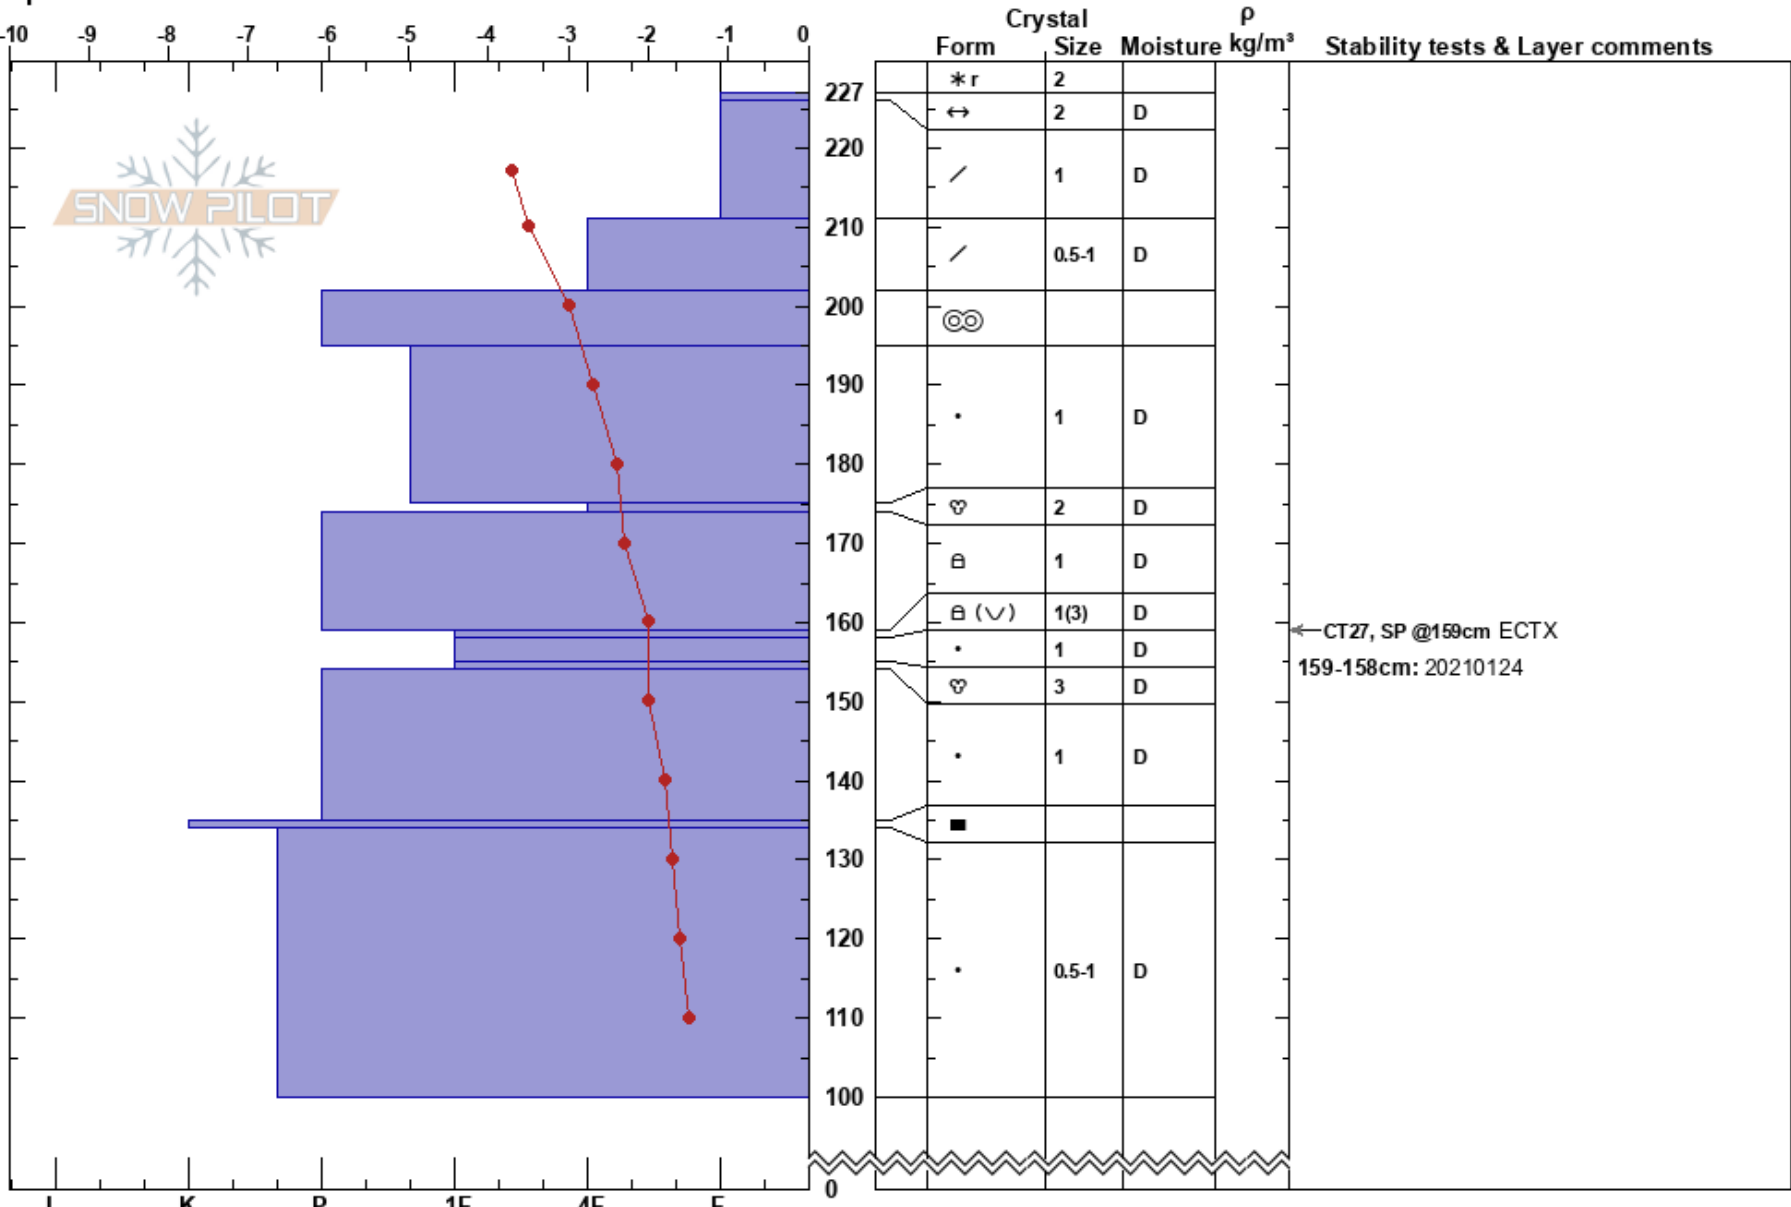

SFU FAR Mammoth mead: Ben Jackman
 Lizard Range 25/03/2021 - 10:00
 BC
 Elevation: 1715 m
 Aspect: NE
 Specifics:

Co-ord:
 Slope Angle:
 Wind Loading:

Stability:
 Air Temperature: -3.4°C PF:30
 Sky Cover: OVC
 Precipitation: S-1
 Wind: Calm

HS:227

159-158cm: 20210124

Notes: 20210124 FC SH layer becoming difficult to distinguish however still presenting in CT yet not with ECT stability tests. Upper MFcr from previous weeks warm spell.