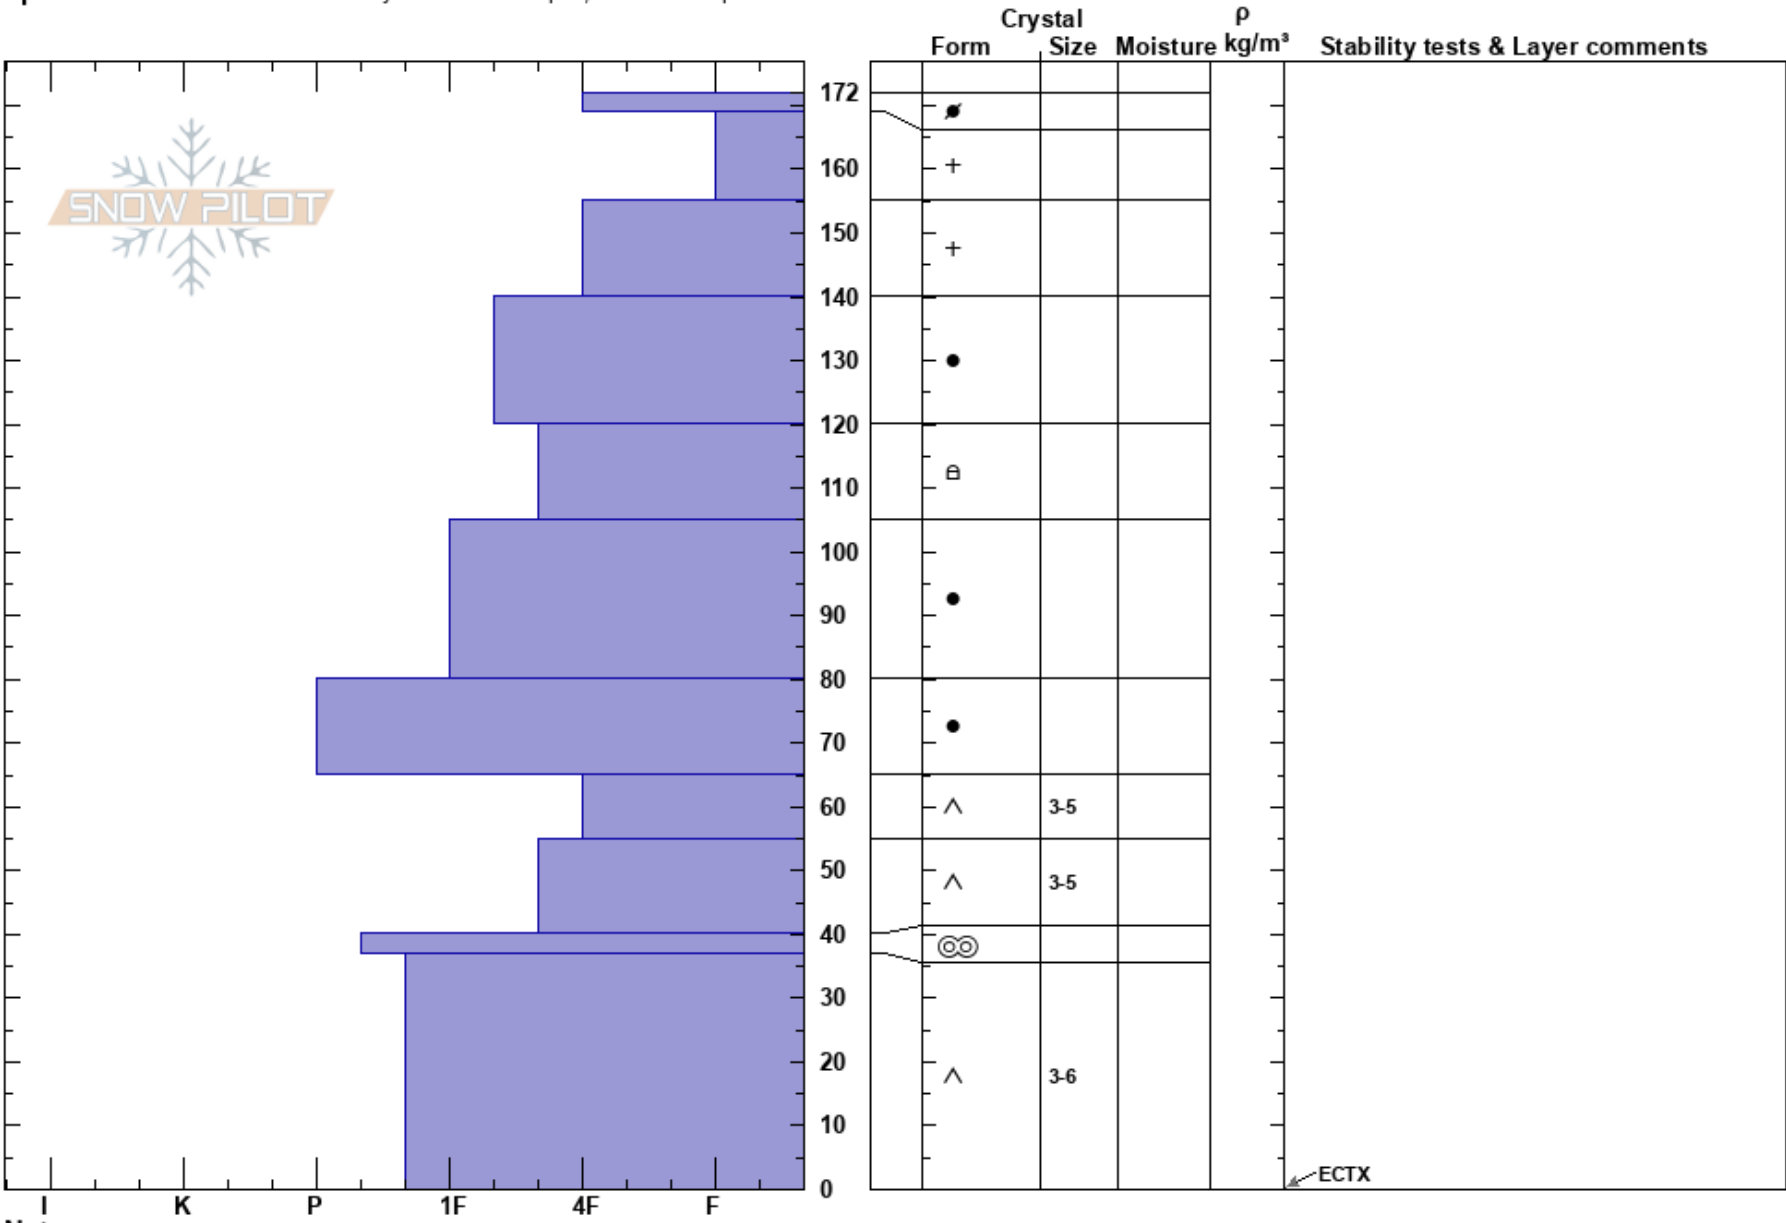

Frazier Basin  
 Bridger Range  
 MT  
**Elevation:** 8350 ft  
**Aspect:** 355°  
**Specifics:** Recent avalanche activity on different slopes; We skied slope

Alex Marienthal  
 03/26/2021 - 12:30pm  
**Co-ord:** 45.92248N, -110.97278W  
**Slope Angle:** 28°  
**Wind Loading:** previous

**Stability:** Fair  
**Air Temperature:** -5°C  
**Sky Cover:** OVC  
**Precipitation:** S-1  
**Wind:** N Moderate

**HS:** 172  
**Layer Notes:** 65-55cm: Problematic layer

Notes: