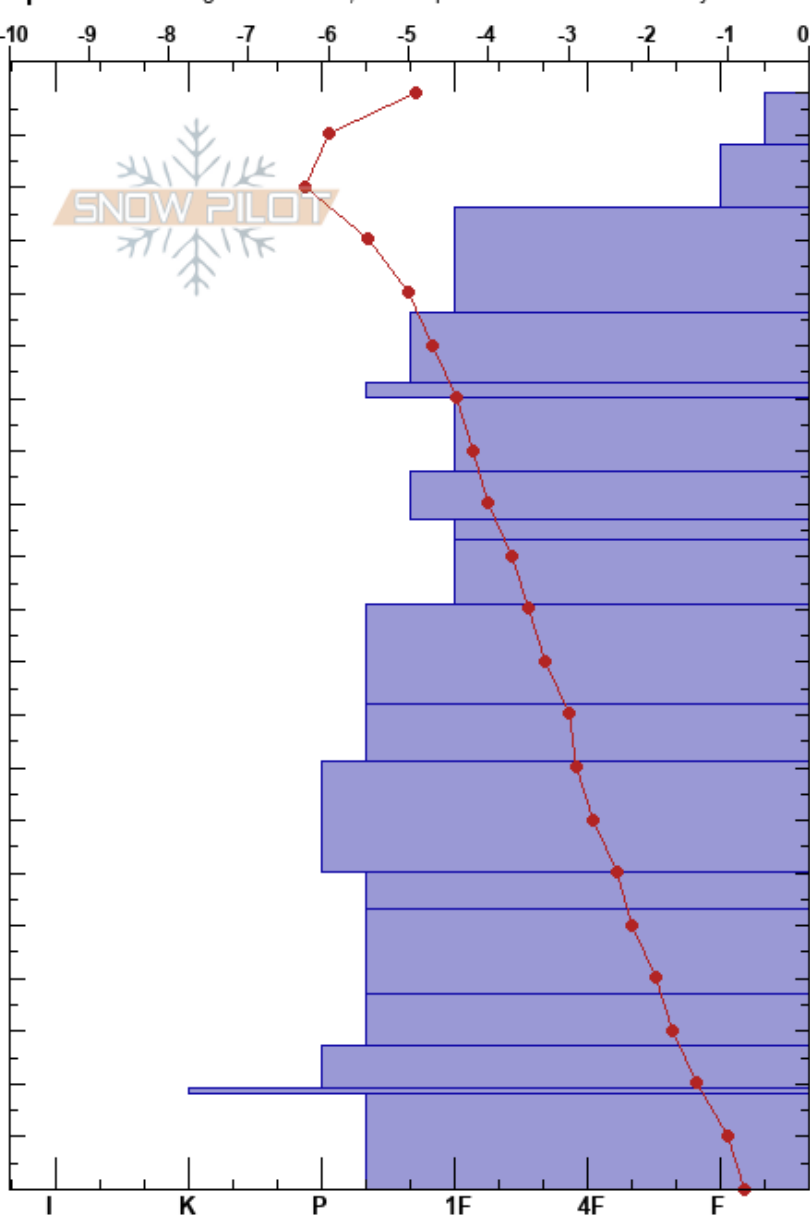

Dogtooth 21-03-26
 purcell
 BC
 Elevation: 2053 m
 Aspect: 345°

Stefan Sander-Green
 26/03/2021 - 10:45
 Co-ord: 51.28376N, -117.07400W
 Slope Angle: 5°
 Wind Loading:

Stability:
 Air Temperature: -6°C
 Sky Cover: OVC
 Precipitation: S-1
 Wind: Calm

Specifics: Pit dug in a Ski Area; Pit is representative of backcountry

Height (cm)	Crystal Form	Crystal Size	Moisture (kg/m³)	ρ (kg/m³)	Stability tests & Layer comments
208					
200	/	0.5-1		110	
190	/	0.5-1		140	
180	•	0.5-1		230	← CT12, BRK @186cm
170	•	0.5-1			
160	•	0.5-1			
150	⊖	0.5-1		310	
140	⊖	0.5-1			
130	⊖	0.5-1		340	
120	□	1		350	
110	⊖	1-2		350	
100	•	1		380	
90	⊖	0.5-1		370	
80				410	
70	⊖	1-1.5			
60	□	1-2		390	
50	•	1		380	
40	⊖	2-3		360	
30	□	2		360	
20	⊖	4		380	
10	□	2			
0					