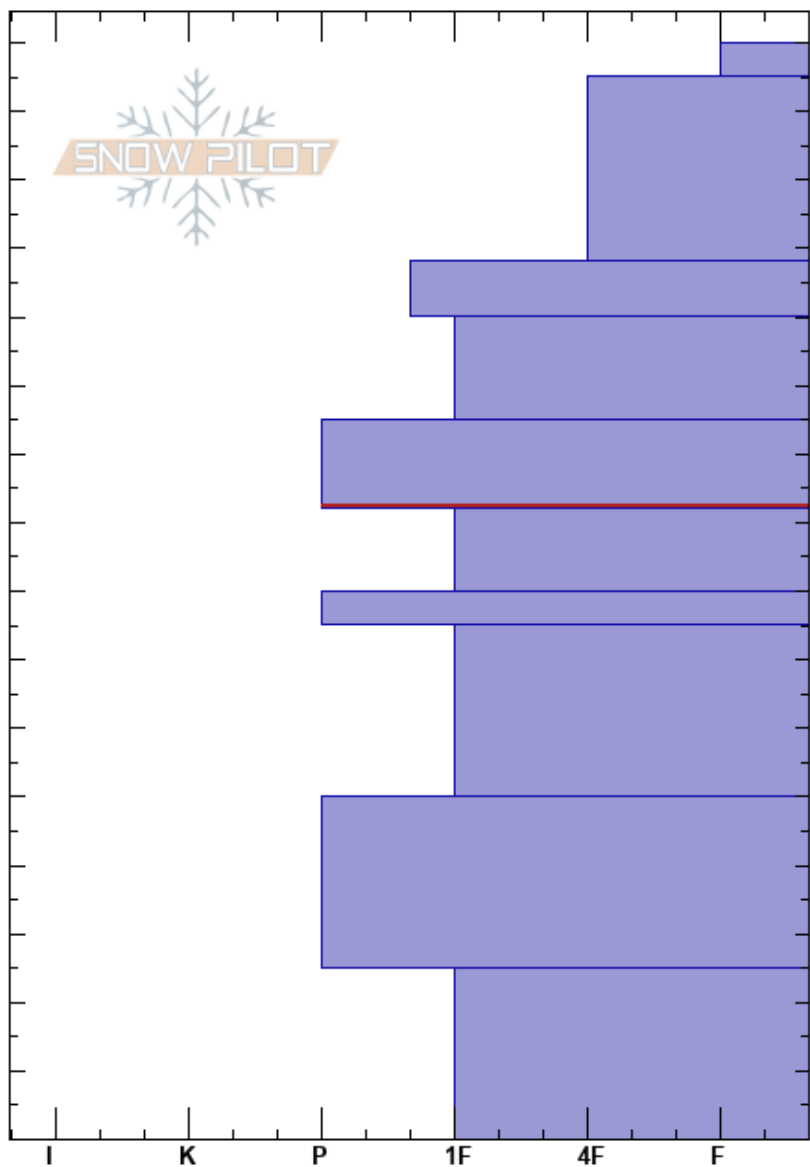

CBS
 Chugach Range
 AK
 Elevation: 4595 ft
 Aspect: 30°
 Specifics: We skied slope

Dan Janjigian
 03/21/2021 - 12:00pm
 Co-ord: 61.23314N, -145.24545W
 Slope Angle: 30°
 Wind Loading: no

Stability: Good
 Air Temperature: 6°F
 Sky Cover: CLR
 Precipitation: NO
 Wind: W Light Breeze

HS:160
 Layer Notes:
 105-92cm: Problematic layer

Height (cm)	Crystal		Moisture	ρ kg/m ³	Stability tests & Layer comments
	Form	Size			
160					
155	•				
130					← STM @128cm Q3 ← ECTN30 @128cm Q3
100	⊠ (⊙)	0.5-4			← CT27, SC @92cm
80					← STH @80cm Q3
25	^	3-4			← STH @25cm Q3