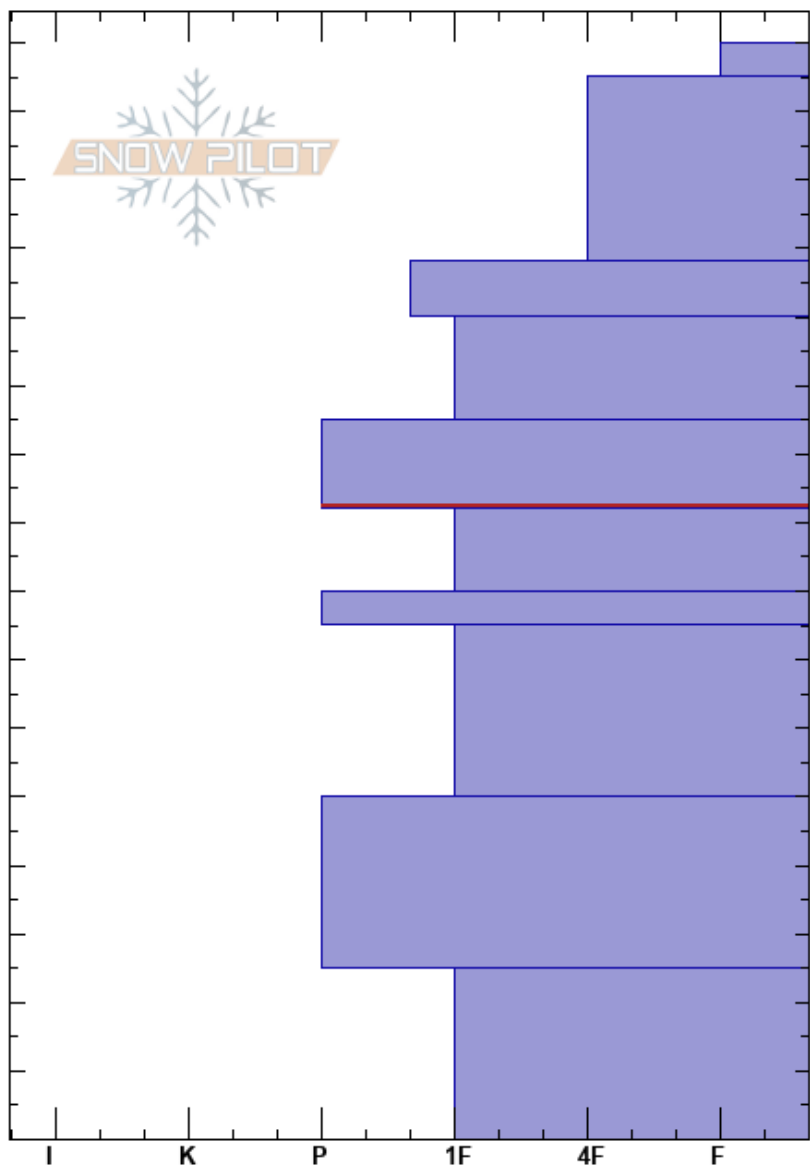

CBS  
 Chugach Range  
 AK  
 Elevation: 4595 ft  
 Aspect: 30°  
 Specifics: We skied slope

Dan Janjigian  
 03/21/2021 - 12:00pm  
 Co-ord: 61.23314N, -145.24545W  
 Slope Angle: 30°  
 Wind Loading: no

Stability: Good  
 Air Temperature: 6°F  
 Sky Cover: CLR  
 Precipitation: NO  
 Wind: W Light Breeze

HS:160  
 Layer Notes:  
 105-92cm: Problematic layer

Crystal Form	Crystal Size	Moisture	$\rho$ kg/m <sup>3</sup>	Stability tests & Layer comments
				← STM @128cm Q3 ← ECTN30 @128cm Q3
⊠ (⊙)	0.5-4			← CT27, SC @92cm
				← STH @80cm Q3
				← STH @25cm Q3
^	3-4			