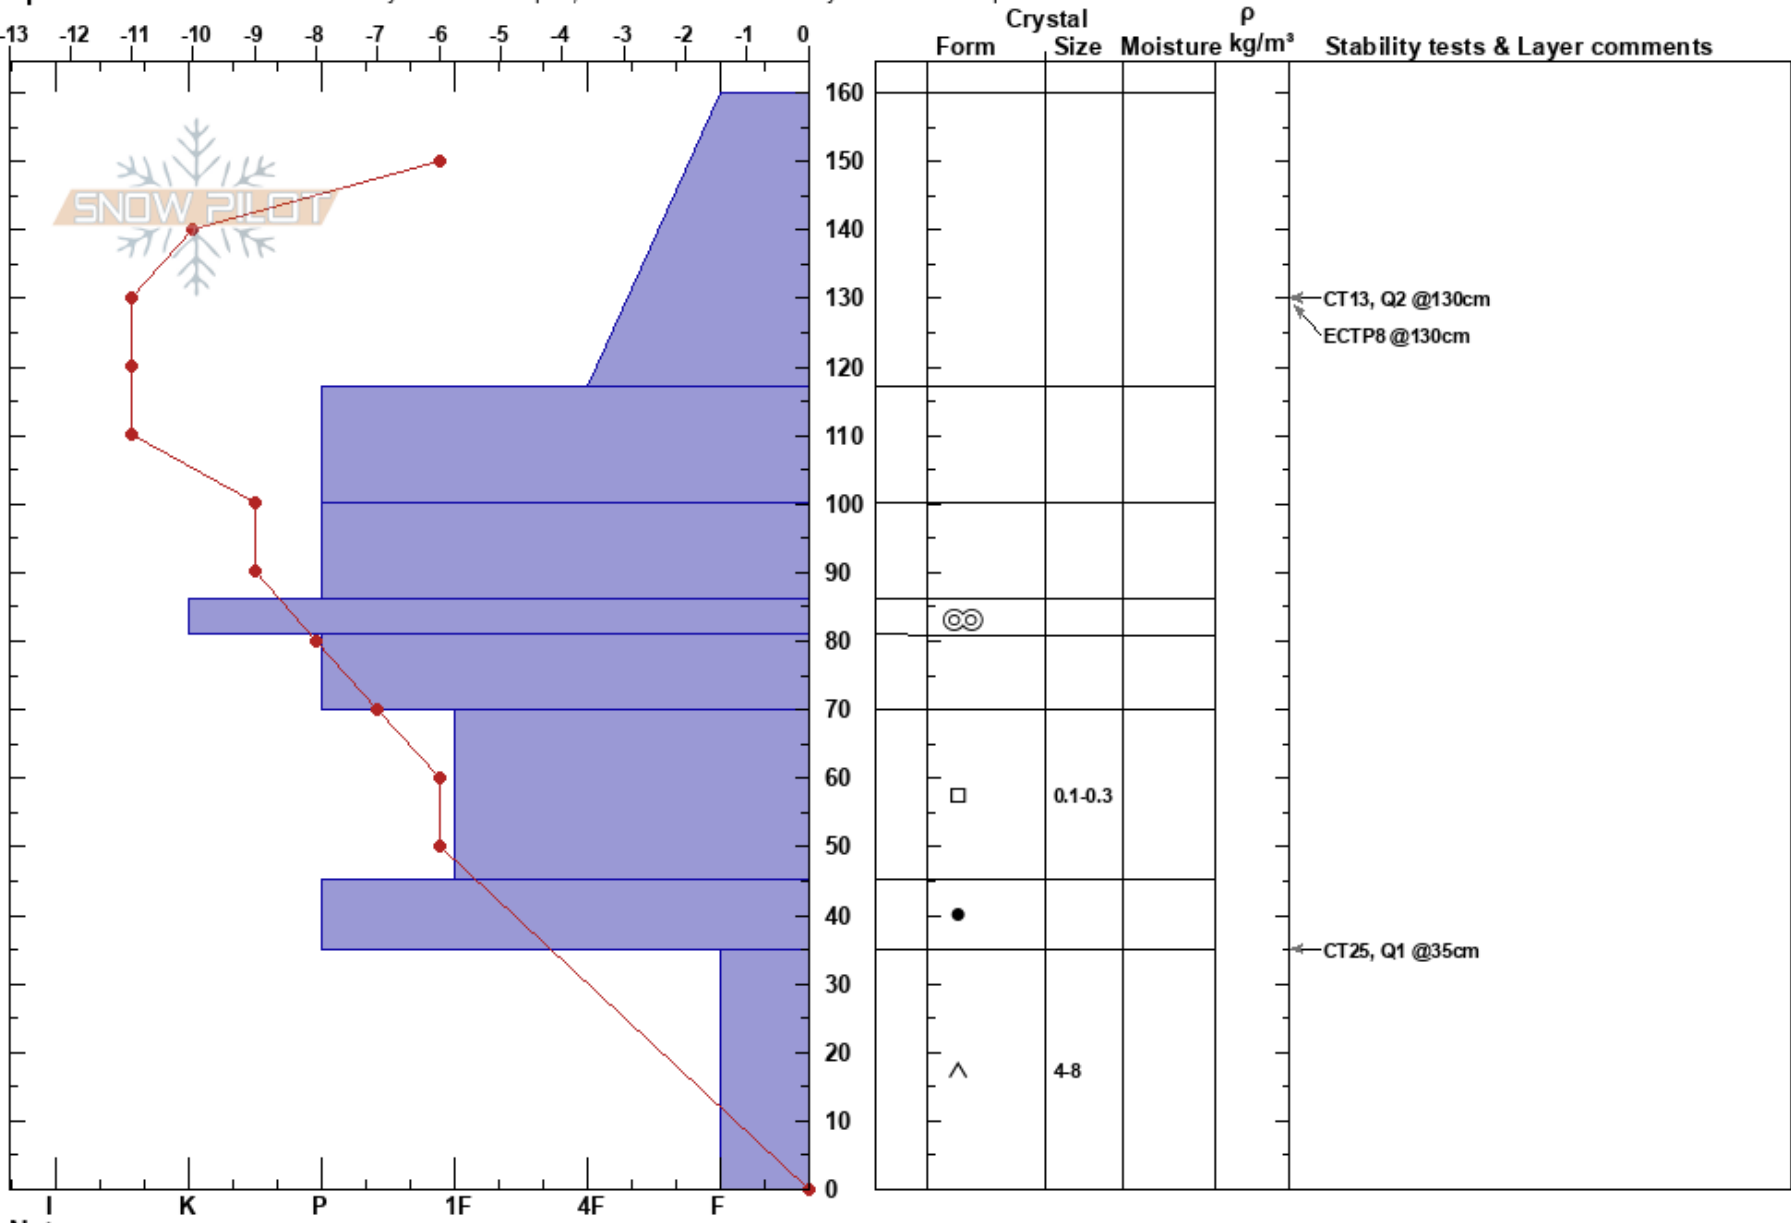

Vail Pass - Uneva Pk
 Vail/Summit County
 CO
 Elevation: 11647 ft
 Aspect: N

Dylan Weber
 02/20/2021 - 12:00pm
 Co-ord: 39.53771N, -106.19626W
 Slope Angle: 10°
 Wind Loading: previous

Stability: Poor
 Air Temperature: -8°C
 Sky Cover: CLR
 Precipitation: NO
 Wind: W Light Breeze

HS:160
 PF:25 86-81cm:Problematic layer

Specifics: Recent avalanche activity on similar slopes; Recent avalanche activity on different slopes

Notes: