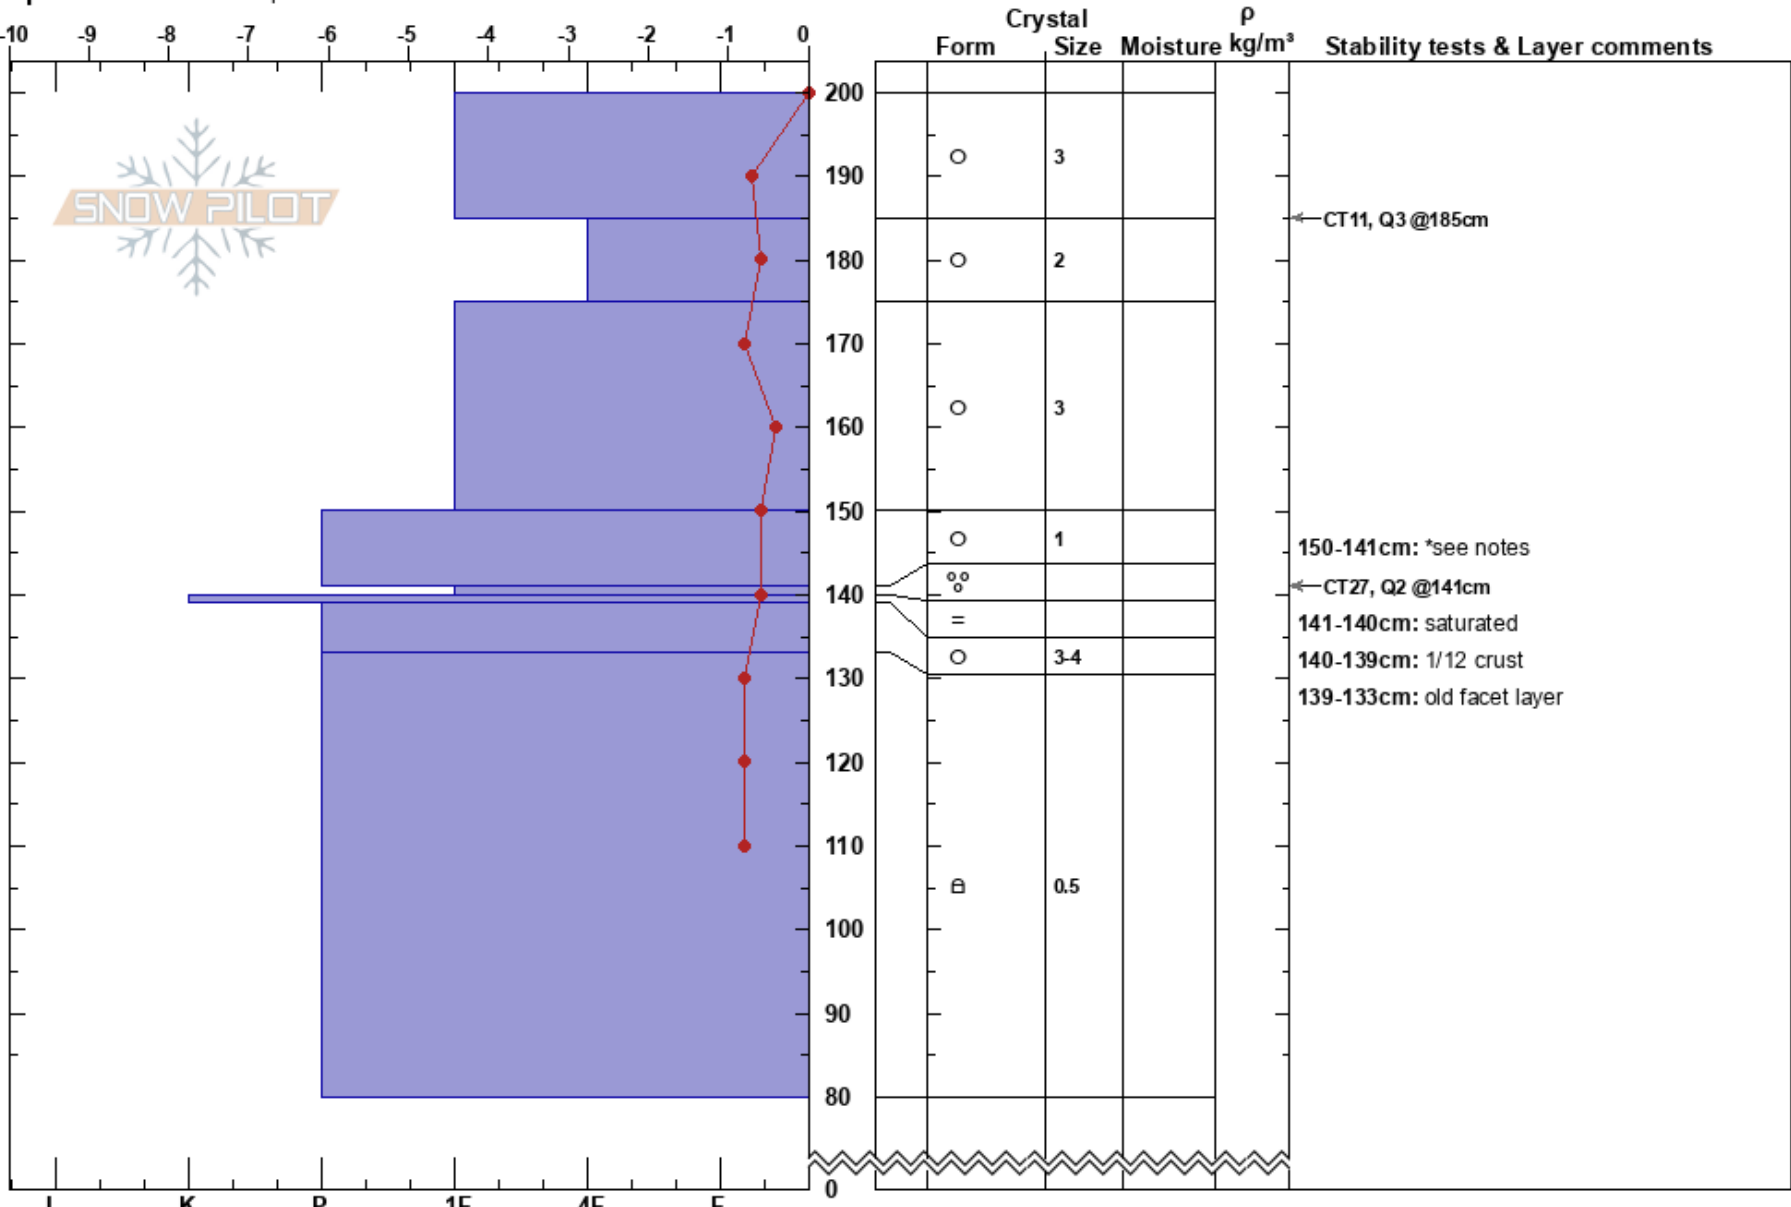

Silver Hill
 Bitterroot
 ID
Elevation: 5777 ft
Aspect: 120°
Specifics: We skied slope

Melissa Hendrickson
 03/18/2021 - 1:00pm
Co-ord: 47.44997N, -116.11796W
Slope Angle: 33°
Wind Loading: no

Stability: Good
Air Temperature: 5°C
Sky Cover: CLR
Precipitation: NO
Wind: SW Light Breeze

HS:200
PF:35
PS: 10
Layer Notes:
 150-141cm: *see notes
 141-140cm: saturated
 141-140cm: Problematic layer
 140-139cm: 1/12 crust
 139-133cm: old facet layer

Notes: Old surface hoar layer had been erased, some locations had cavities where it had "melted" out. Surrounding snow was pencil hard.