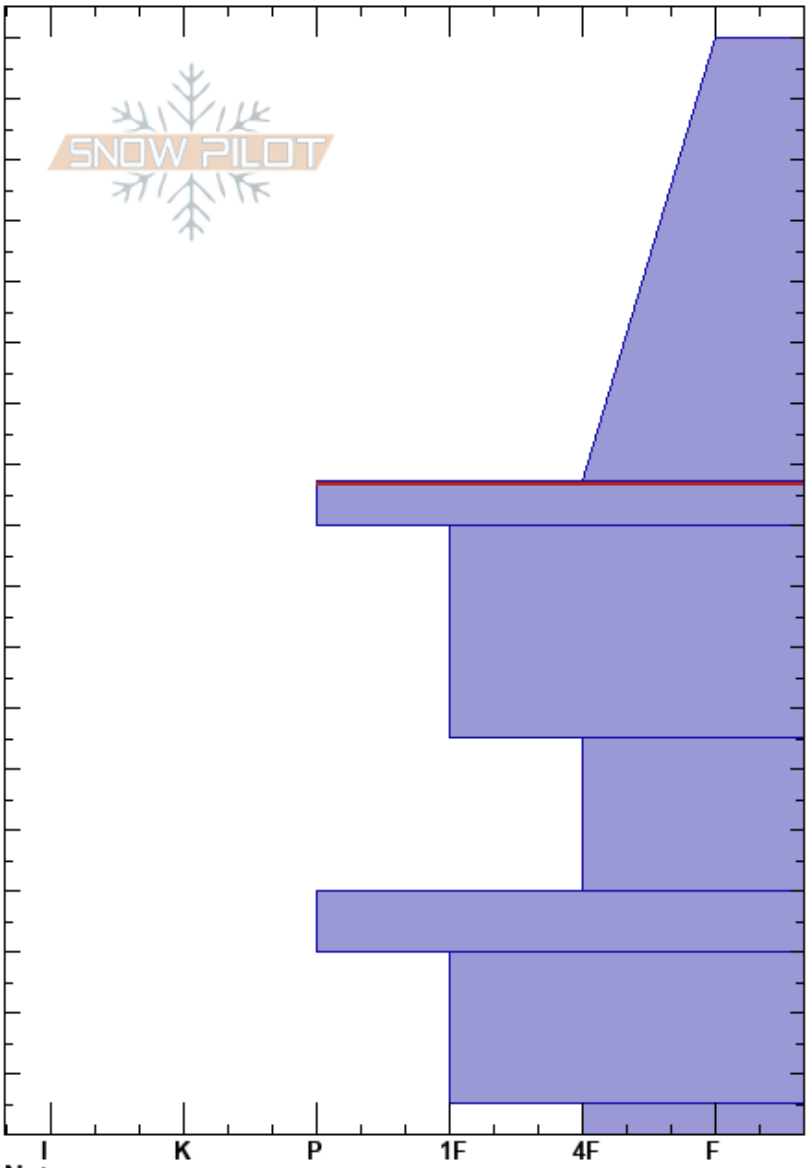

Upper Bowl
 Kachina Peaks
 AZ
 Elevation: 11552 ft
 Aspect: NW
 Specifics:

Charlie Sliger
 03/16/2021 - 3:00pm
 Co-ord: 35.32838N, -111.68225W
 Slope Angle: 33°
 Wind Loading: yes

Stability:
 Air Temperature:
 Sky Cover: FEW
 Precipitation: NO
 Wind: NW

HS:180
 PF:70 107-100cm:Problematic layer
 PS:25

Crystal Form	Crystal Size	Moisture	ρ kg/m ³	Stability tests & Layer comments
+				
.	0.5			← STM@107cm Q2, RP
.	0.5-1			
.	0.5-1			
☐	1-2			
☐	1-2			
☐	1-2			← CTN x2